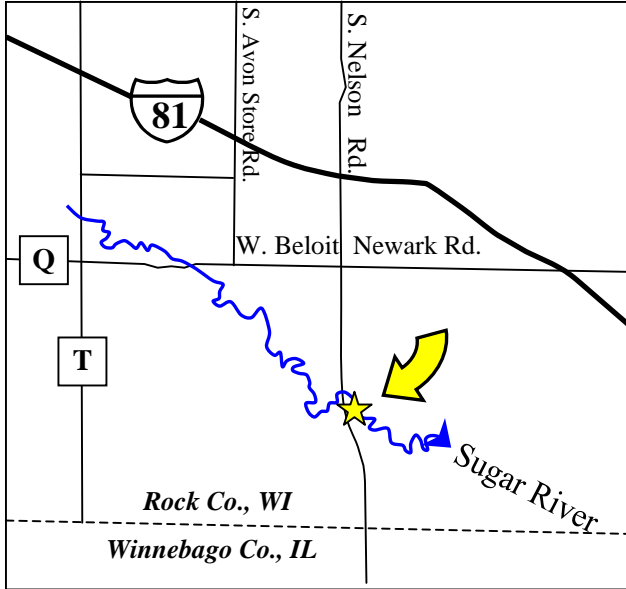

# Sugar River Park

Rock County Parks Division

In Avon Township, Rock Co. WI

6.6 Ac.  
Acquired 1966.

400 ft.

Canoe Launch

Air Photo 2008-4  
Map revised 2009-7-14  
Rock County Parks