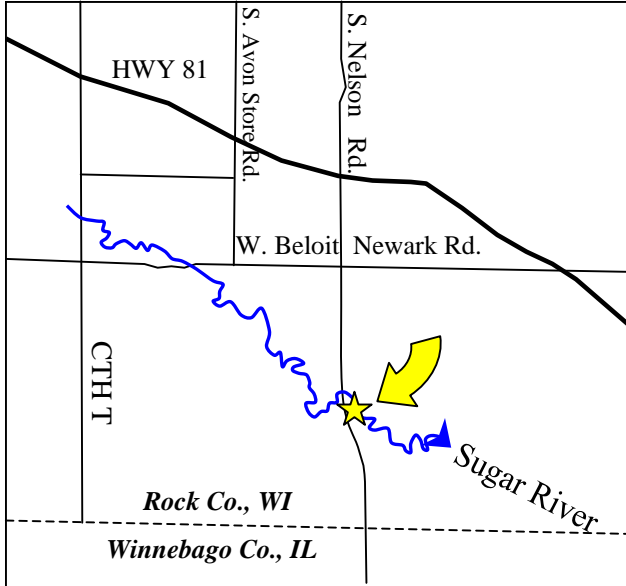

Sugar River Park

In Avon Township, Rock Co. WI

Rock County Parks Division

Six acres.
Acquired 1964 & 1971.

400 ft.

Park Boundary

Canoe Launch

Air Photo 2008-4
Map Revised 2008-12-16
RS Baller