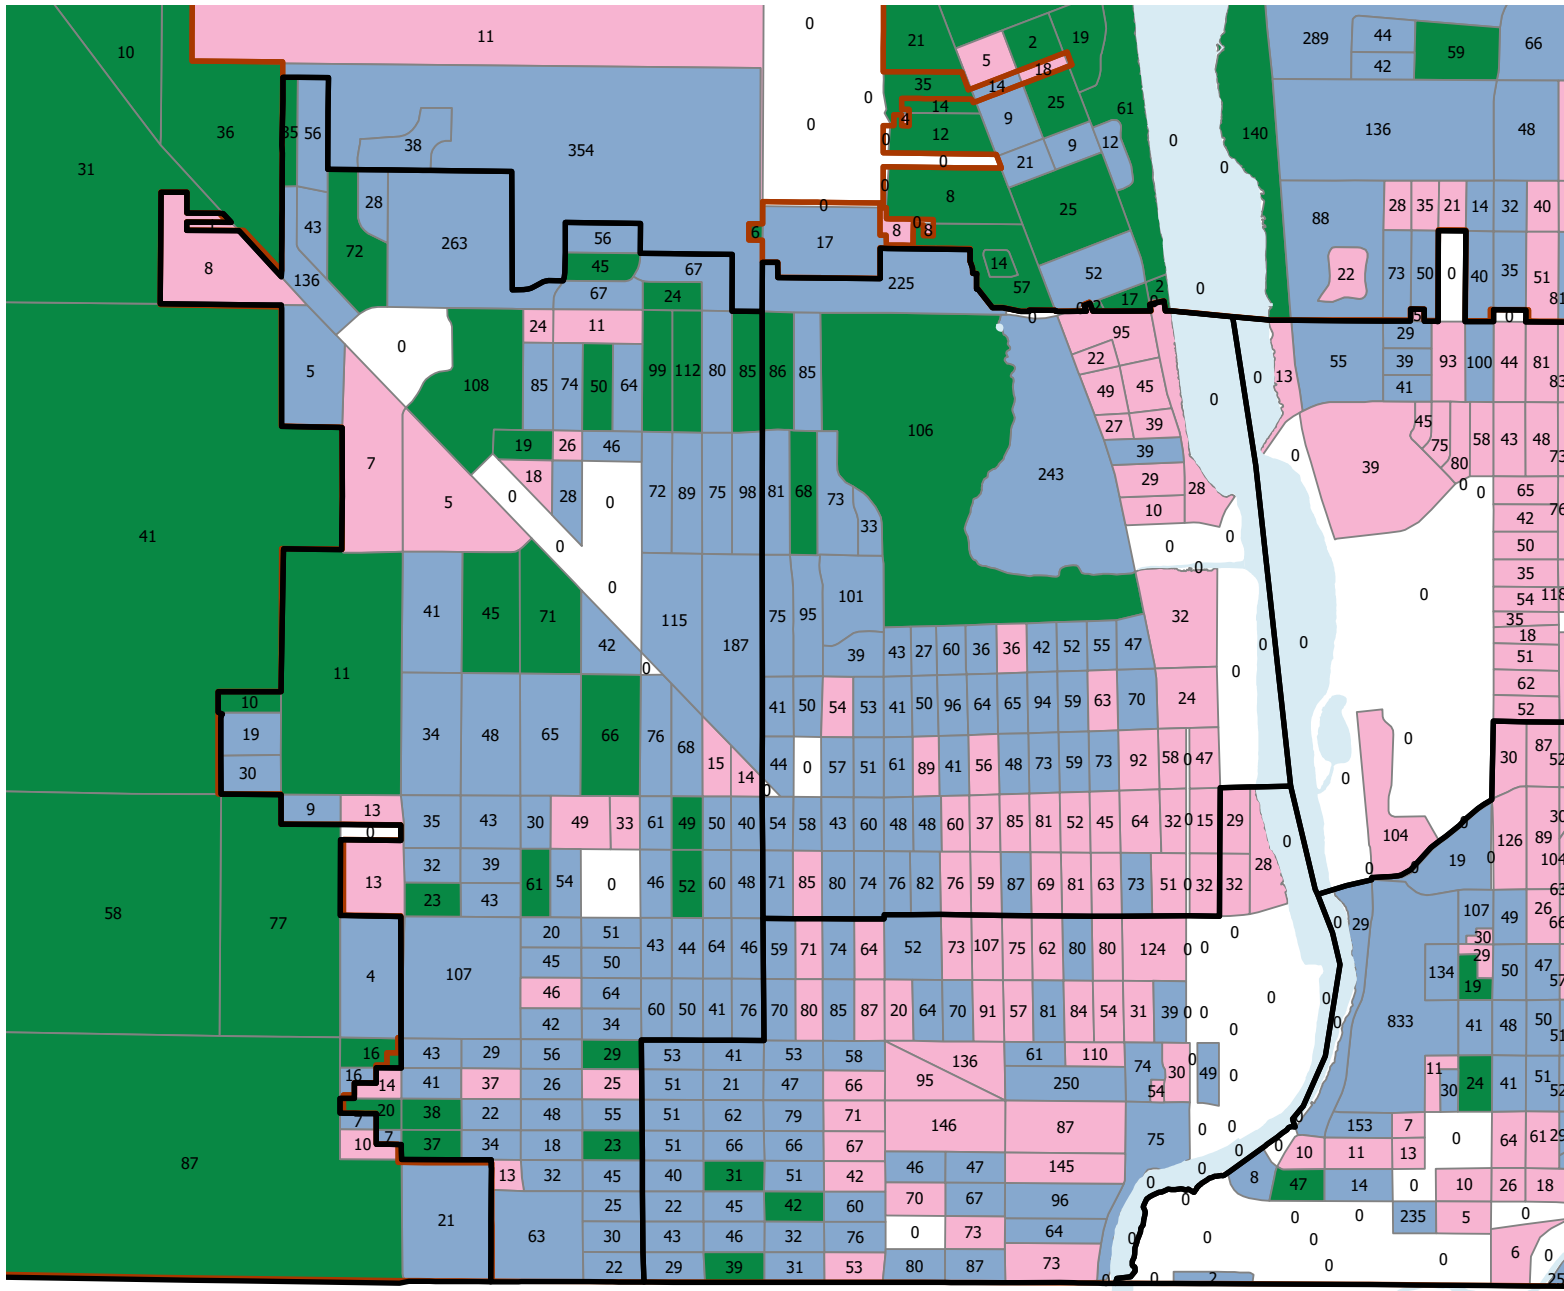

Draft 2B Supervisory District Racial Breakdown by Block - Beloit, Wisconsin

Tentative Supervisory District Plan Draft

Supervisory Districts
 Municipal Boundary
 Rivers and Lakes

Racial Distribution by Block

WHITE / PERSONS
 BIPOC / PERSONS

High
 Low