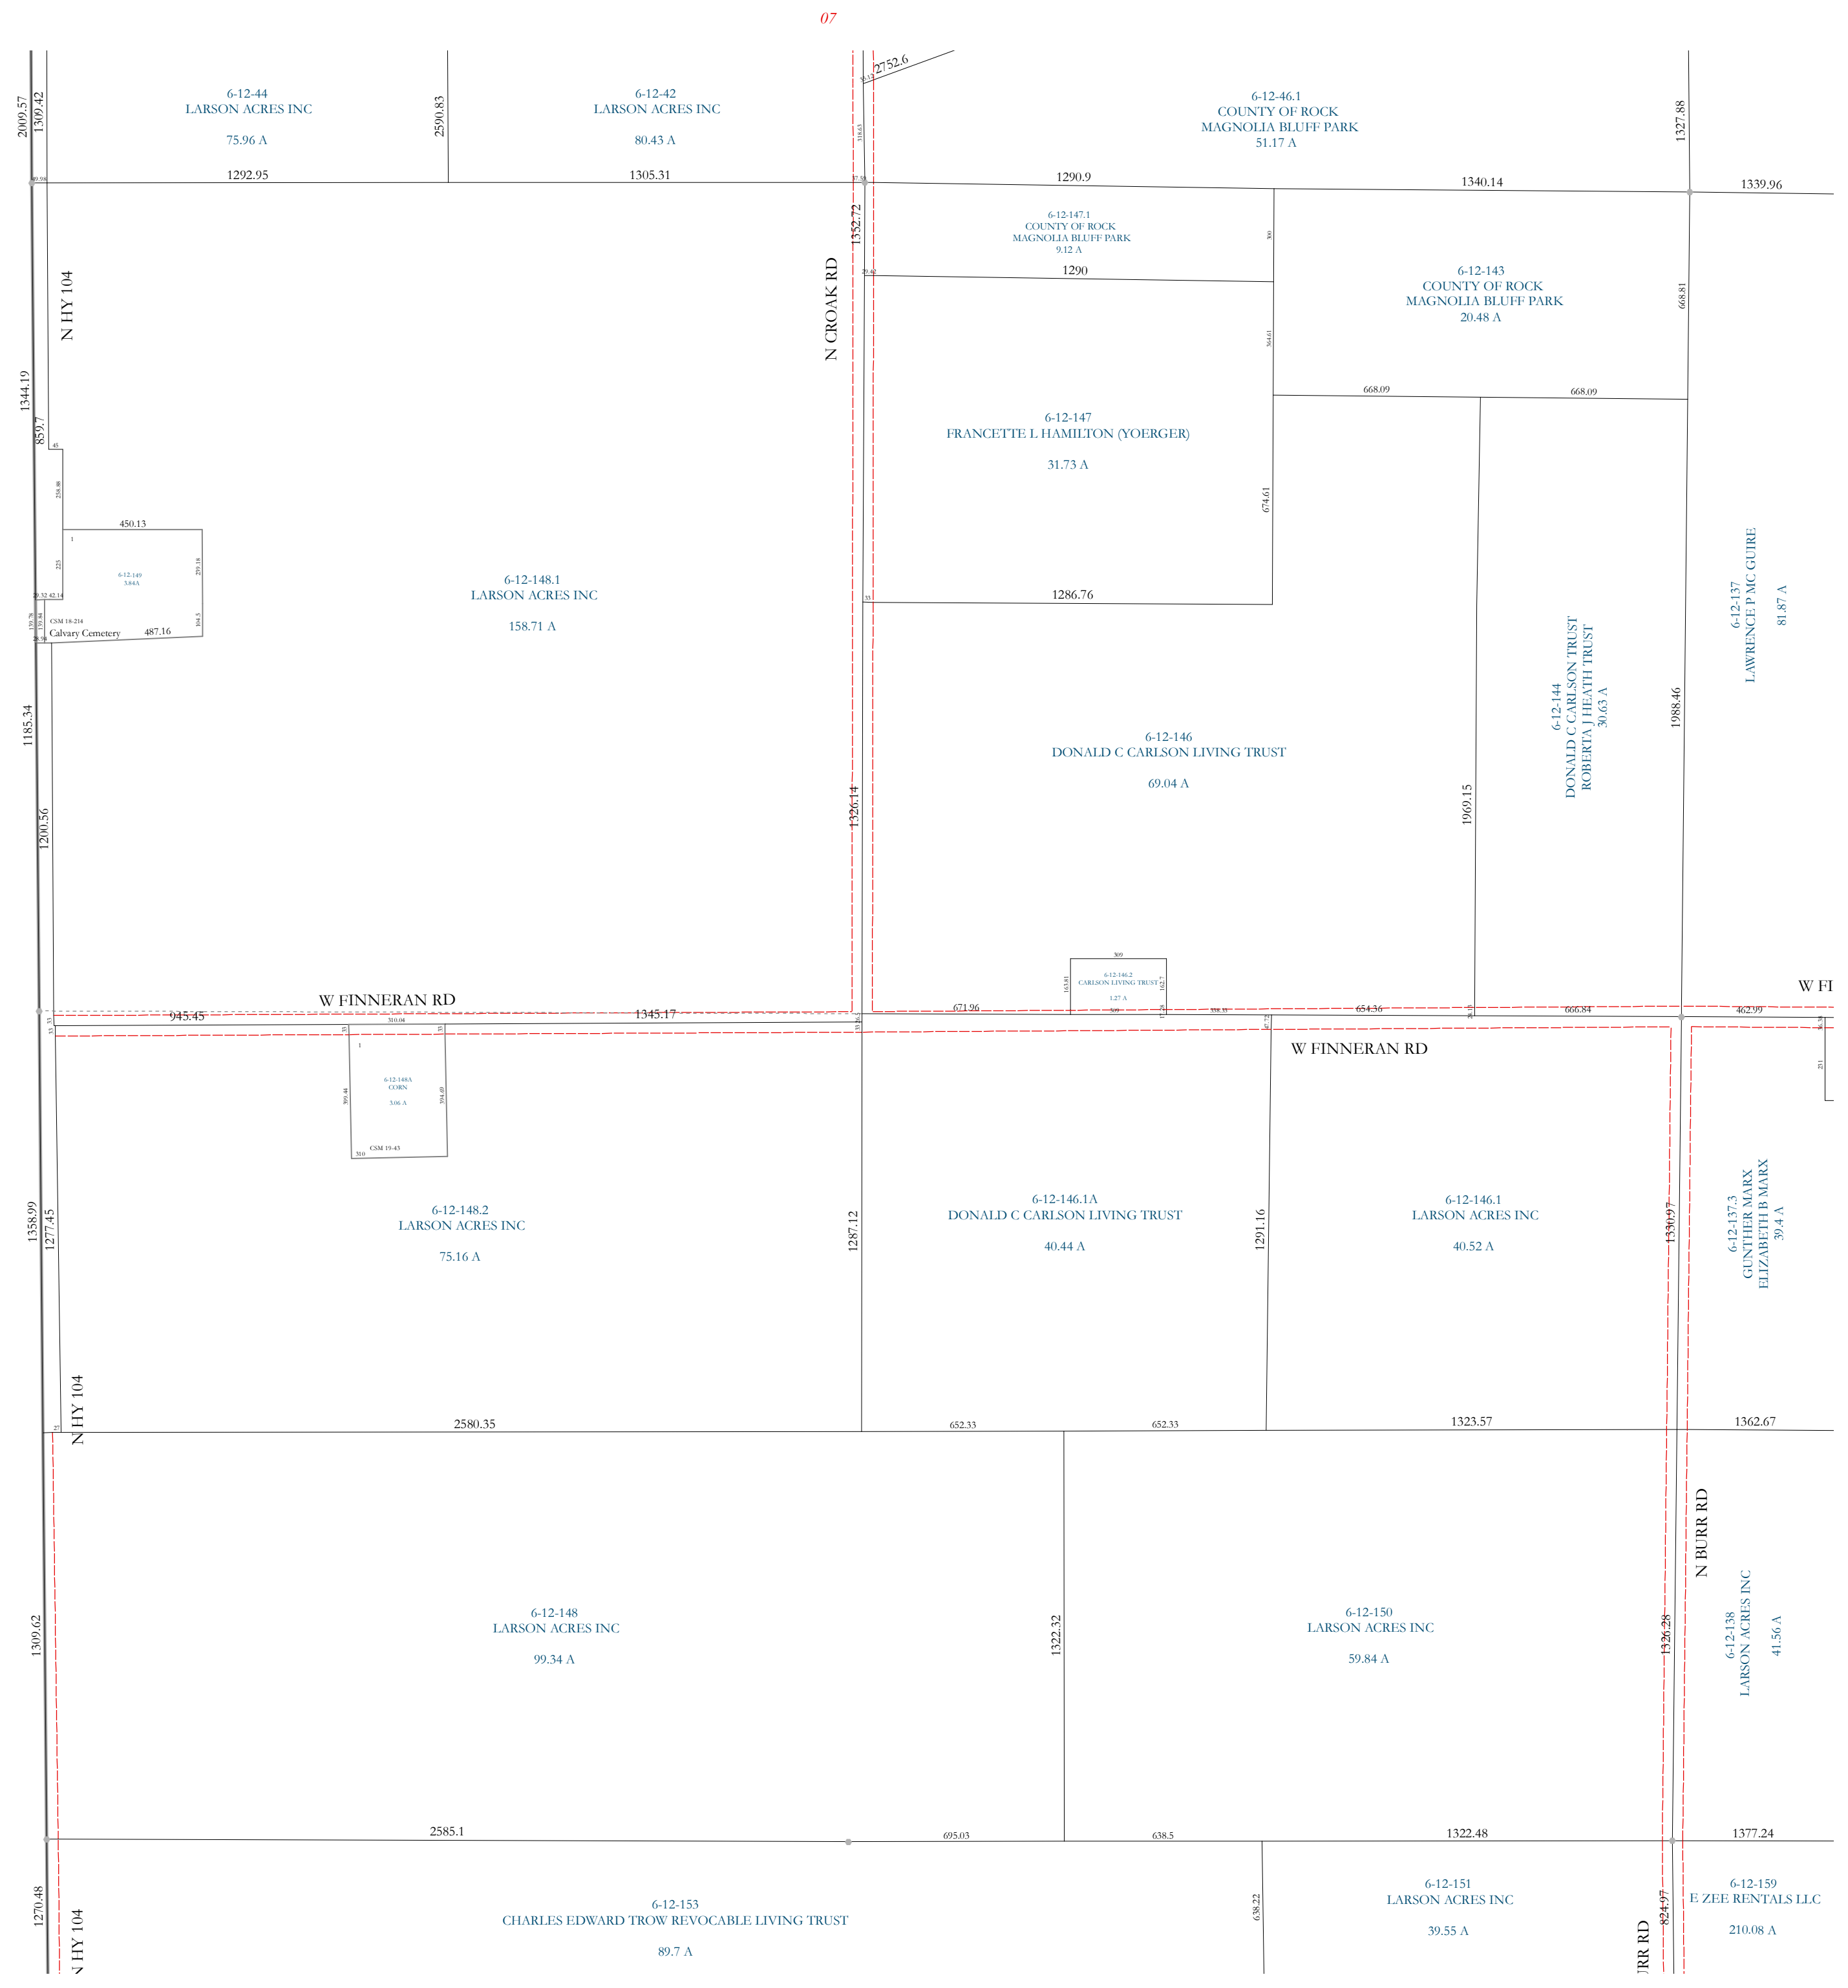

Green County