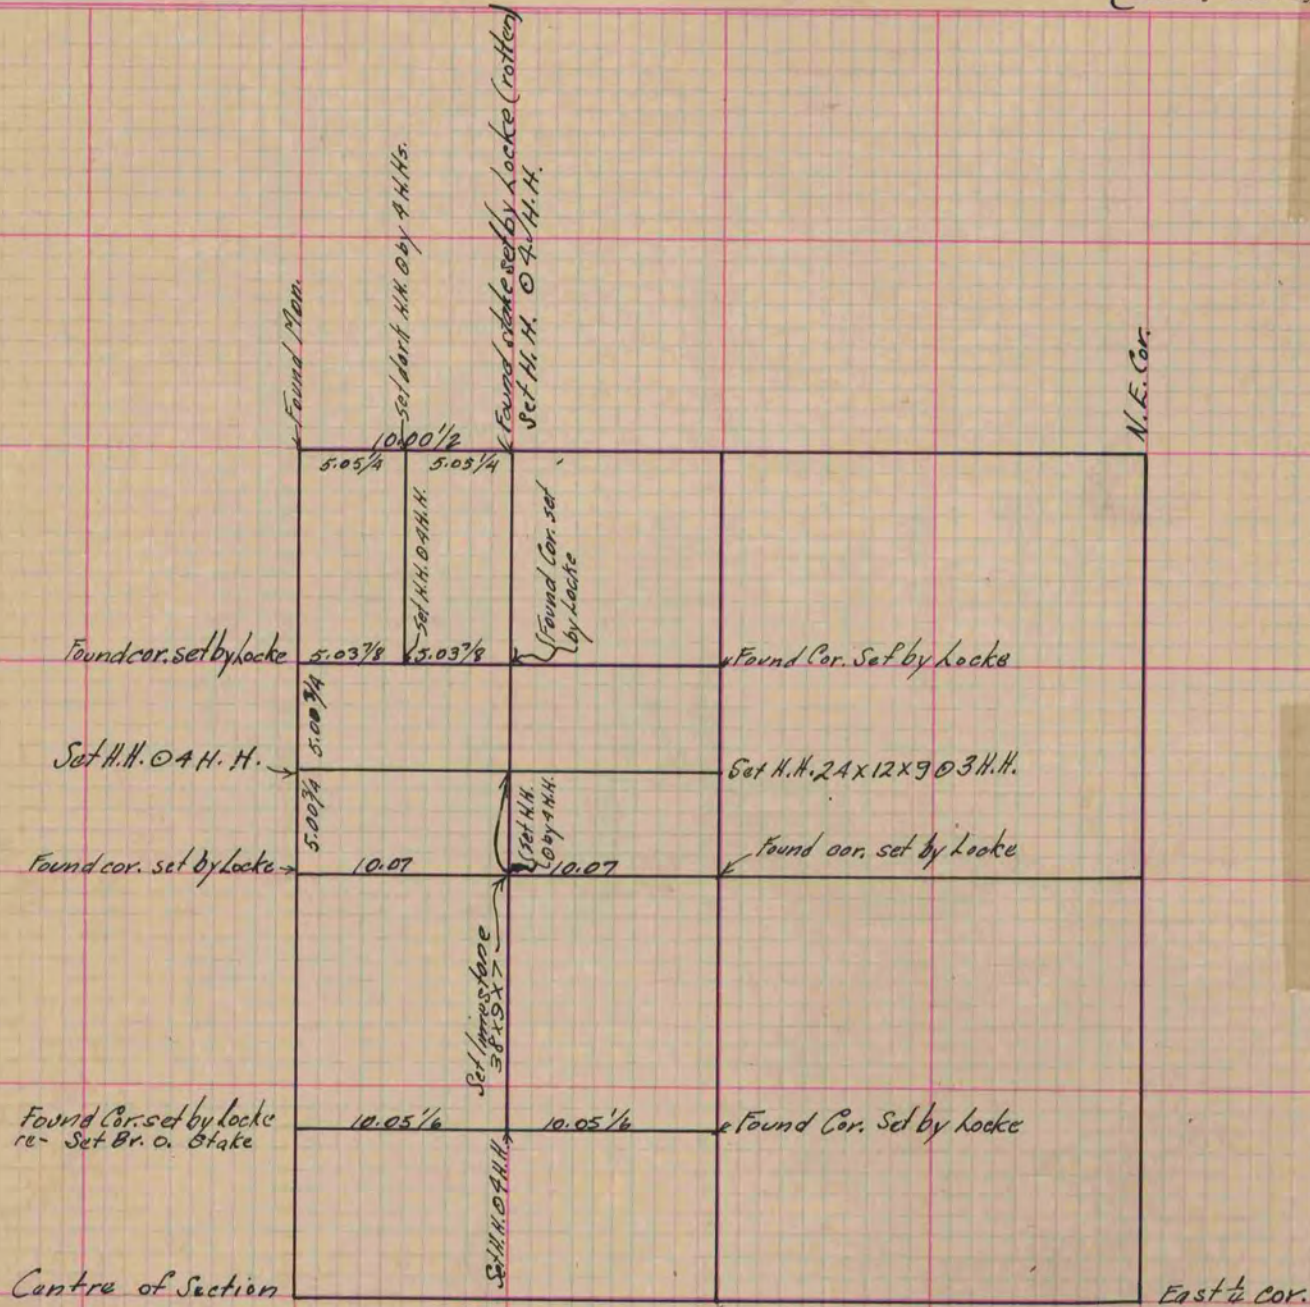

# PLAT AND RECORD

Of a Survey on Section 15 T 2 R 13 E. of the 4 P. M. in Harmony Township  
Rock County, Wisconsin, made May the 26<sup>th</sup> 1873

I hereby certify that the following is a correct record of said survey as made by me.

COUNTY BUILDING  
CITY OF JANESVILLE

(Signed) R. H. Lee  
R. H. B.

Deputy  
County Surveyor.

Copied from Page 59 Vol. 2. Original County Surveyors Record