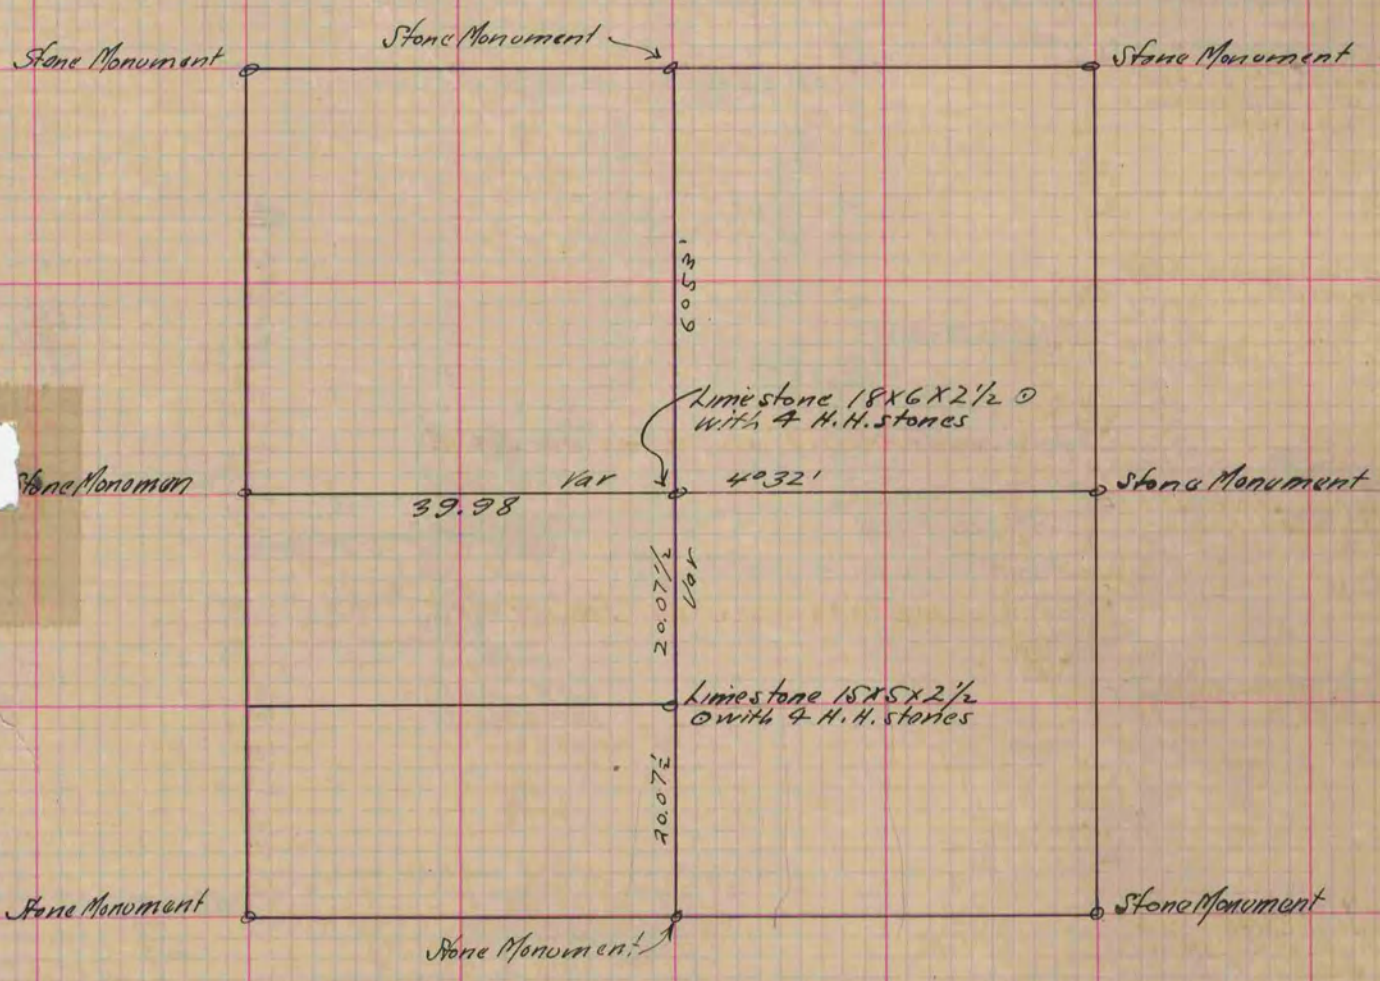

PLAT AND RECORD

MICROFILMED

COUNTY BUILDING
CITY OF JANESVILLE

Of a Survey on Section 33 T 4 R 13 E. of the 4 P. M. in Milton Township

Rock County, Wisconsin, made September the 25 1871

I hereby certify that the following is a correct record of said survey as made by me.

(Signed) Edward Ruger
R.H.B. County Surveyor.

Copied from Page 43 Vol. 2 Original County Surveyors Record