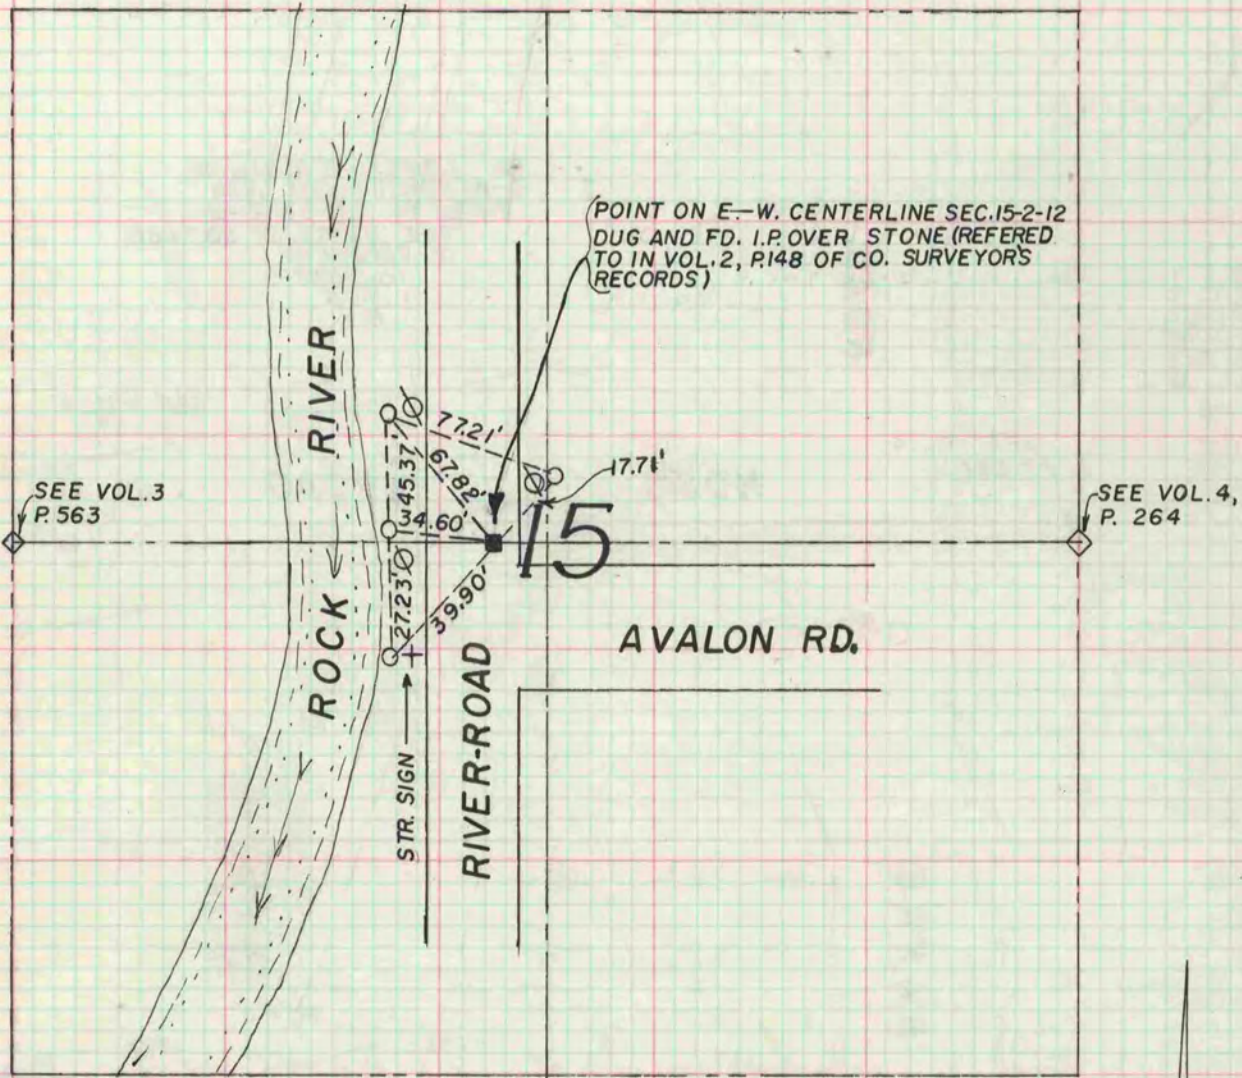

PLAT AND RECORD

COUNTY BUILDING
CITY OF JANESVILLE

Of a Survey on Section 15 T 2 N. R. 12 E. of the 4 P. M. in ROCK Township

Rock County, Wisconsin, made OCTOBER the 27 1971

I hereby certify that the following is a correct record of said survey as made by me.

MICROFILMED

Hugh J. Dee
County Surveyor.

NOTE: O = 1" x 24" IRON PIPE REF.

BK. 152 A, P. 62
10/27/71
J.M.S.
B.K.