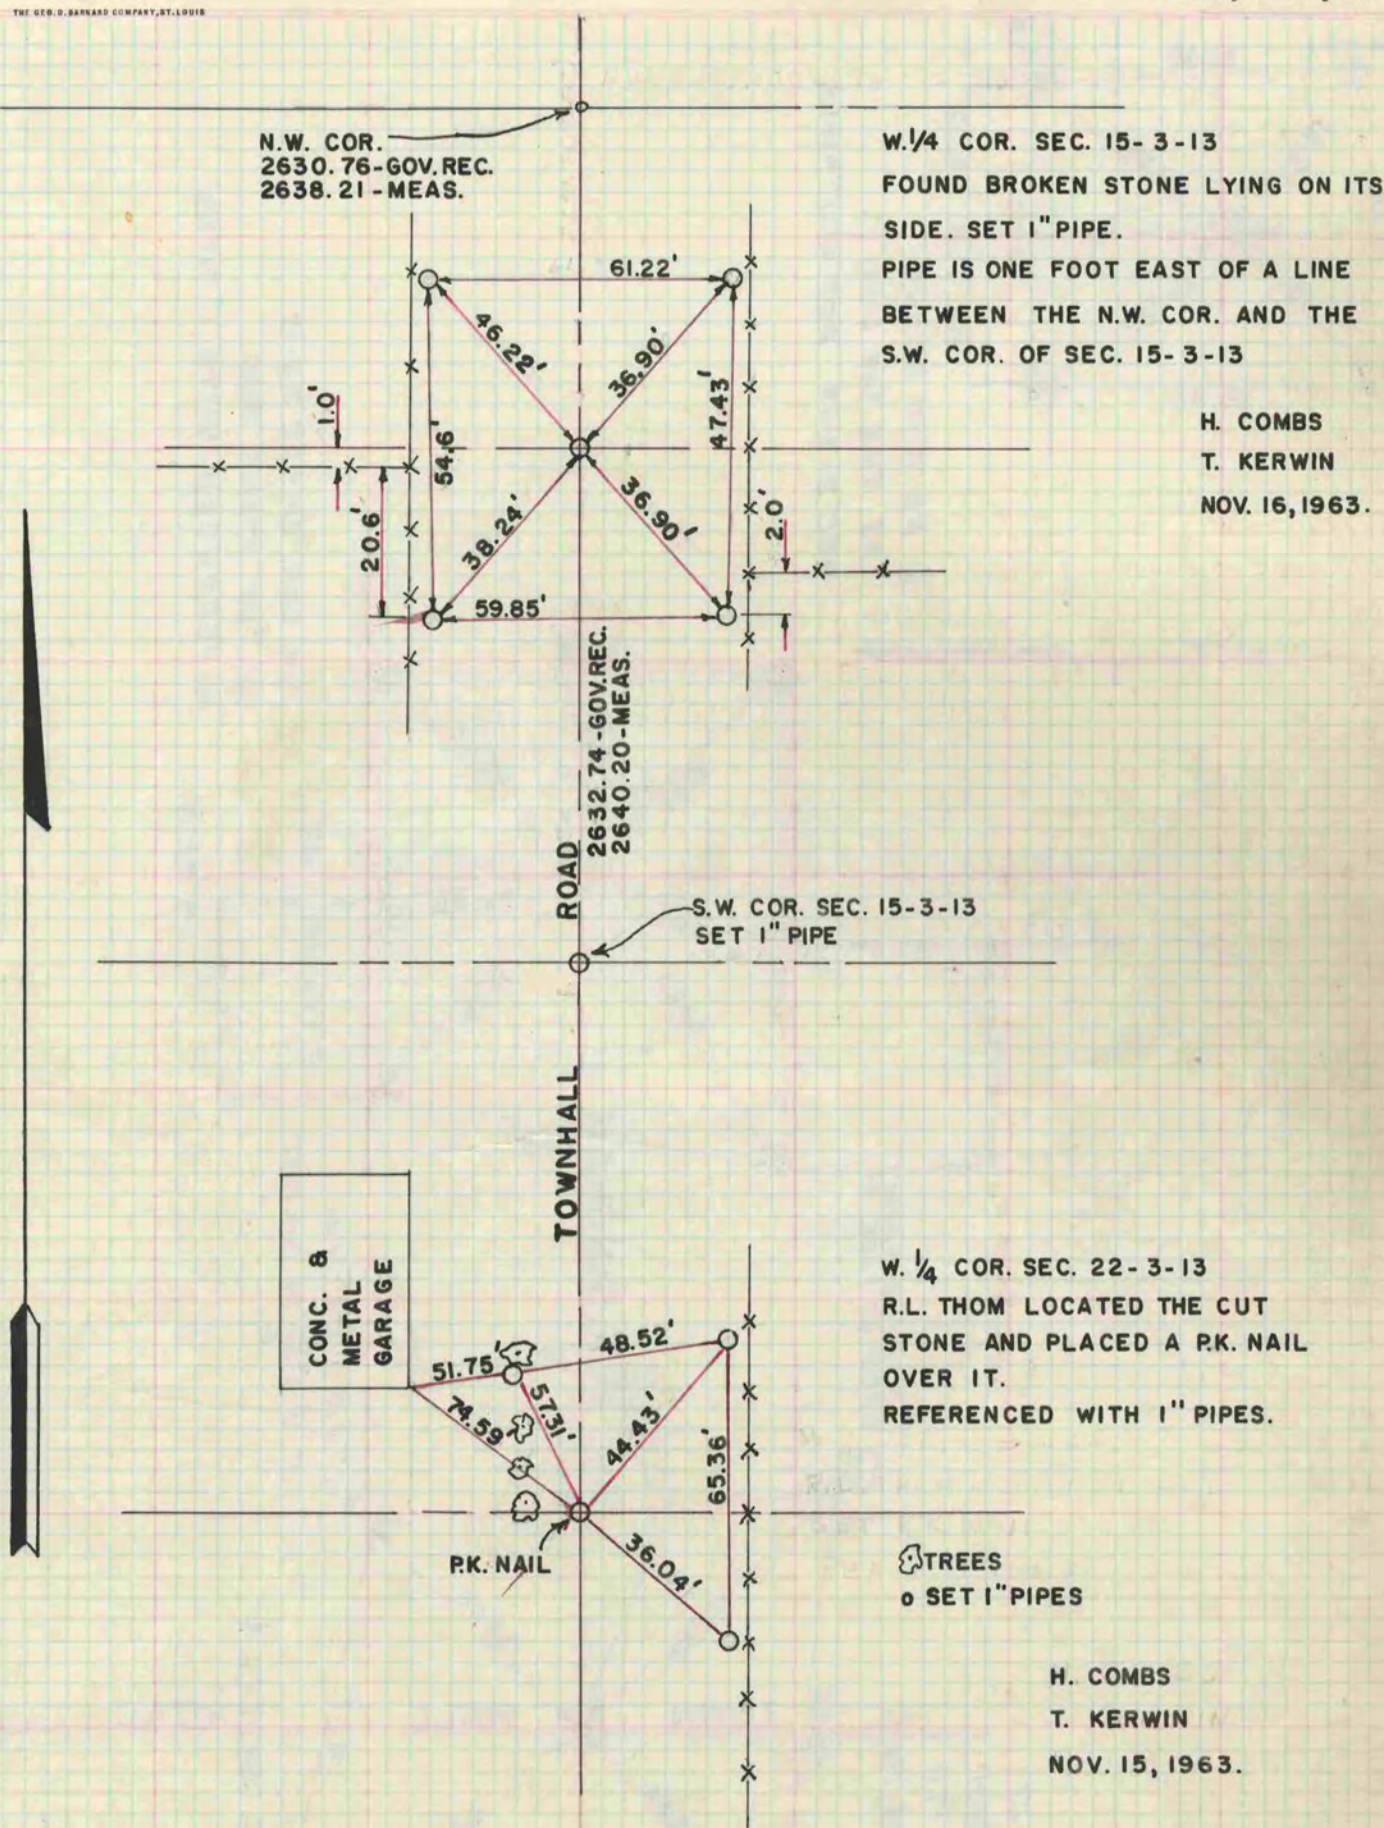

PLAT AND RECORD

COUNTY BUILDING
CITY OF JANESVILLE

155
VJ4

Of a Survey on Section 15, 22 T 3N R 13 E. of the 4 P. M. in HARMONY Township

Rock County, Wisconsin, made NOV. the 16 1963

MICROFILMED

I hereby certify that the following is a correct record of said survey as made by me.

Robert E. Kerwin
County Surveyor.

H. COMBS
T. KERWIN
NOV. 16, 1963.

H. COMBS
T. KERWIN
NOV. 15, 1963.