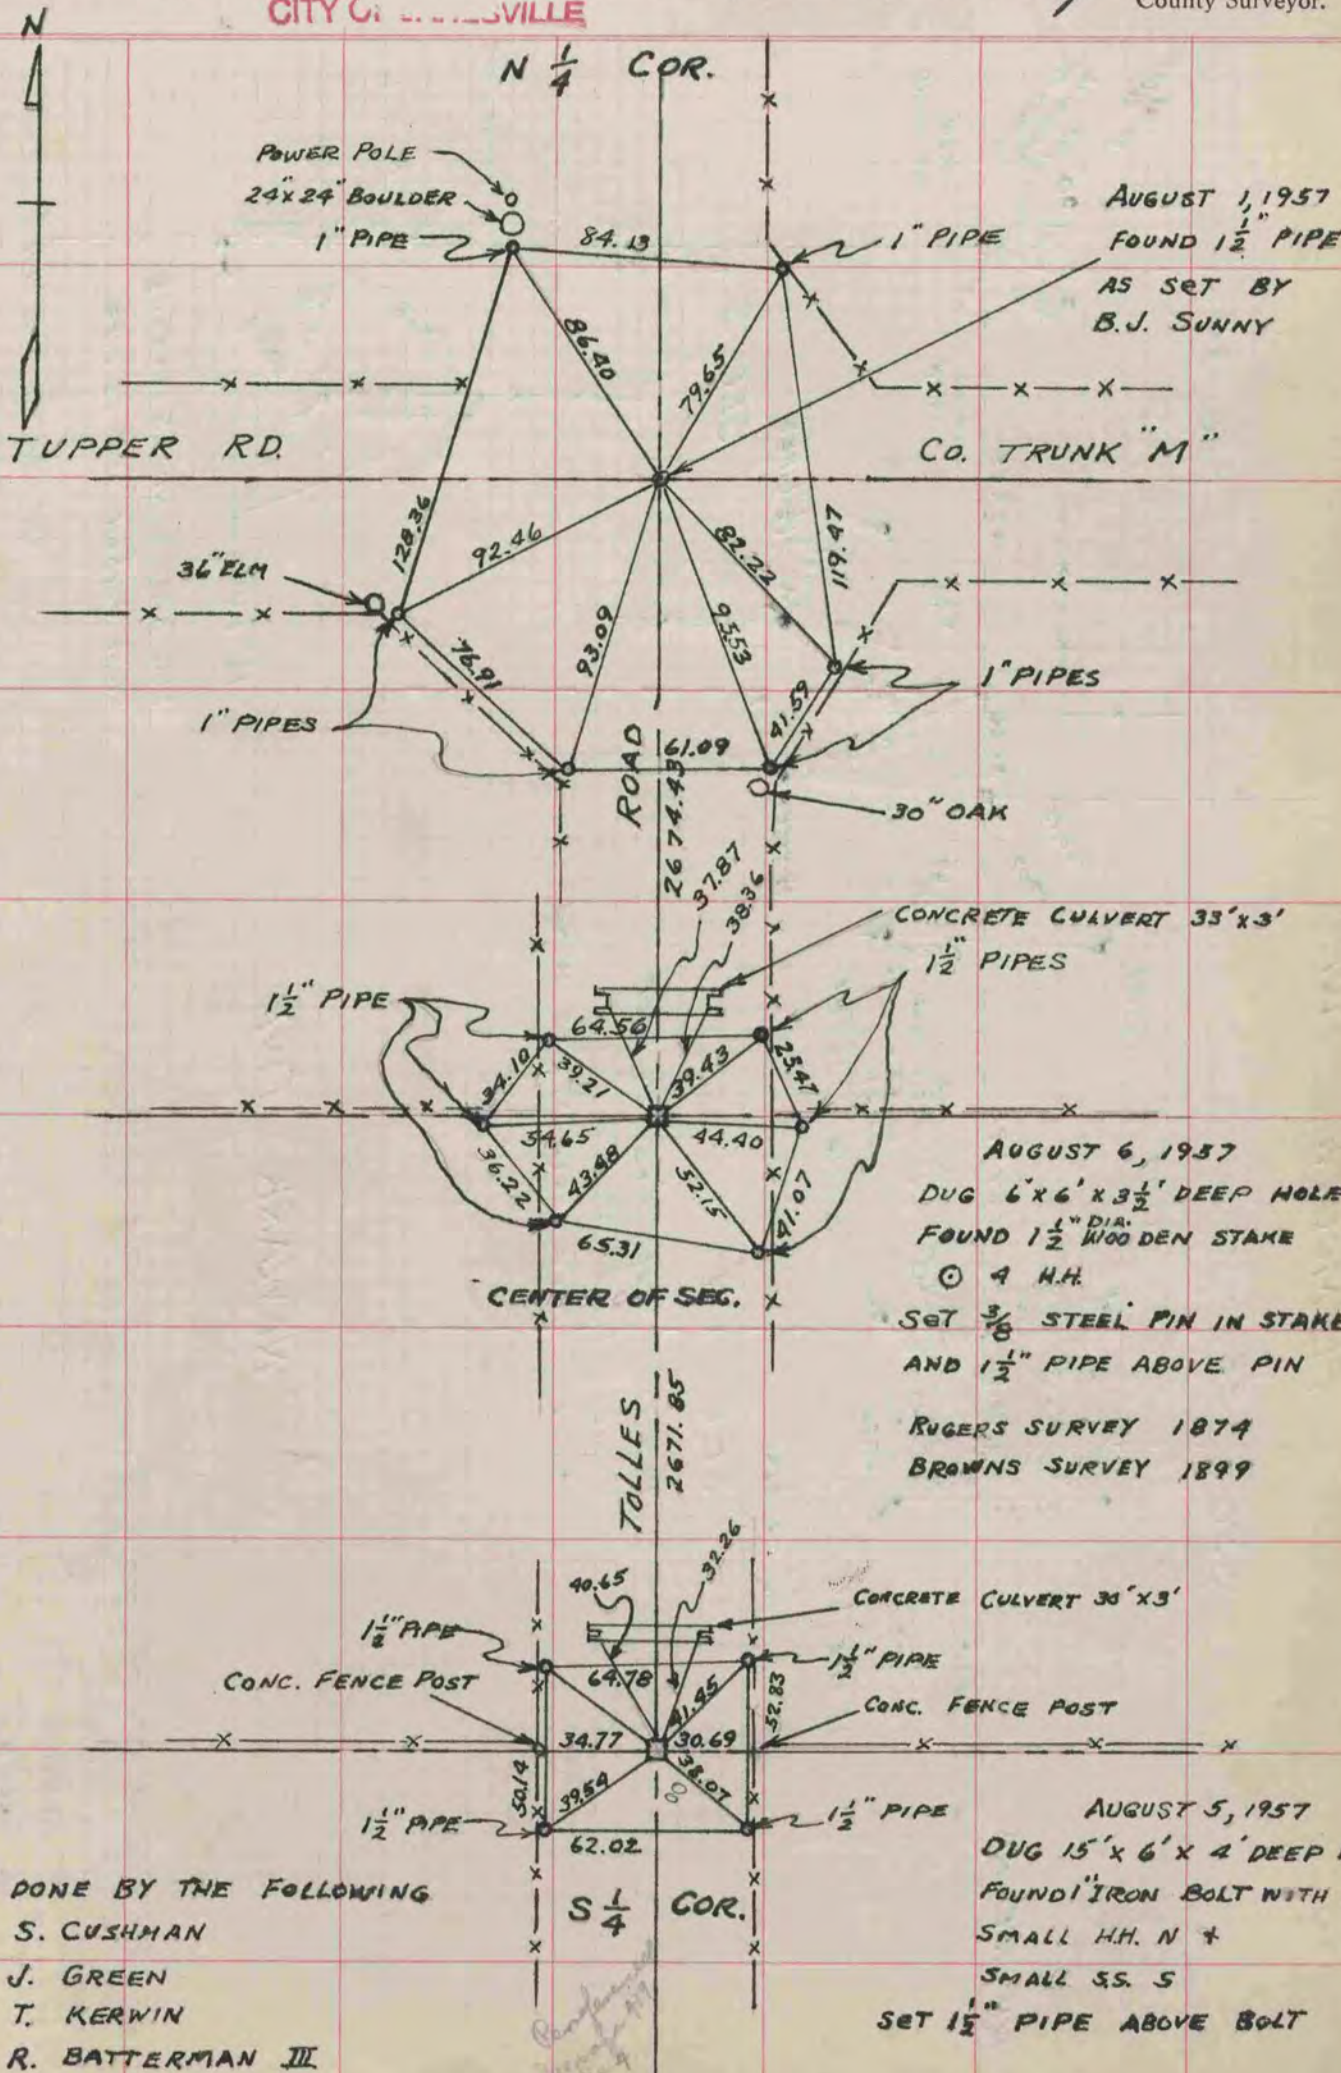

PLAT AND RECORD

519
V-3

COUNTY BUILDING
CITY OF JANESVILLE

Of a Survey on Section 19 T 4 N R 11 E. of the 4 P. M. in PORTER Township

Rock County, Wisconsin, made AUGUST 1st To the 6th 1957

I hereby certify that the following is a correct record of said survey as made by me.

MICROFILMED

COUNTY BUILDING
CITY OF JANESVILLE

R. B. Batterman III
County Surveyor.

WORK DONE BY THE FOLLOWING
S. CUSHMAN
J. GREEN
T. KERWIN
R. BATTERMAN III

COUNTY BUILDING
CITY OF JANESVILLE