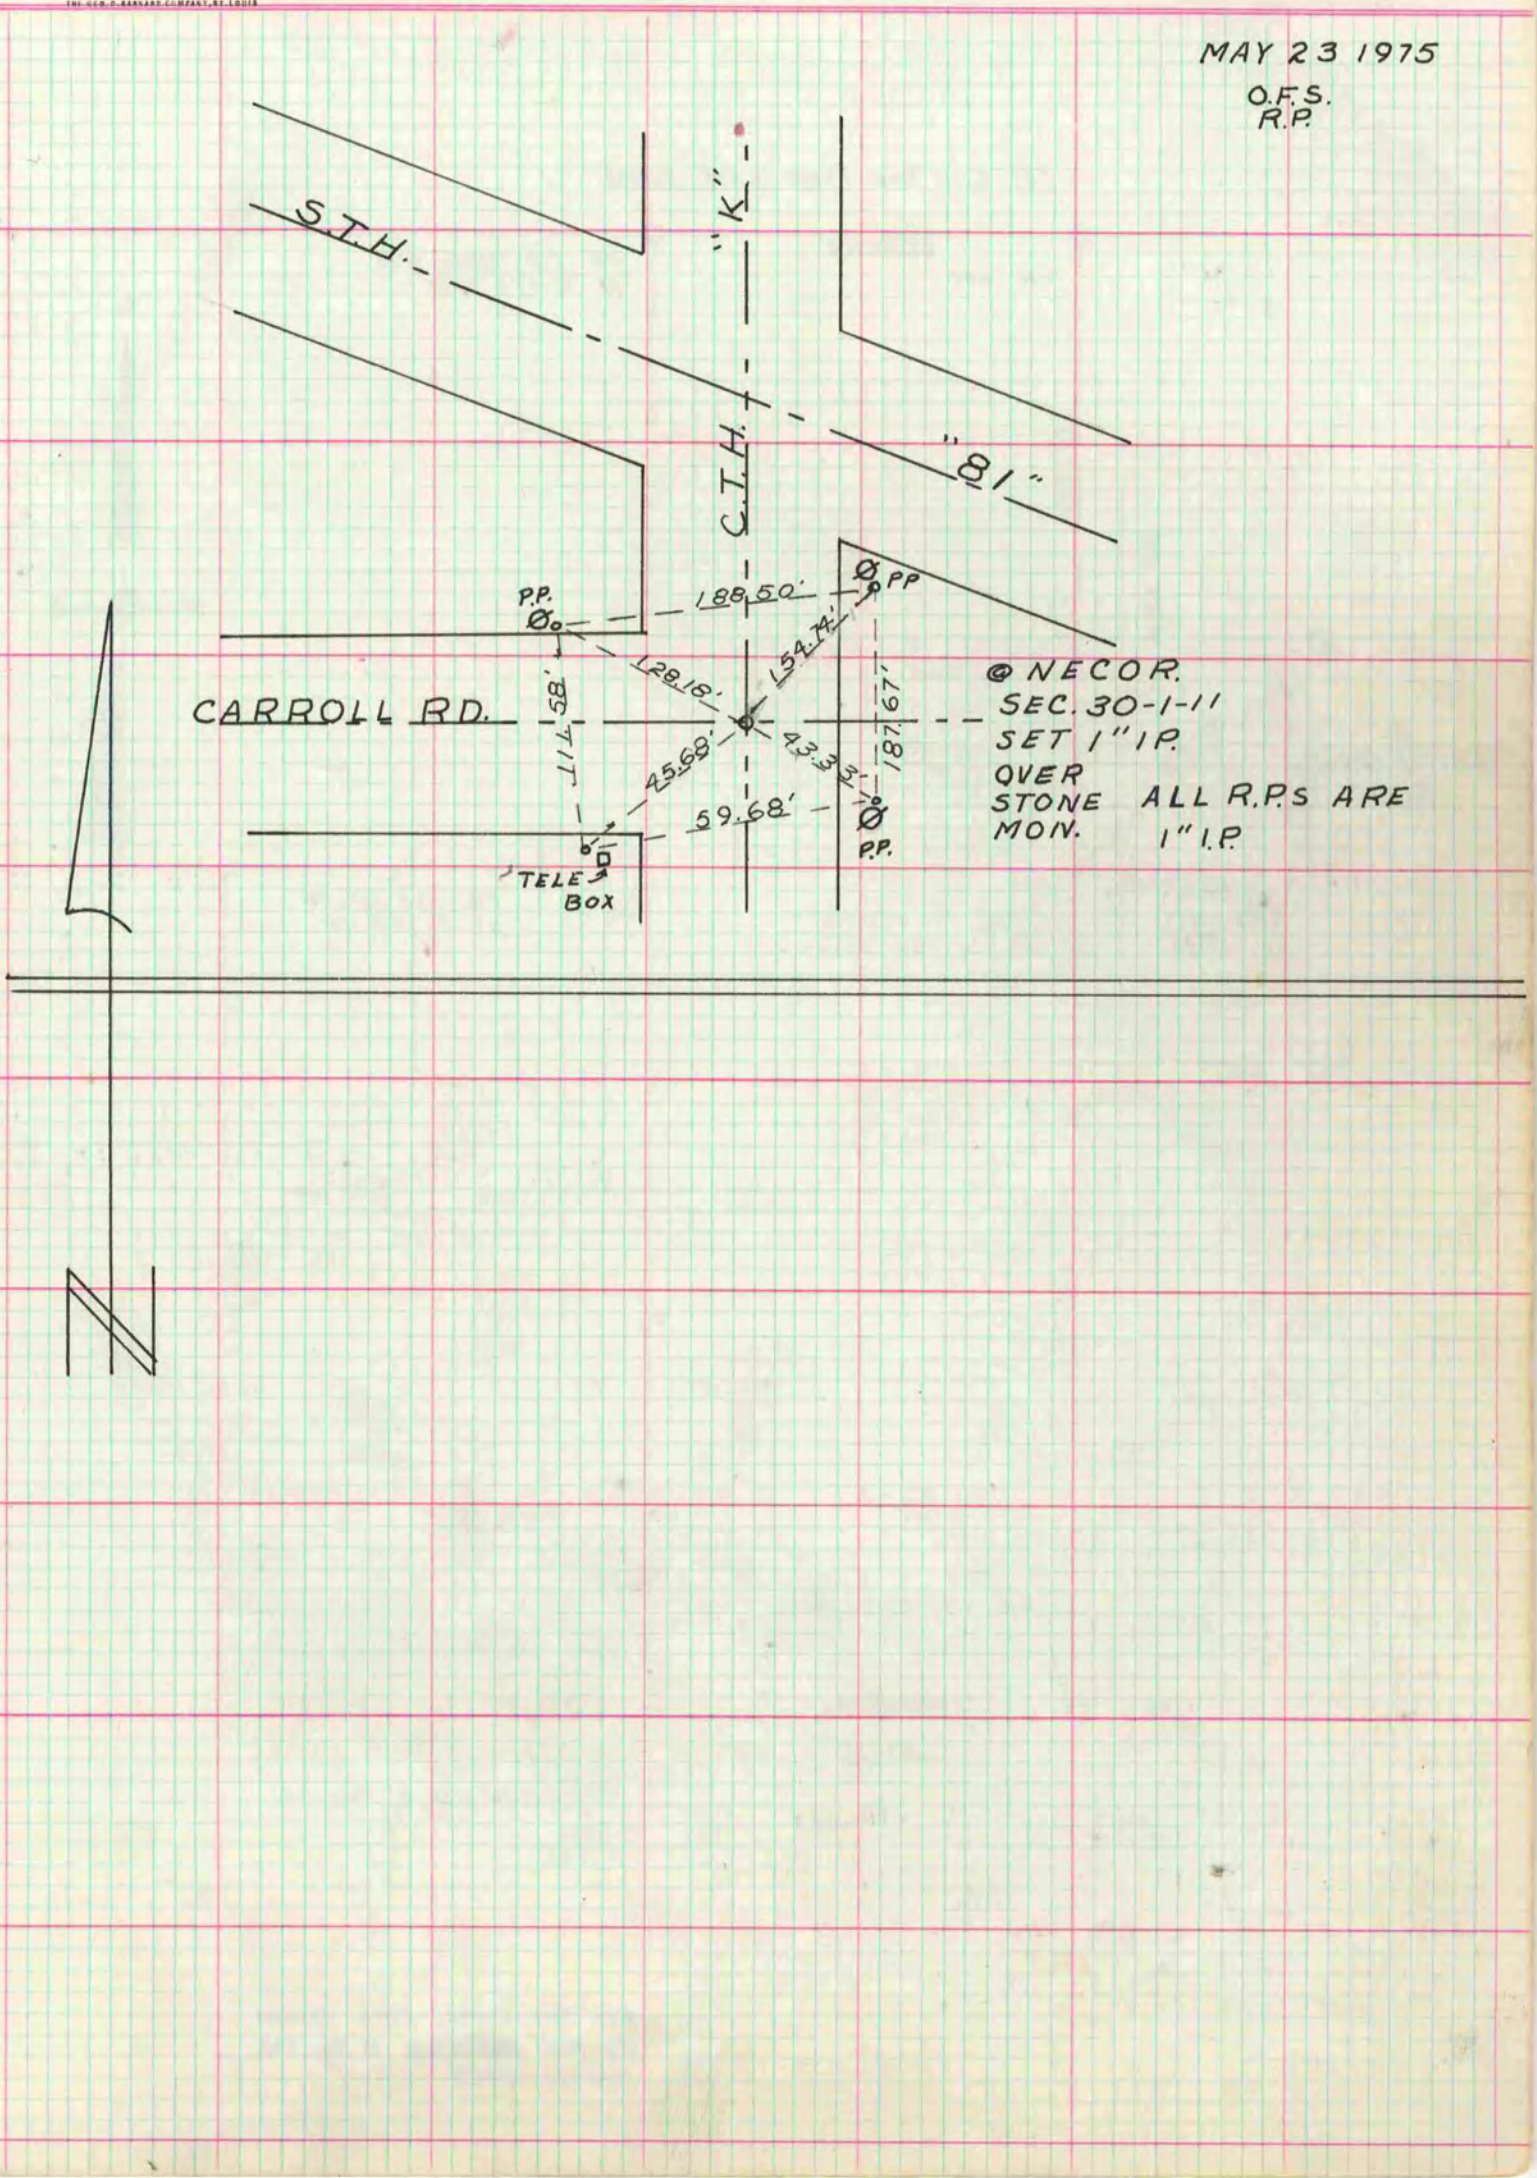

# PLAT AND RECORD VOL. 5

81  
2-5

COUNTY BUILDING  
CITY OF JANESVILLE

Of a Survey on Section 30 T. 1 R. 11 E. of the 4 P. M. in NEWARK Township

Rock County, Wisconsin, made MAY the 19 75

I hereby certify that the following is a correct record of said survey as made by me.

**MICROFILMED**

*Olaf Schroeder*  
County Surveyor.

MAY 23 1975

O.F.S.  
R.P.

@ NECOR.  
SEC. 30-1-11  
SET 1" I.P.  
OVER  
STONE ALL R.P.S ARE  
MON. 1" I.P.