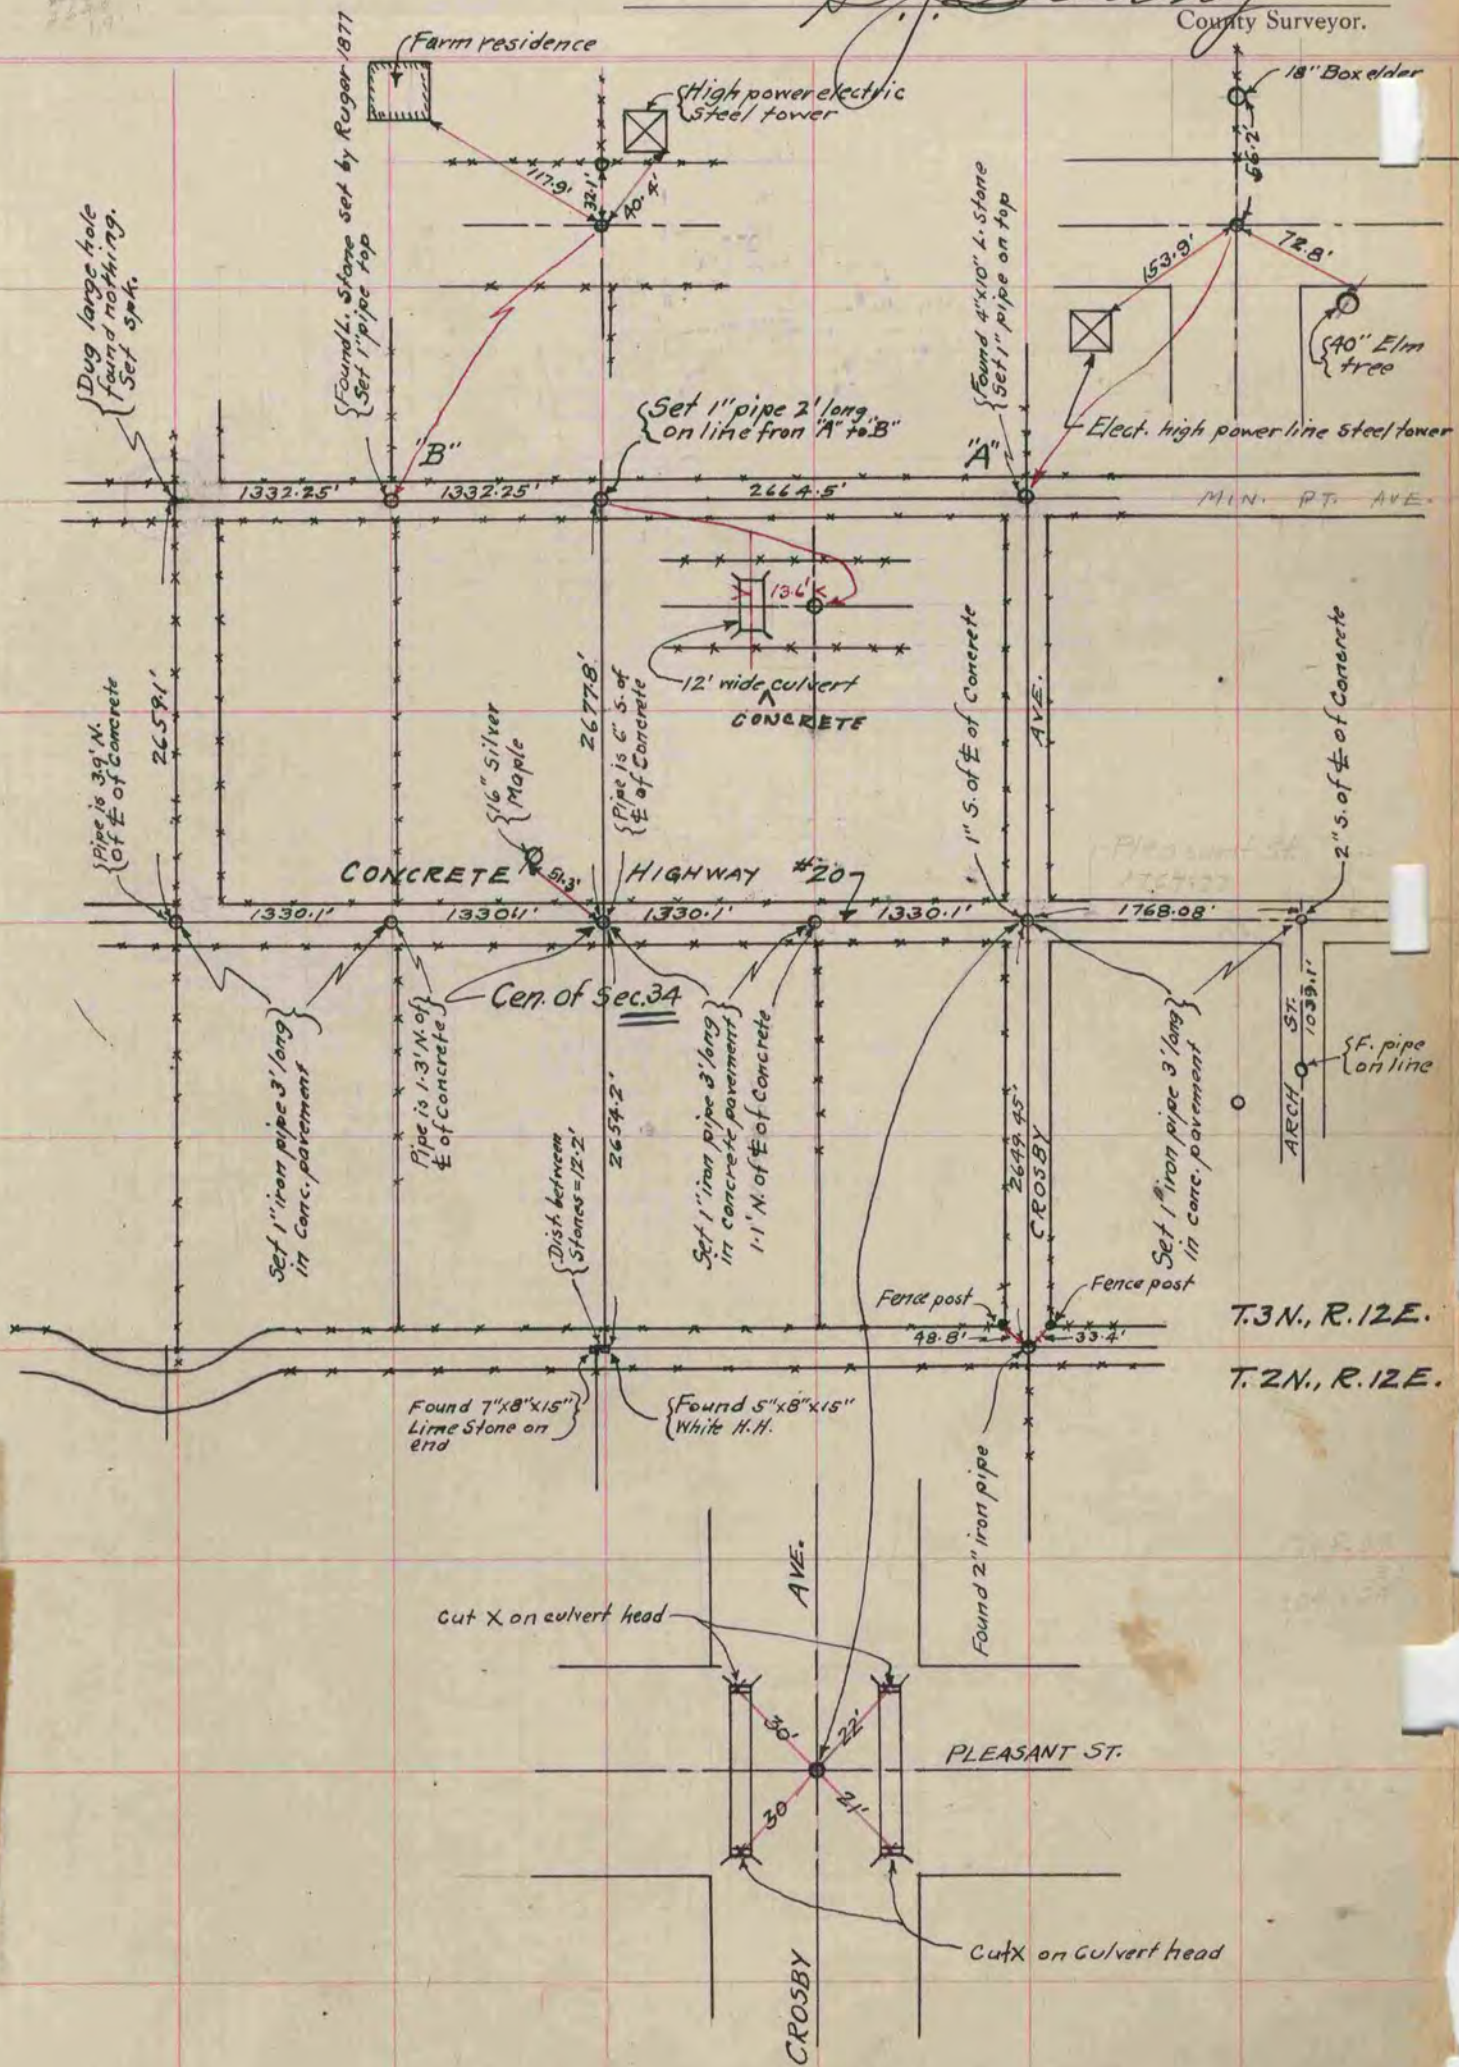

PLAT AND RECORD

COUNTY BUILDING
CITY OF JANESVILLE

V-3 209
PG 201
BELOIT REC
12/15/75 DAB

MICROFILMED

Of a Survey on Section 34 & 35 T.3N R.12 E. of the 4 P. M. in JANESVILLE Township

Rock County, Wisconsin, made July the 6 to 27 1932

I hereby certify that the following is a correct record of said survey as made by me.

B. Bunny
County Surveyor.

T.3N, R.12E.
T.2N, R.12E.