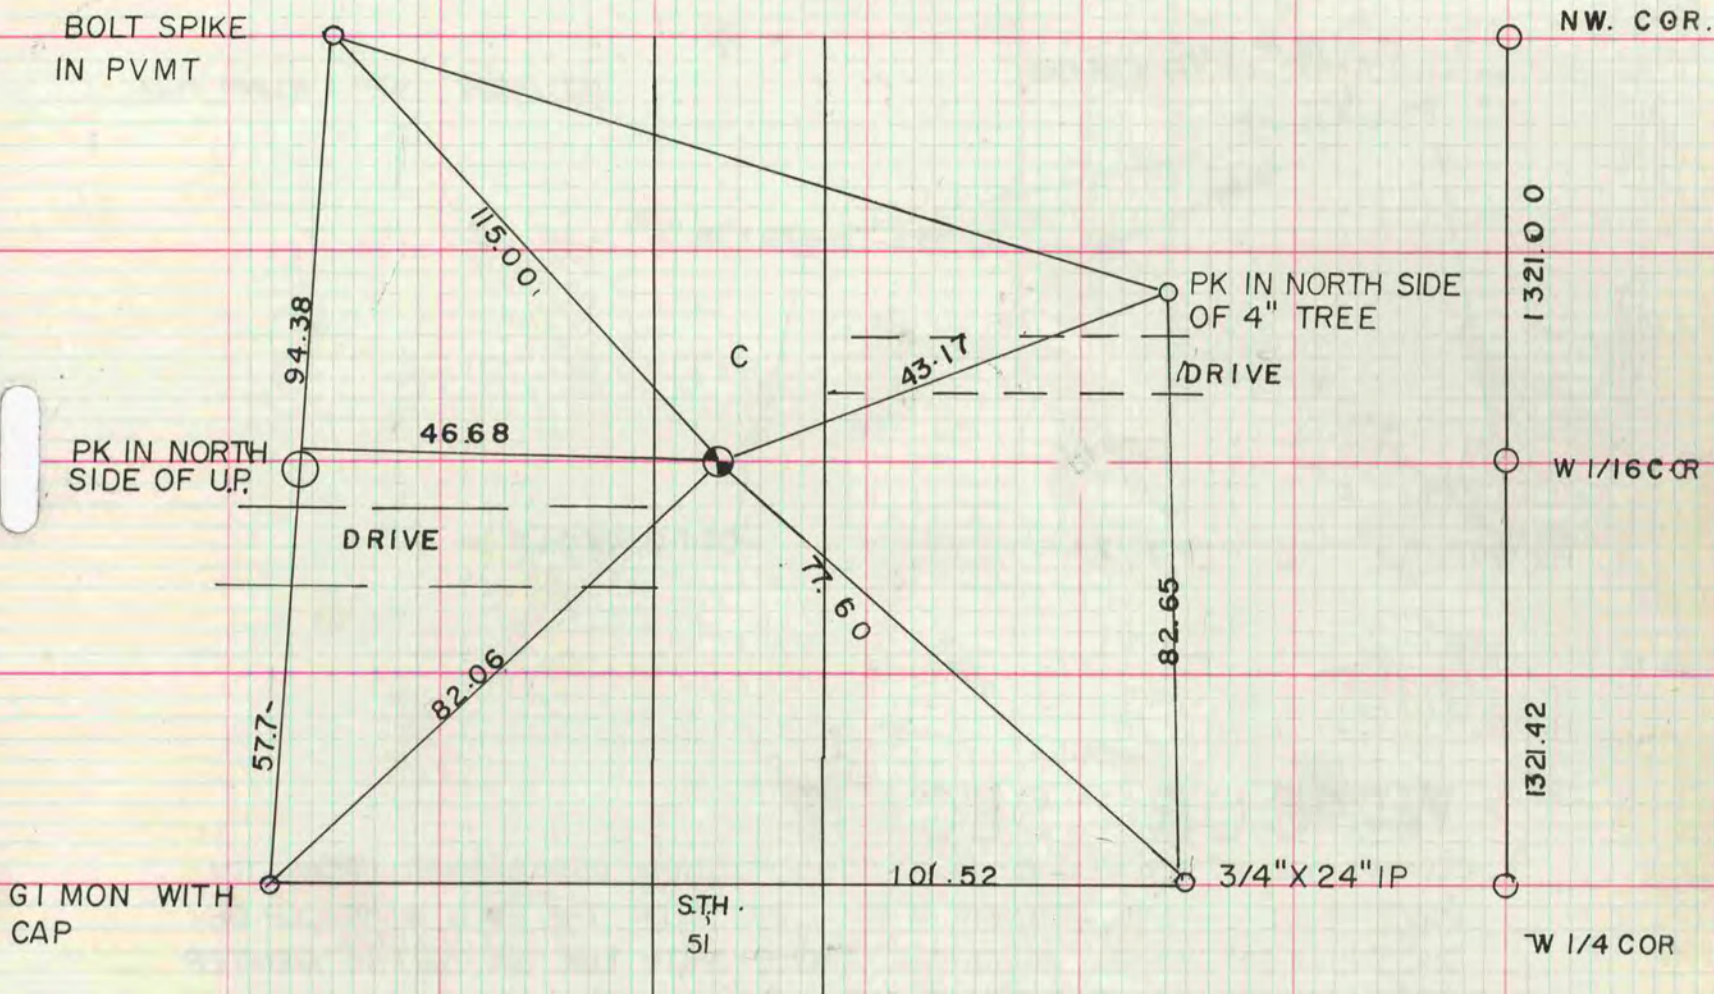

PLAT AND RECORD

457

COUNTY BUILDING
CITY OF JANESVILLE

VOL. 5

Of a Survey on Section 12 T. 2 R. 12 E. of the 4 P. M. in ROCK Township

Rock County, Wisconsin, made JULY the 14 19 78

I hereby certify that the following is a correct record of said survey as made by me.

County Surveyor.

W 1/16 COR. OF THE SW 1/4 SE C. 12

FOUND DRAG TOOTH.

MICROFILMED