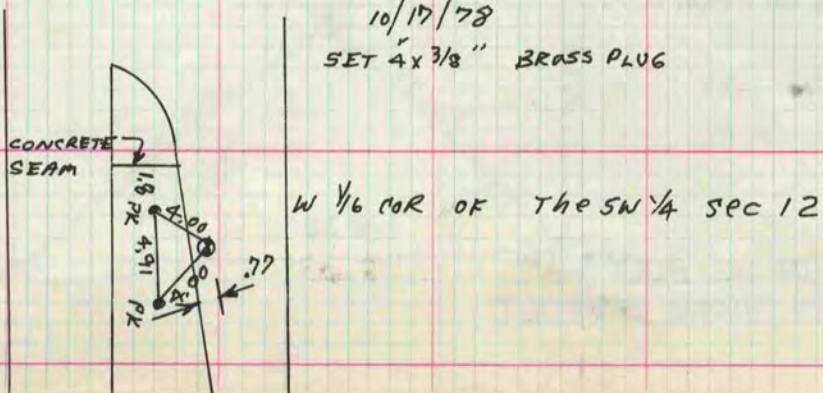

PLAT AND RECORD

457

COUNTY BUILDING
CITY OF JANESVILLE

VOL. 5

Of a Survey on Section 12 T. 2 R. 12 E. of the 4 P. M. in ROCK Township

Rock County, Wisconsin, made JULY the 14 19 78

I hereby certify that the following is a correct record of said survey as made by me.

County Surveyor.

W 1/16 COR. OF THE SW 1/4 SE C. 12

FOUND DRAG TOOTH.

MICROFILMED