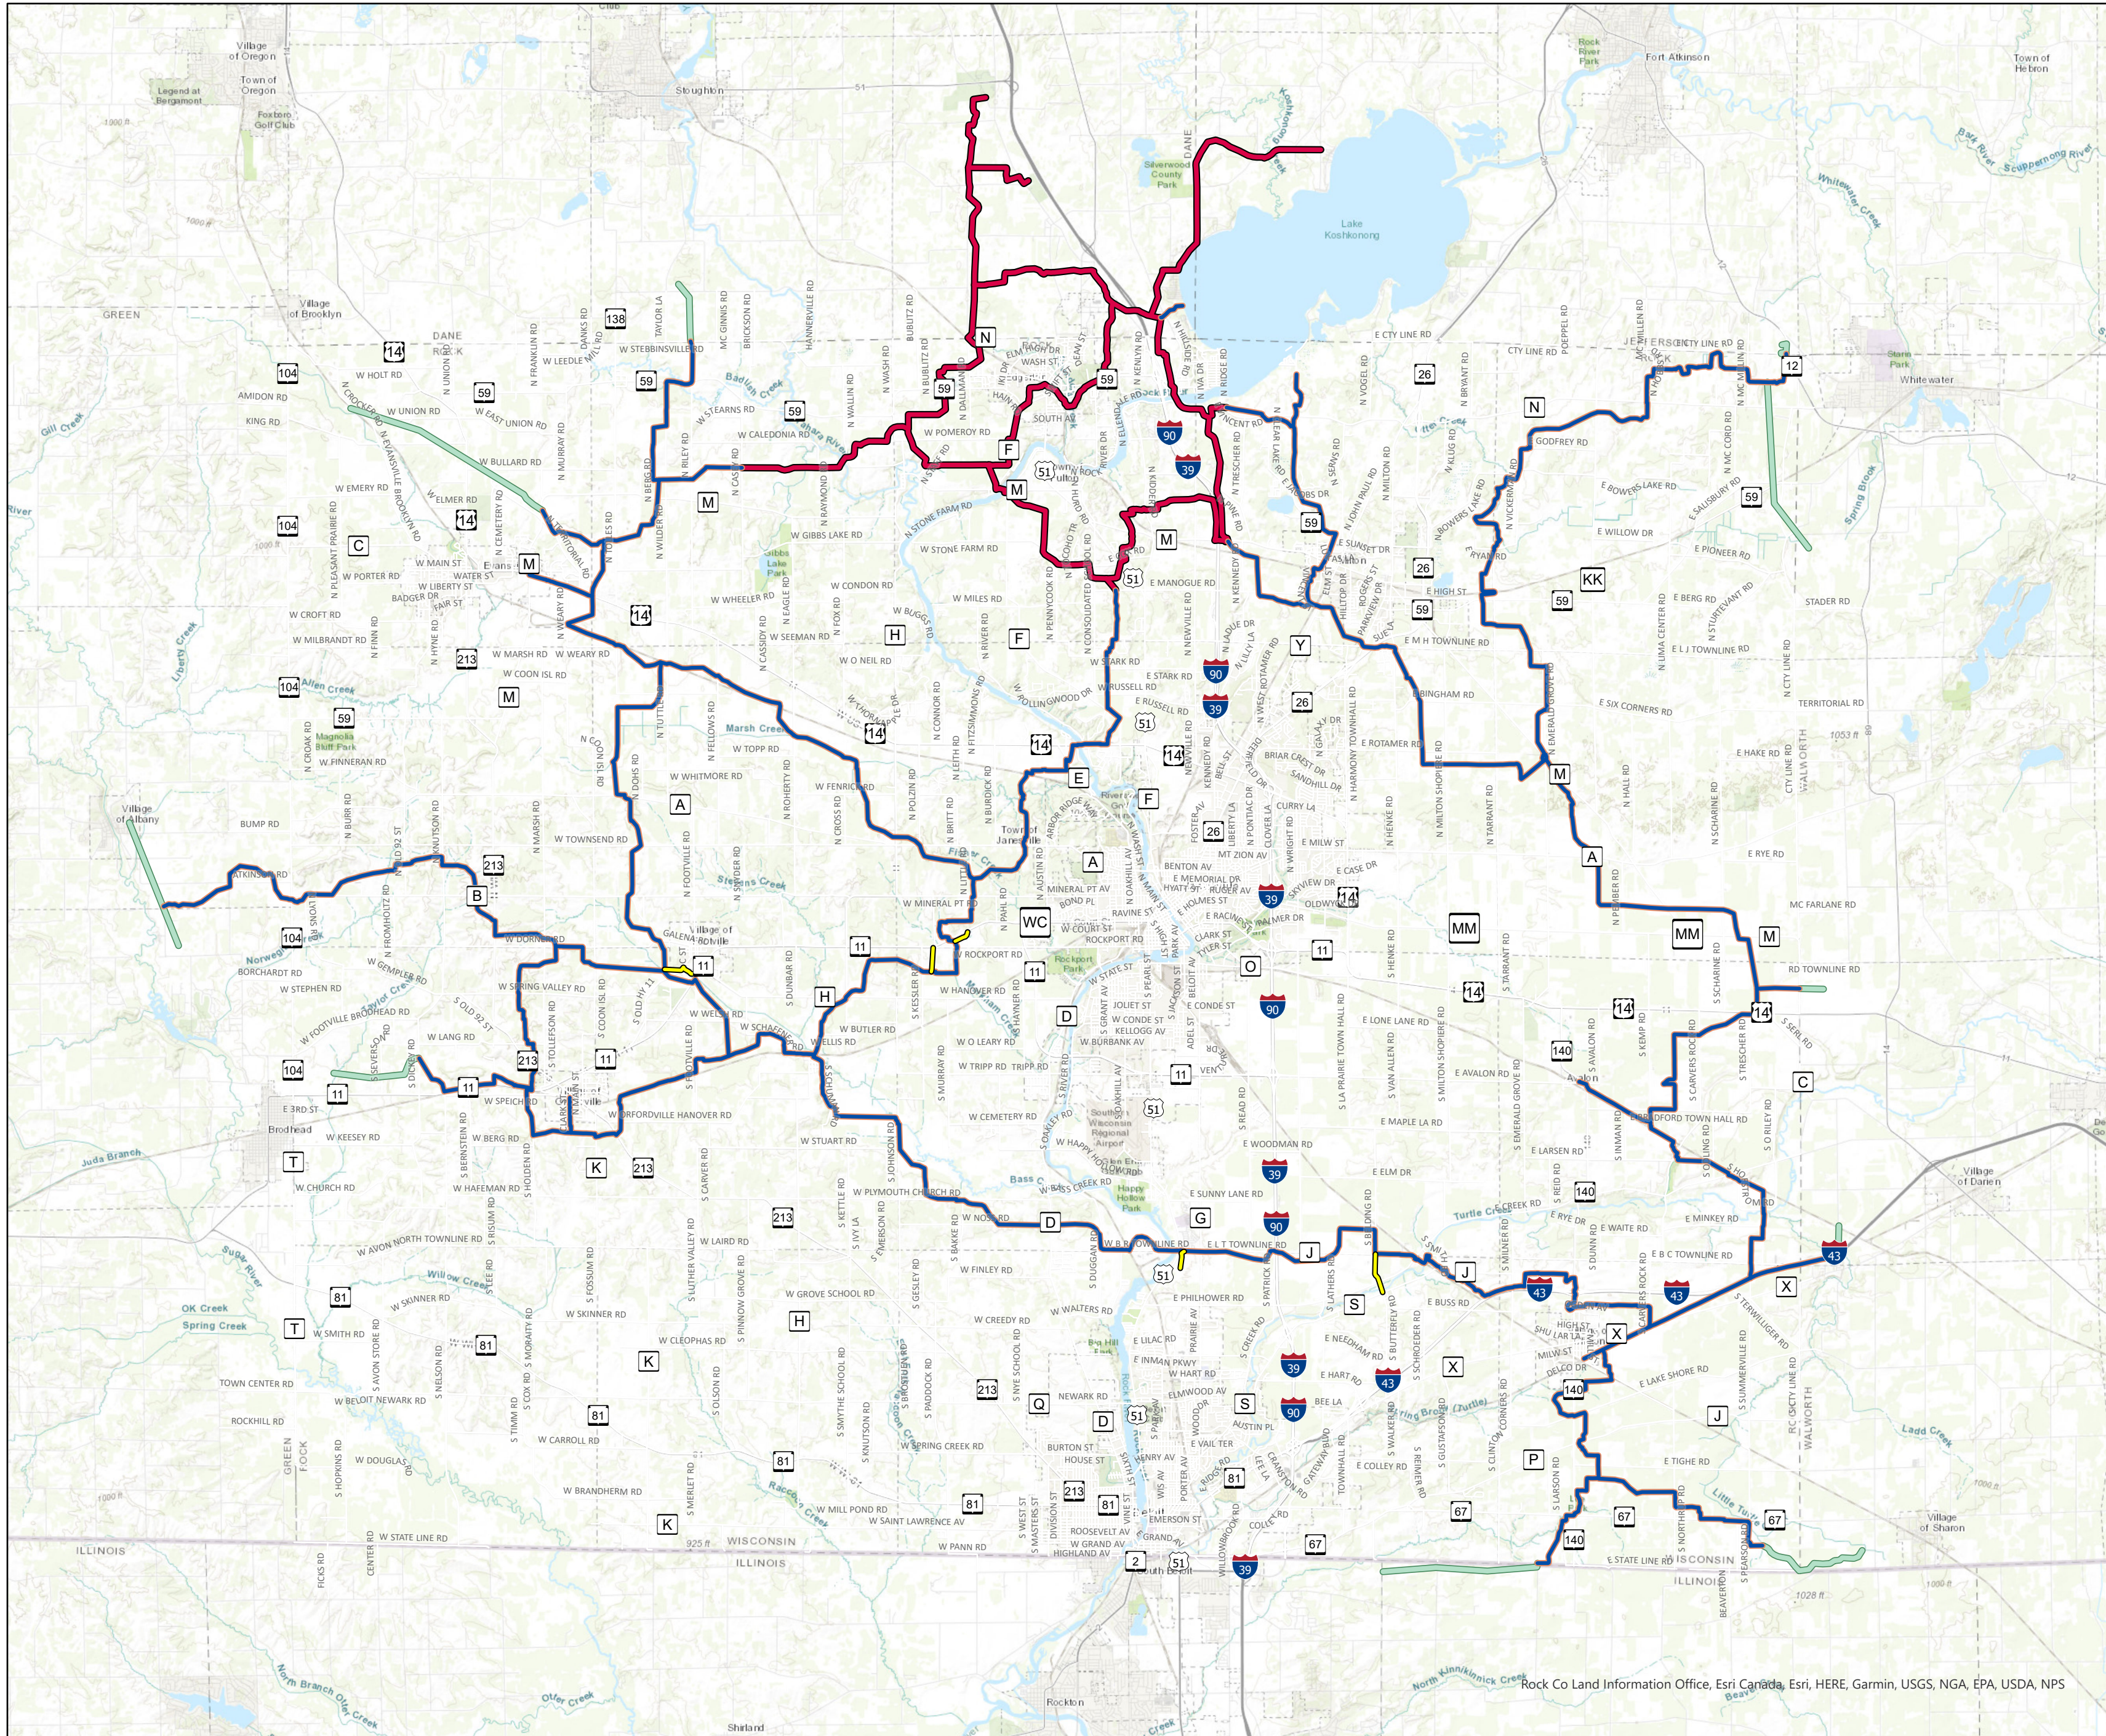

Snowmobile Trails

Rock County, Wisconsin

11/16/2021

Exhibit A

- Club Trail
- RCAS
- SS
- Out of County Trail

Rock County Geographic Information Systems (GIS)
Planning, Economic and Community
Development Agency
51 S Main St, Janesville, WI 53545
(TEL) 608-757-5587, (FAX) 608-757-5586
email: Planning@co.rock.wi.us

Rock Co Land Information Office, Esri Canada, Esri, HERE, Garmin, USGS, NGA, EPA, USDA, NPS