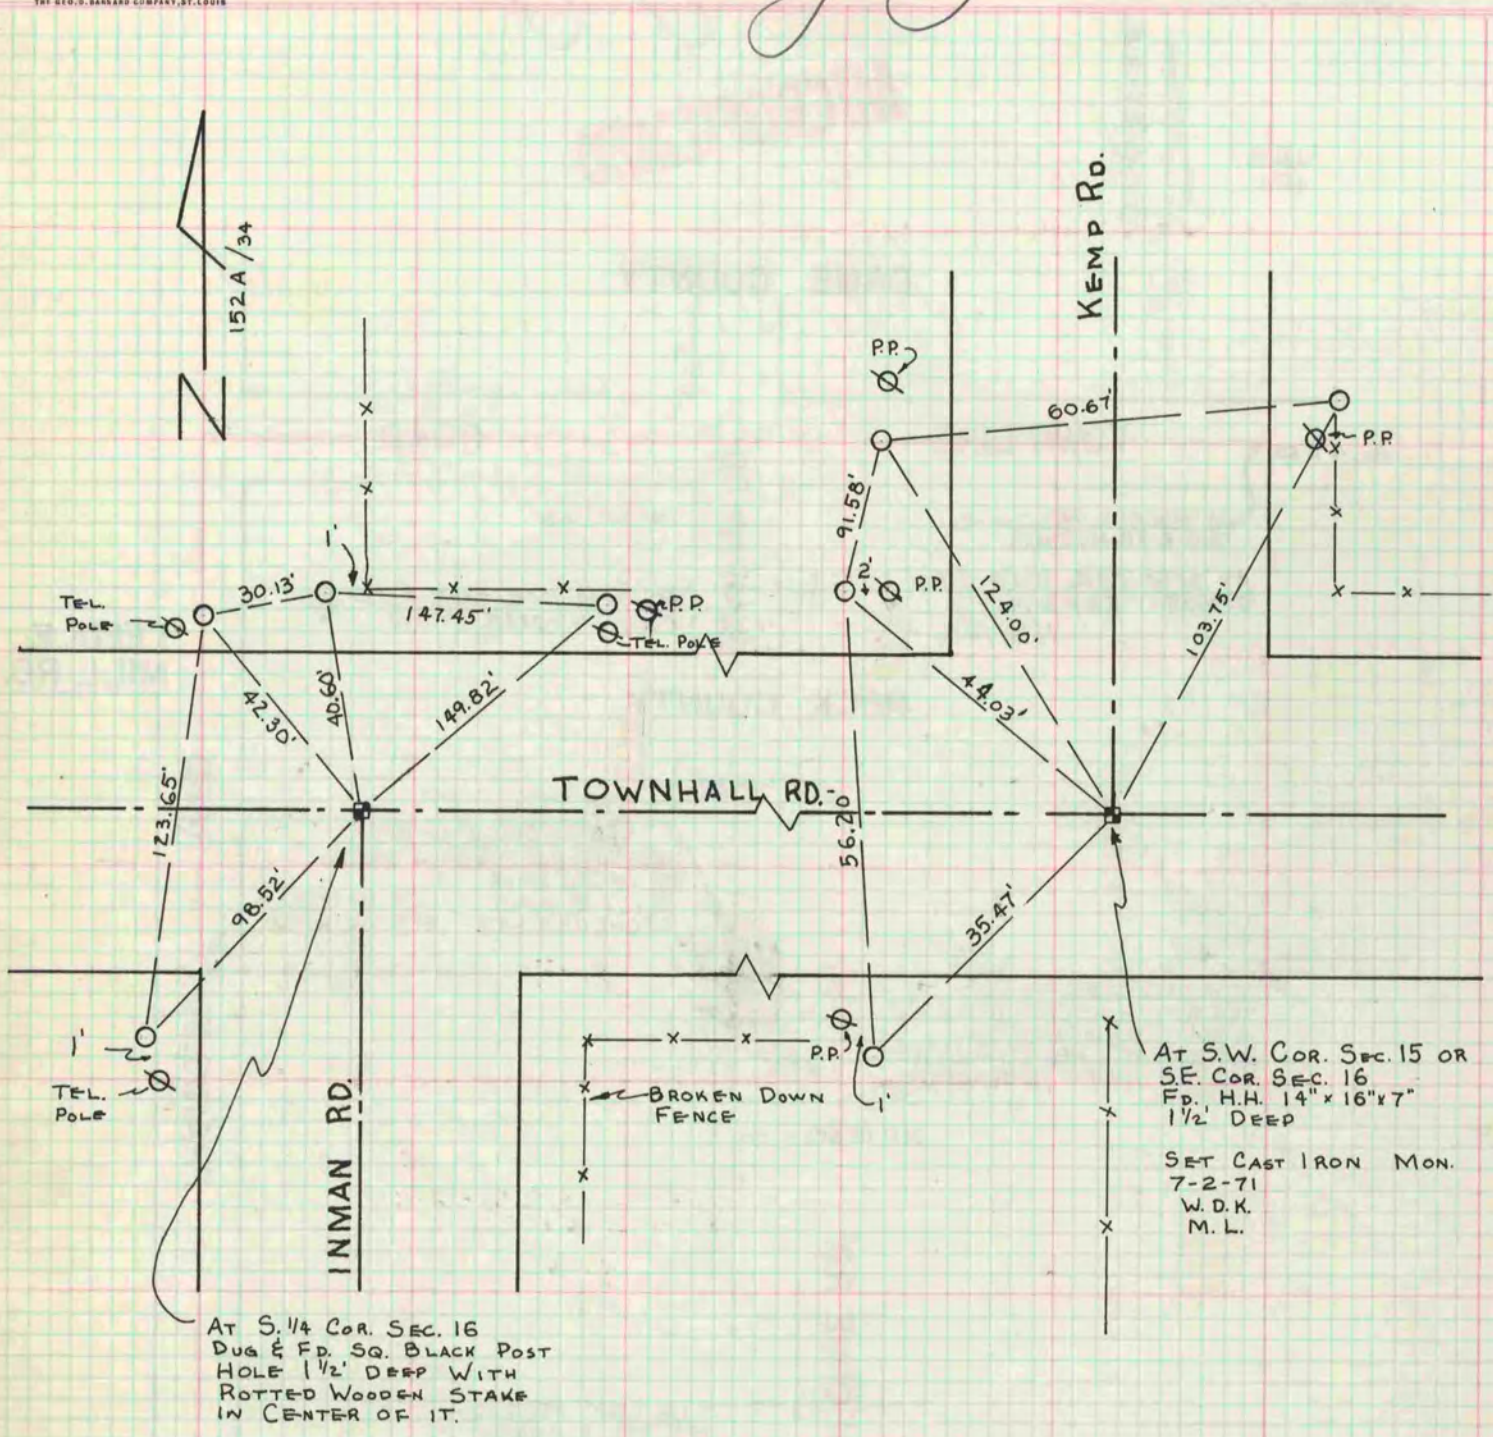

# PLAT AND RECORD

COUNTY BUILDING  
CITY OF JANESVILLE

COUNTY BUILDING  
CITY OF JANESVILLE

Of a Survey on Section 16 T 2 N R 14 E. of the 4 P. M. in BRADFORD Township

Rock County, Wisconsin, made JUNE the 15 1971

I hereby certify that the following is a correct record of said survey as made by me.

**MICROFILMED**

*Hugh J. See*  
County Surveyor.

NOTE: O = 1" x 24" IRON PIPE

J.M.S.  
J.E.L.