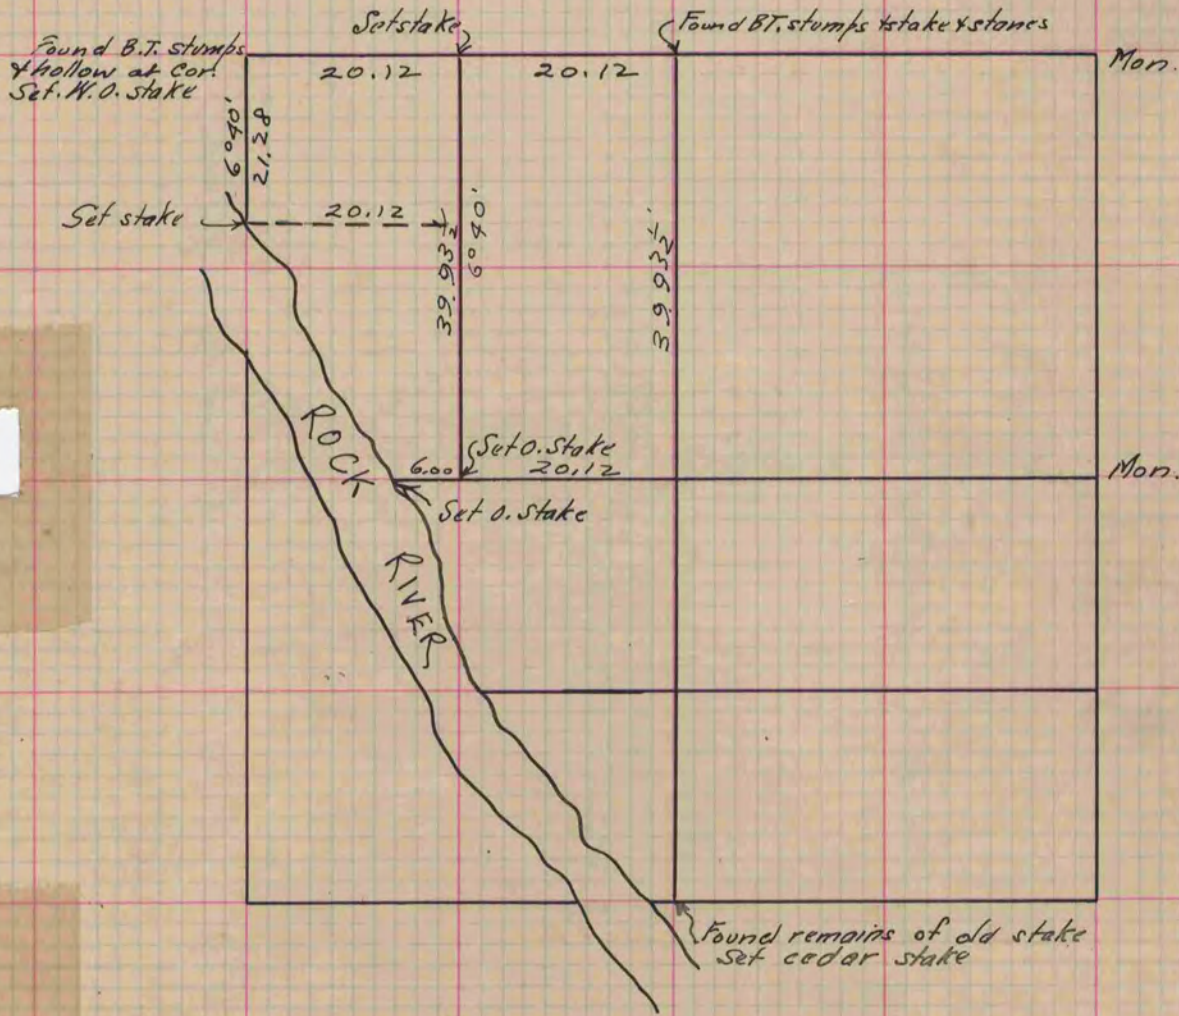

PLAT AND RECORD

MICROFILMED

COUNTY BUILDING
CITY OF JANESVILLE

Of a Survey on Section 36 T 2 R 12 E. of the 4 P. M. in Rock Township

Rock County, Wisconsin, made May the 29th & 30th 1873

I hereby certify that the following is a correct record of said survey as made by me.

(Signed) R. K. Lee of Deputy
R.A.B. County Surveyor.

Copied from Page 61 Vol. 2 Original County Surveyors Record