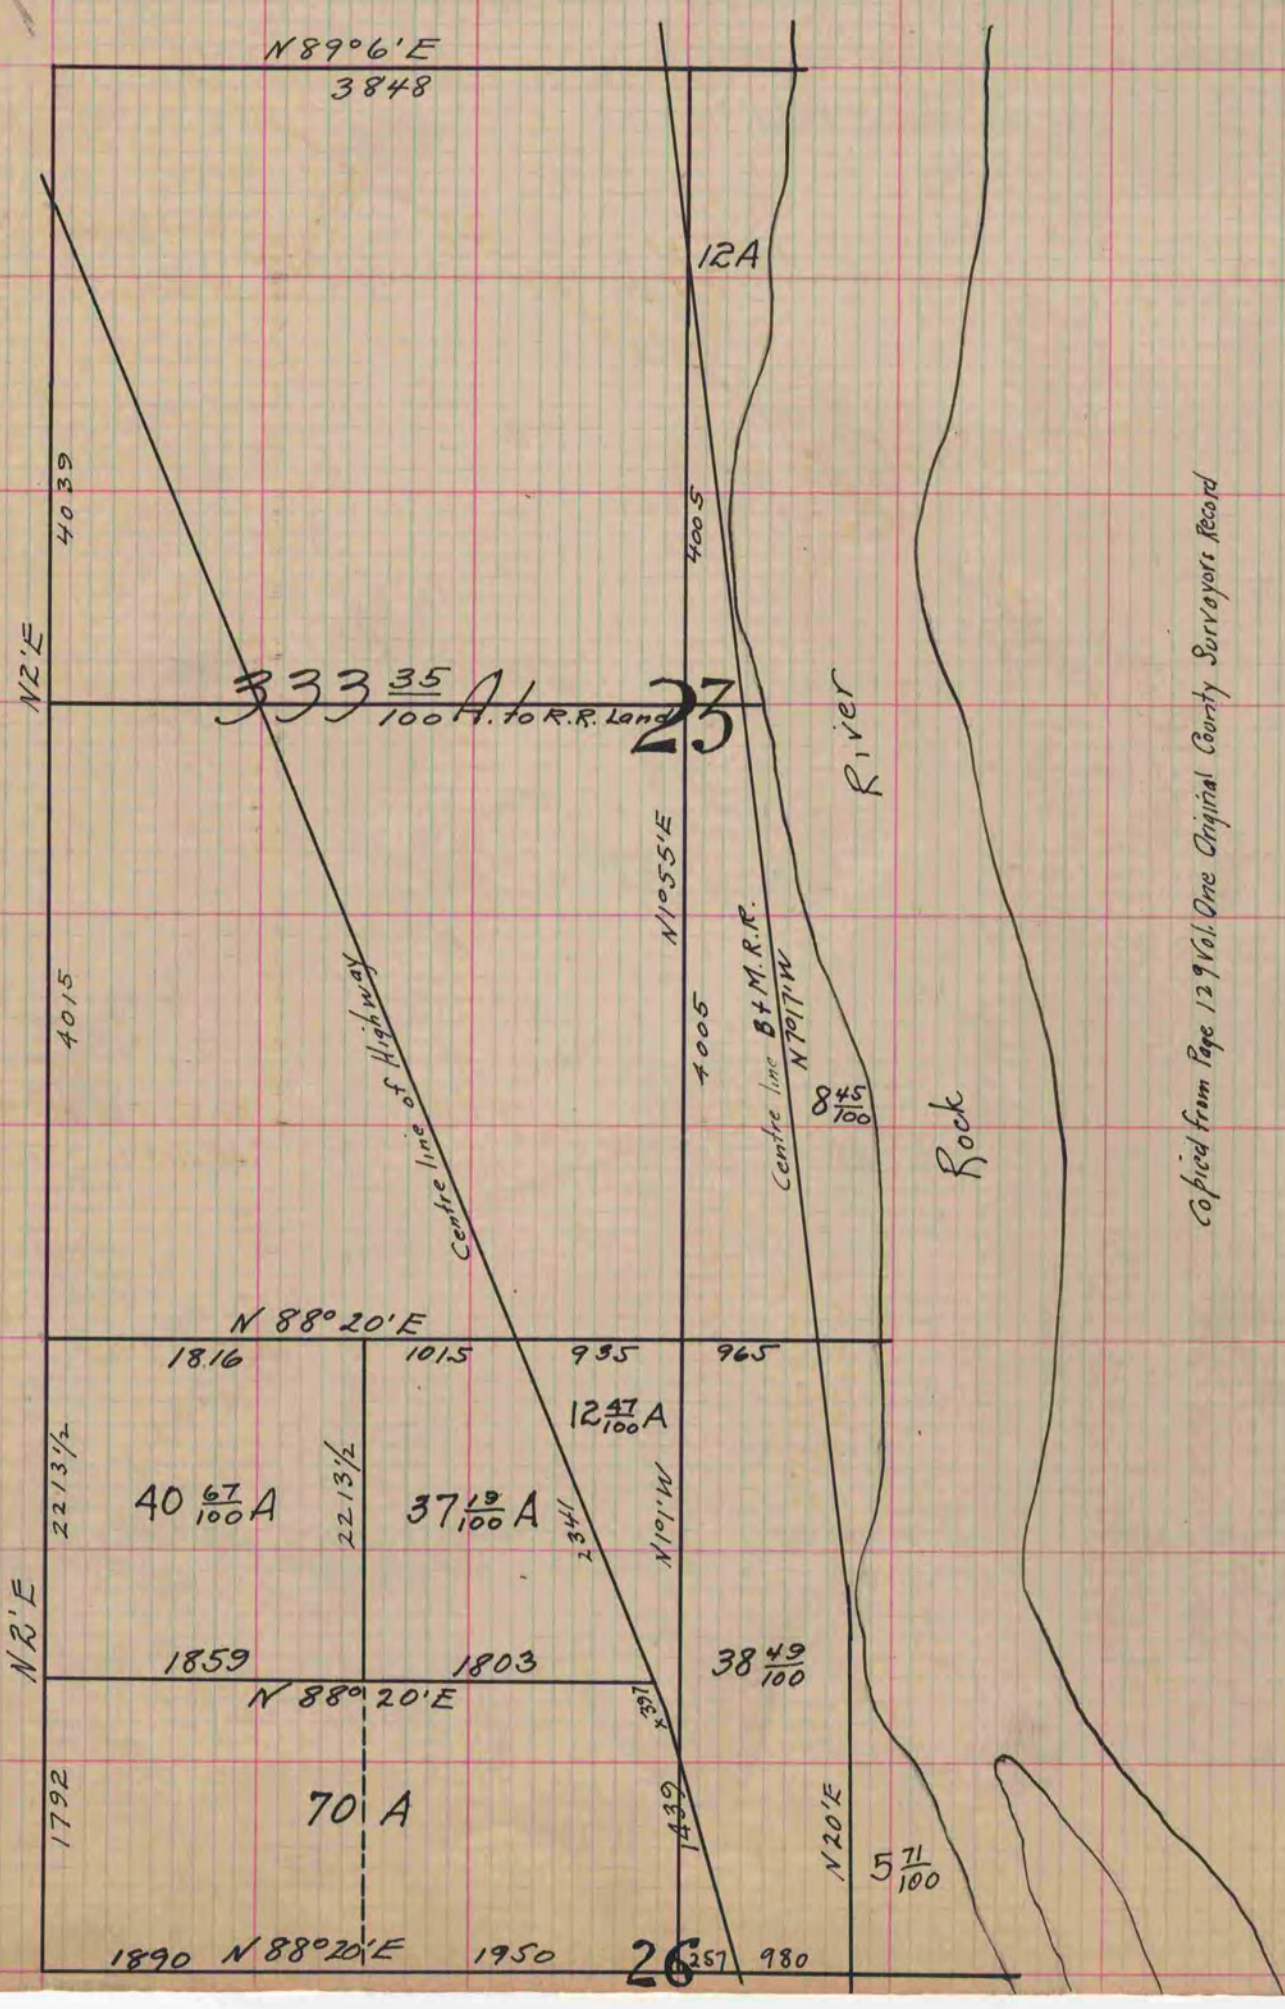

120
✓- MICROFILMED

PLAT AND RECORD

Of a Survey on Sections 23 + 26 T 1 R 12 E. of the 4 P. M. in Beloit Township
Rock County, Wisconsin, made June the 27th 1857

I hereby certify that the following is a correct record of said survey as made by me.

COUNTY BUILDING
CITY OF JANESVILLE

(Signed) E. F. Hobart Deputy
R. H. B. County Surveyor.

Copied from Page 129 Vol. One Original County Surveyors Record