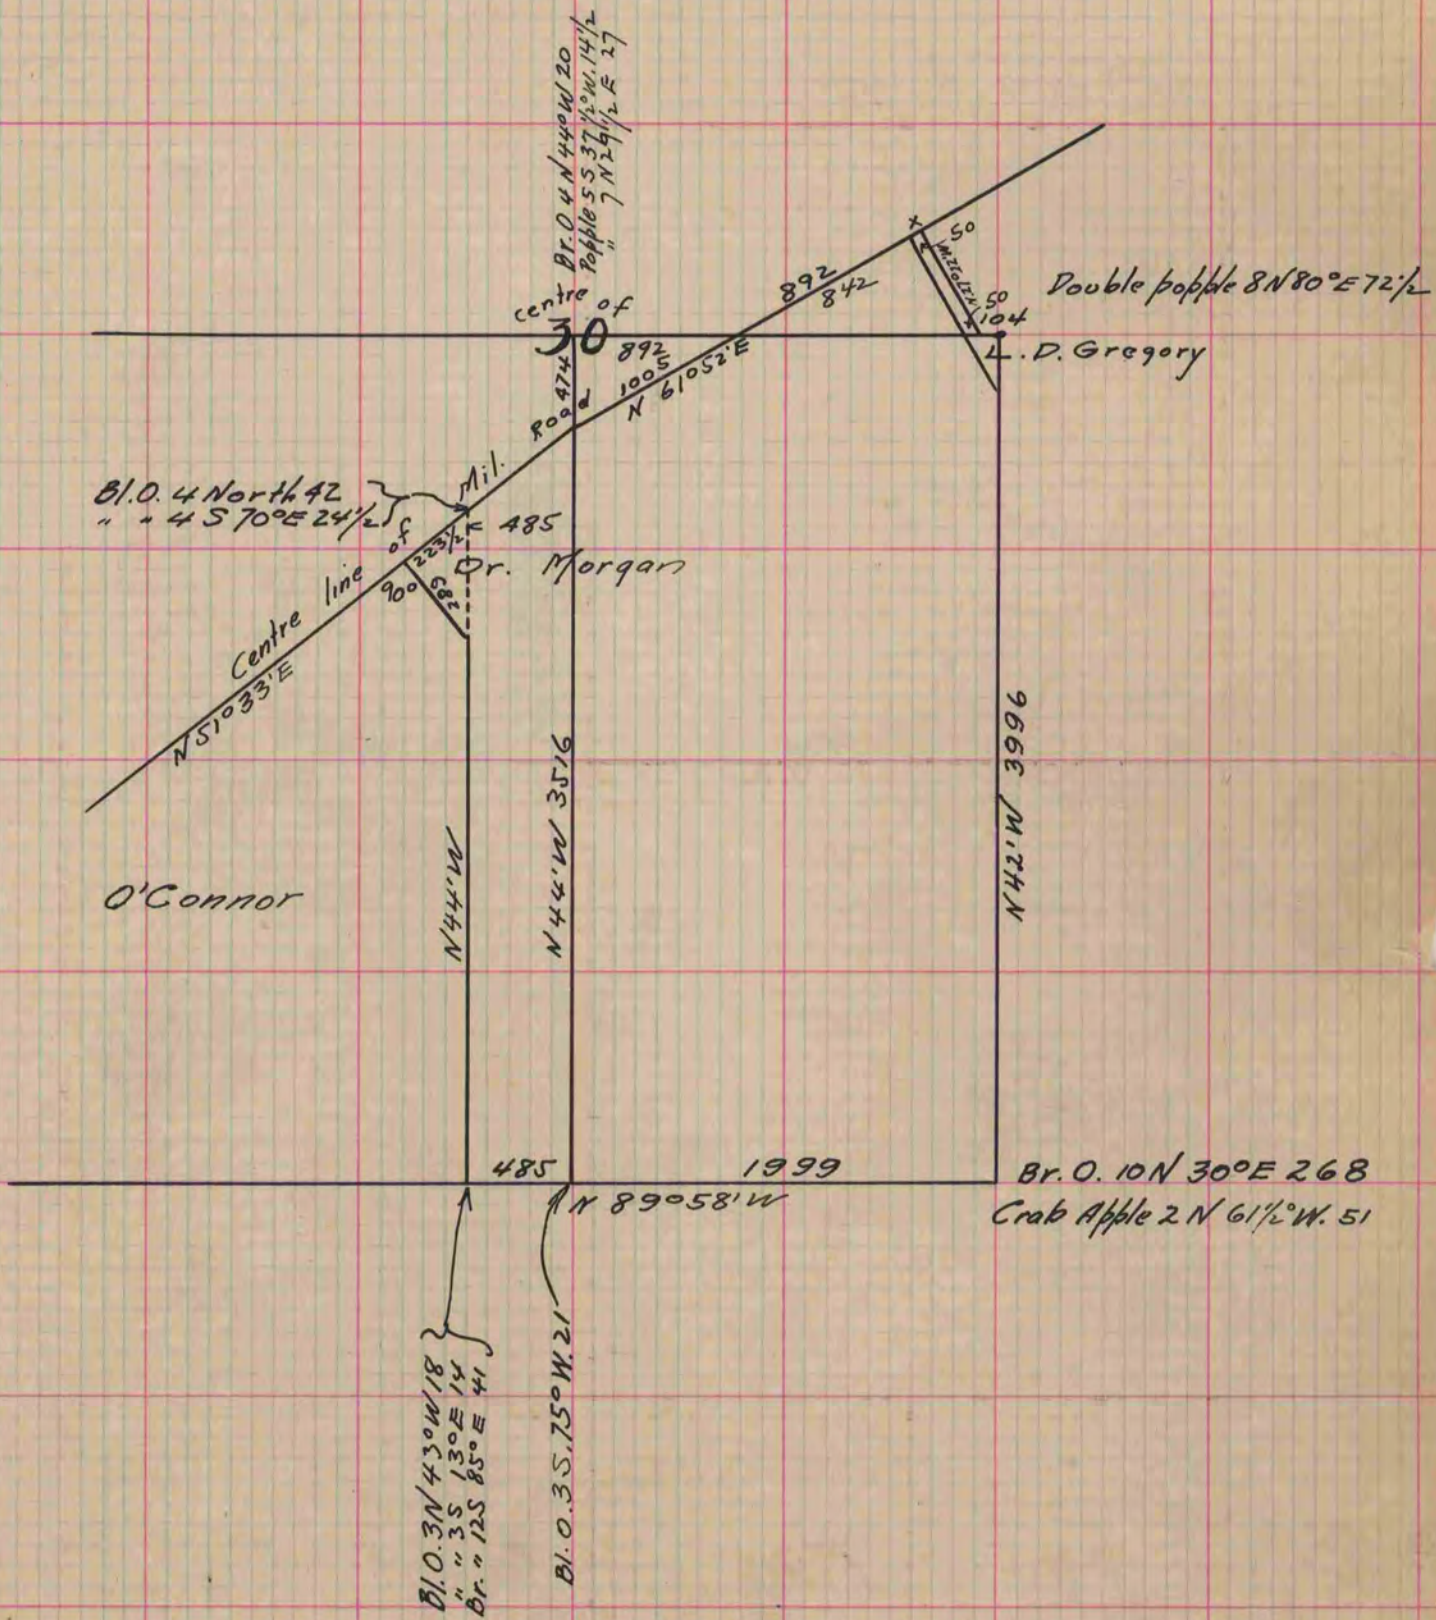

# MICROFILMED PLAT AND RECORD

121  
V-1

COUNTY BUILDING  
CITY OF JANESVILLE

Of a Survey on Section 30 T 1 R 13 E. of the 4 P. M. in Turtle Township  
Rock County, Wisconsin, made October the 1st 1859

I hereby certify that the following is a correct record of said survey as made by me.

(Signed) E. F. Hobart Deputy  
R. H. B. County Surveyor.

Copied from Page 130 Vol. One Original County Surveyors Record