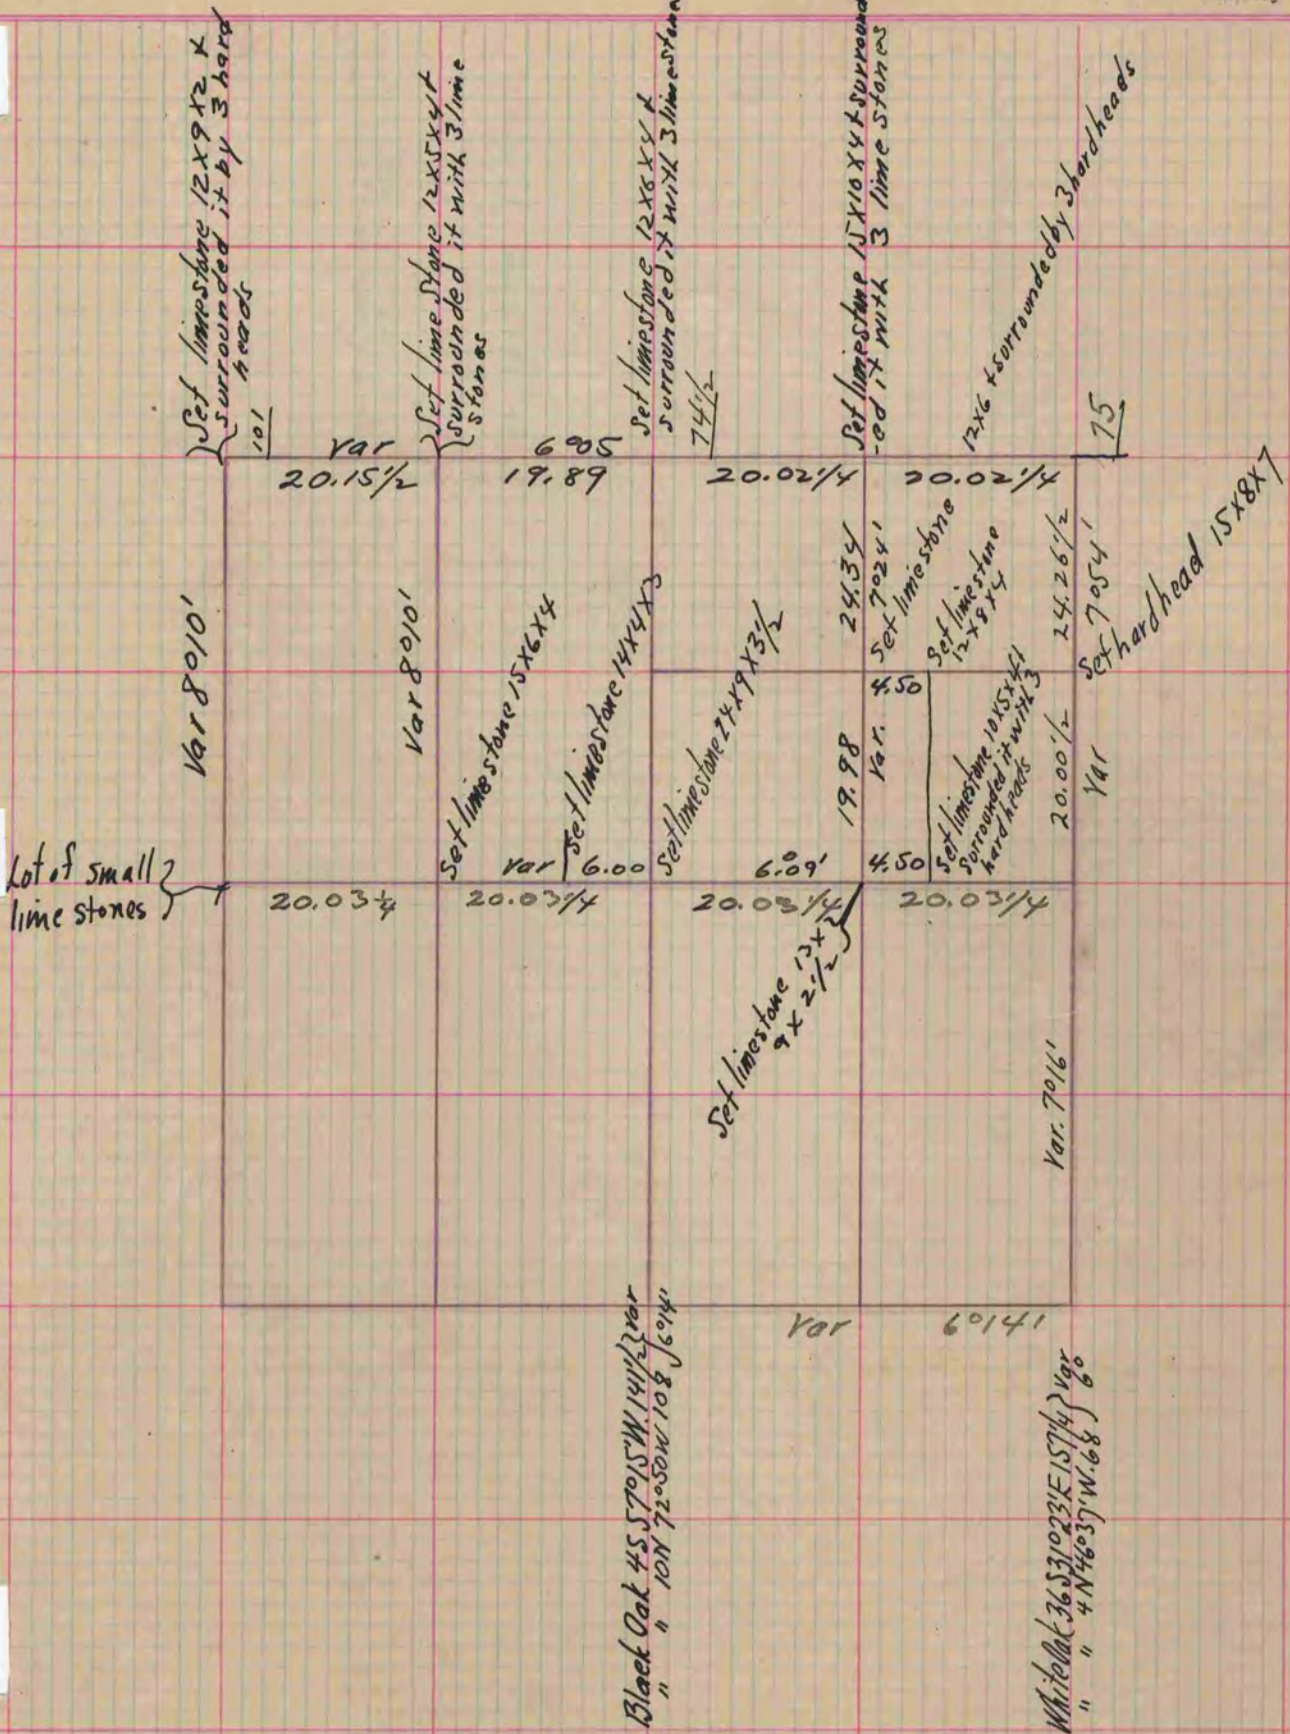

MICROFILMED

PLAT AND RECORD

151

V-1

COUNTY BUILDING
CITY OF JANESVILLE

Of a Survey on Section 2 T 1 R 13 E. of the 4 P. M. in Turtle Township

Rock County, Wisconsin, made March the 7th 1861

I hereby certify that the following is a correct record of said survey as made by me.

(Signed) Edward Ruger
R.H.B. County Surveyor.

Copied from Page 160 Vol. 1. Original County Surveyors Record