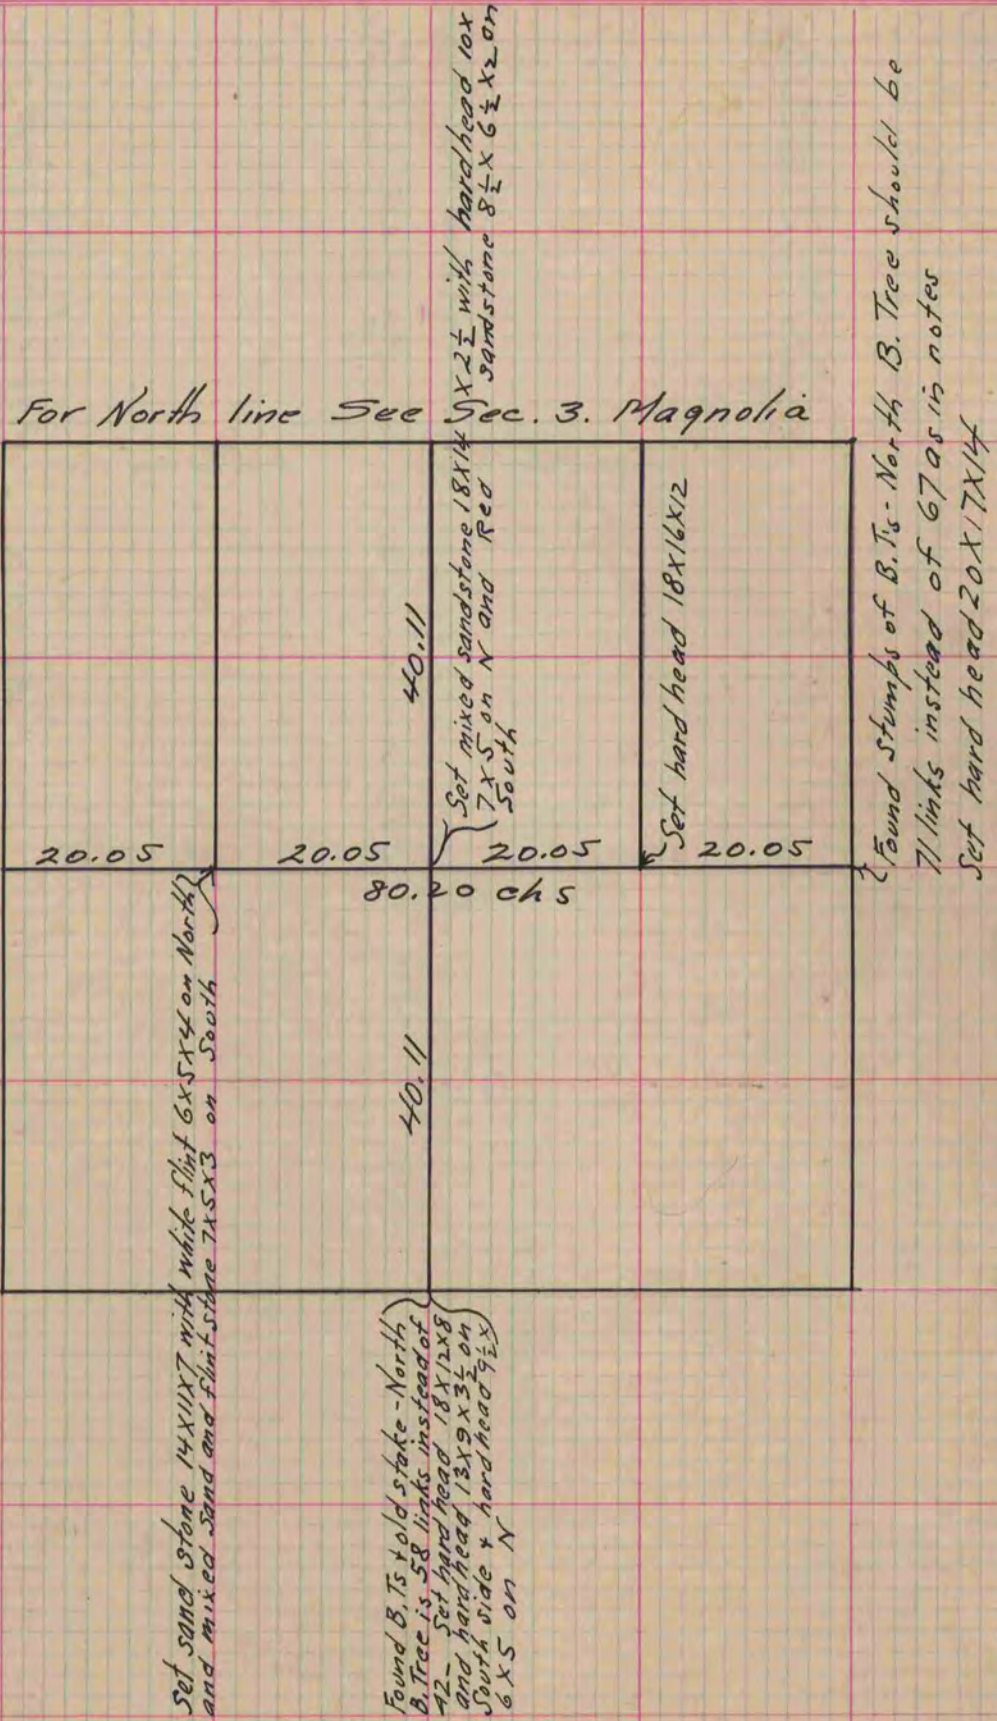

# PLAT AND RECORD

195  
V-1

**MICROFILMED**

COUNTY BUILDING  
CITY OF JANESVILLE

Of a Survey on Section 10 T 3 R 10 E. of the 4 P. M. in Magnolia Township

Rock County, Wisconsin, made December the 10<sup>th</sup> 1863

I hereby certify that the following is a correct record of said survey as made by me.

Signed J. D. Locke  
R.H.B. County Surveyor.

Copied from Upper 1/2 of Page 198 Vol. 1. Original County Surveyors Record