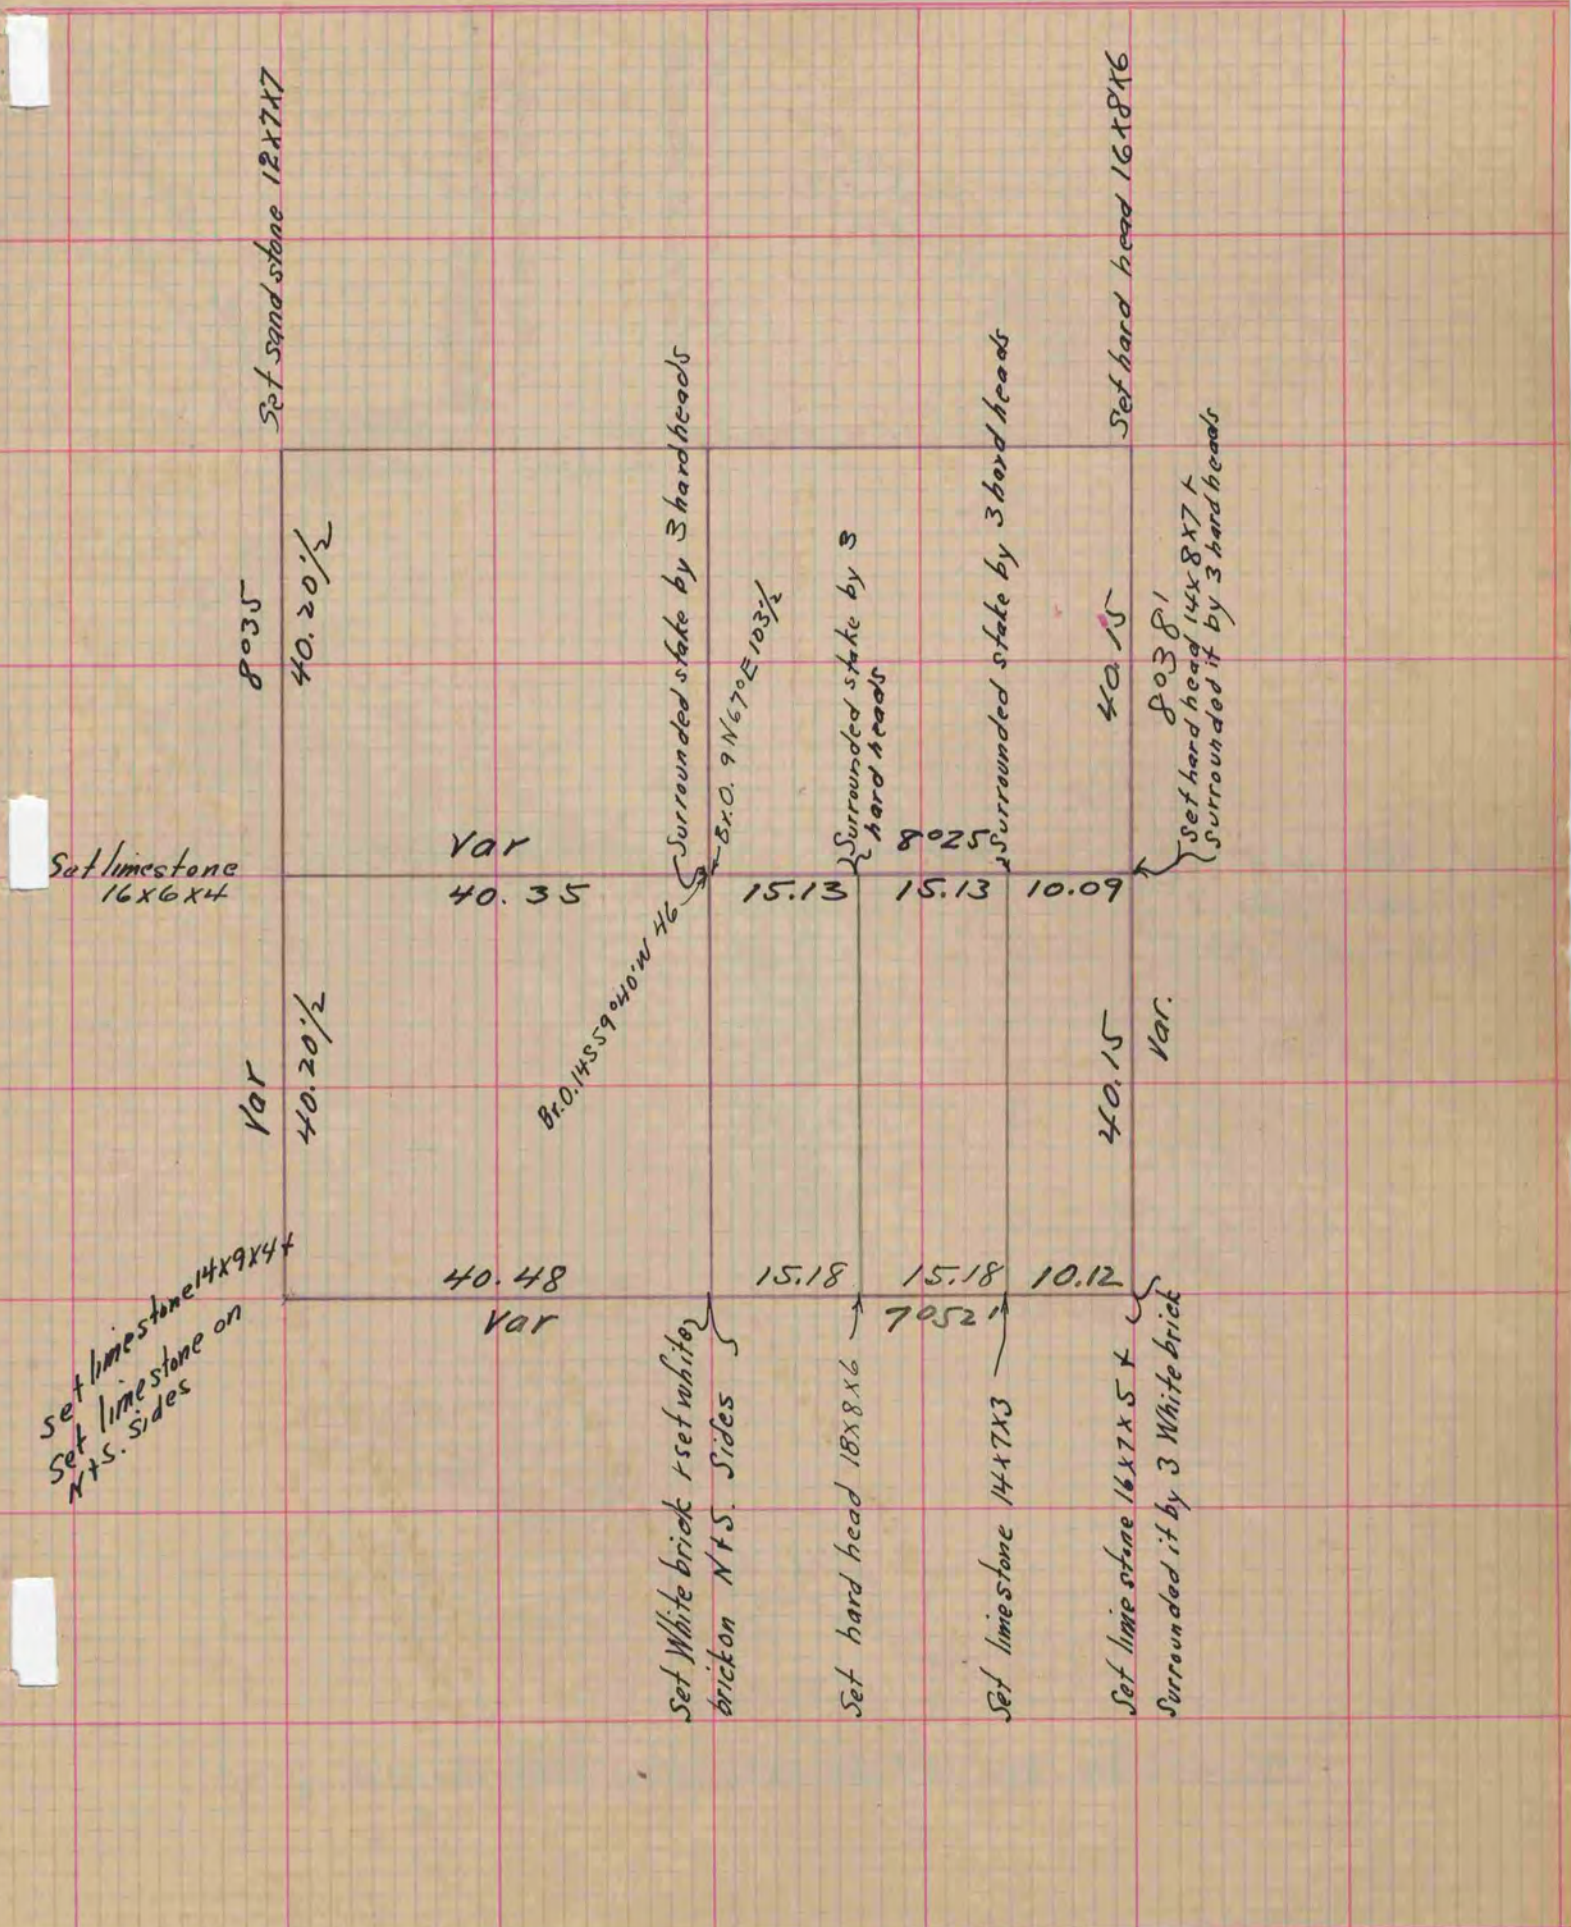

PLAT AND RECORD

MICROFILMED

COUNTY BUILDING
CITY OF JANESVILLE

Of a Survey on Section 8 T 3 R 12 E. of the 4 P. M. in Janesville Township

Rock County, Wisconsin, made April the 19th 1861

I hereby certify that the following is a correct record of said survey as made by me.

(Signed) Edward Ruger
R.H.B. County Surveyor.

Copied from Page 168 Vol. 1. Original County Surveyors Record