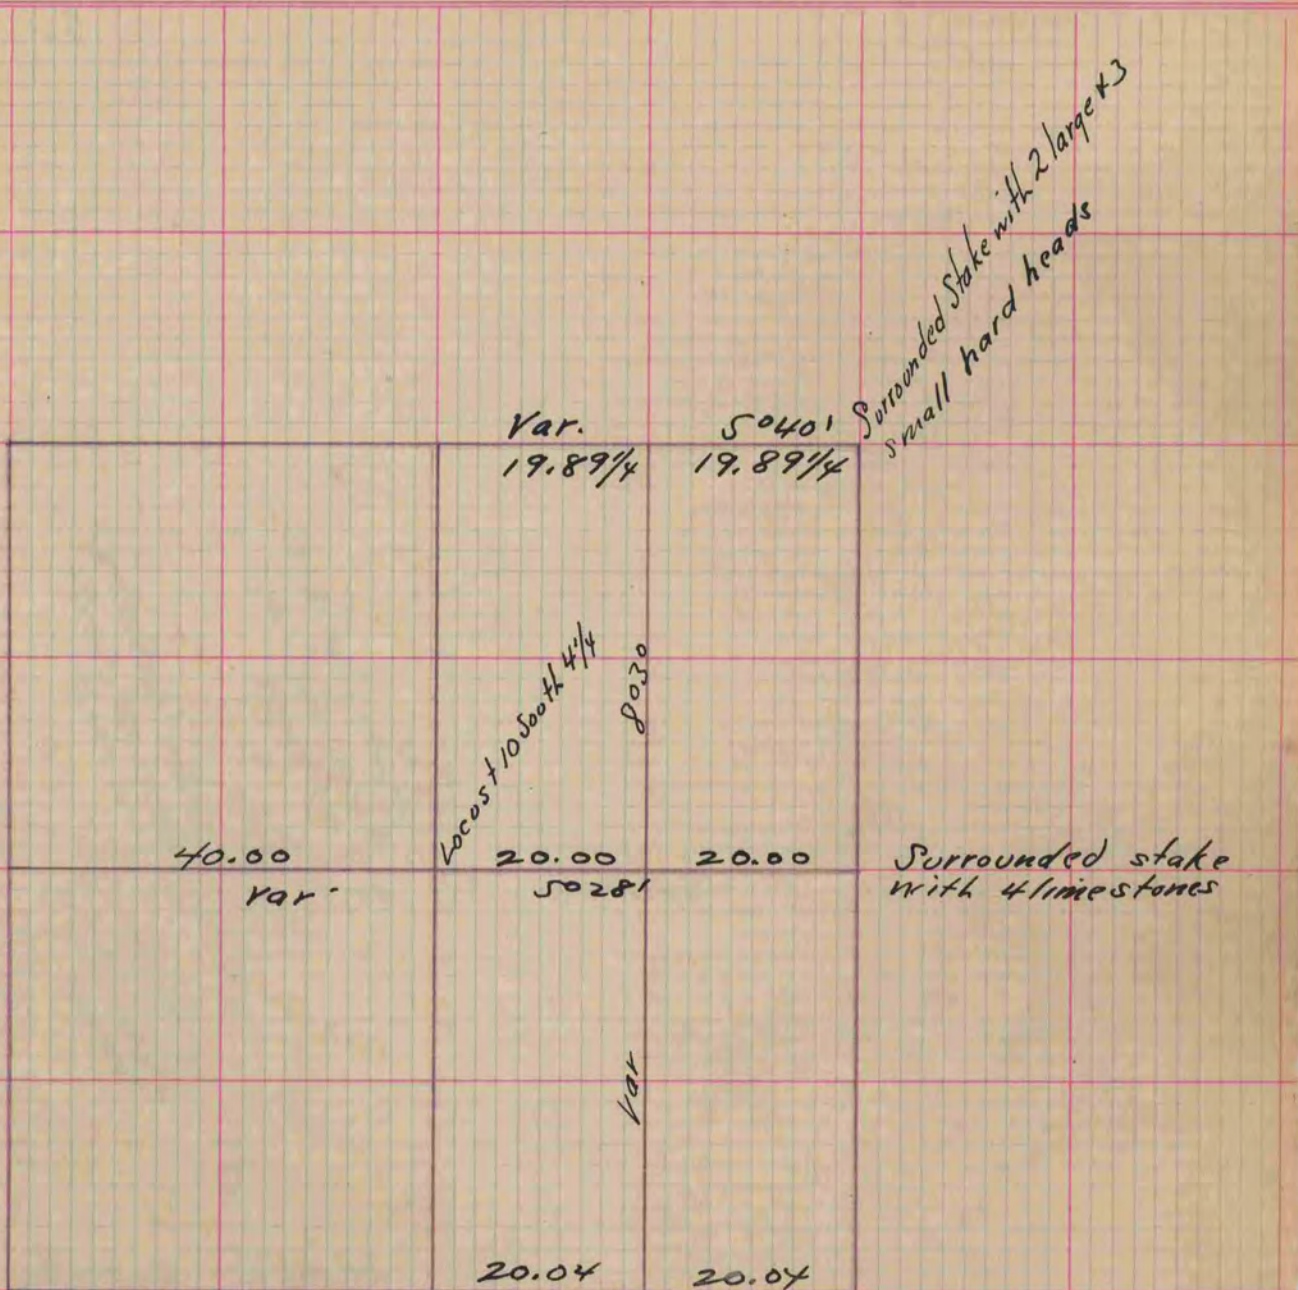

MICROFILMED

PLAT AND RECORD

155

V-1

COUNTY BUILDING
CITY OF JANESVILLE

Of a Survey on Section 17 T 3 R 13 E. of the 4 P. M. in Harmony Township

Rock County, Wisconsin, made March the 26th 1861

I hereby certify that the following is a correct record of said survey as made by me.

(Signed) Edward Ruger
R. H. B. County Surveyor.

Copied from Page 164 Vol. 1. Original County Surveyors Record