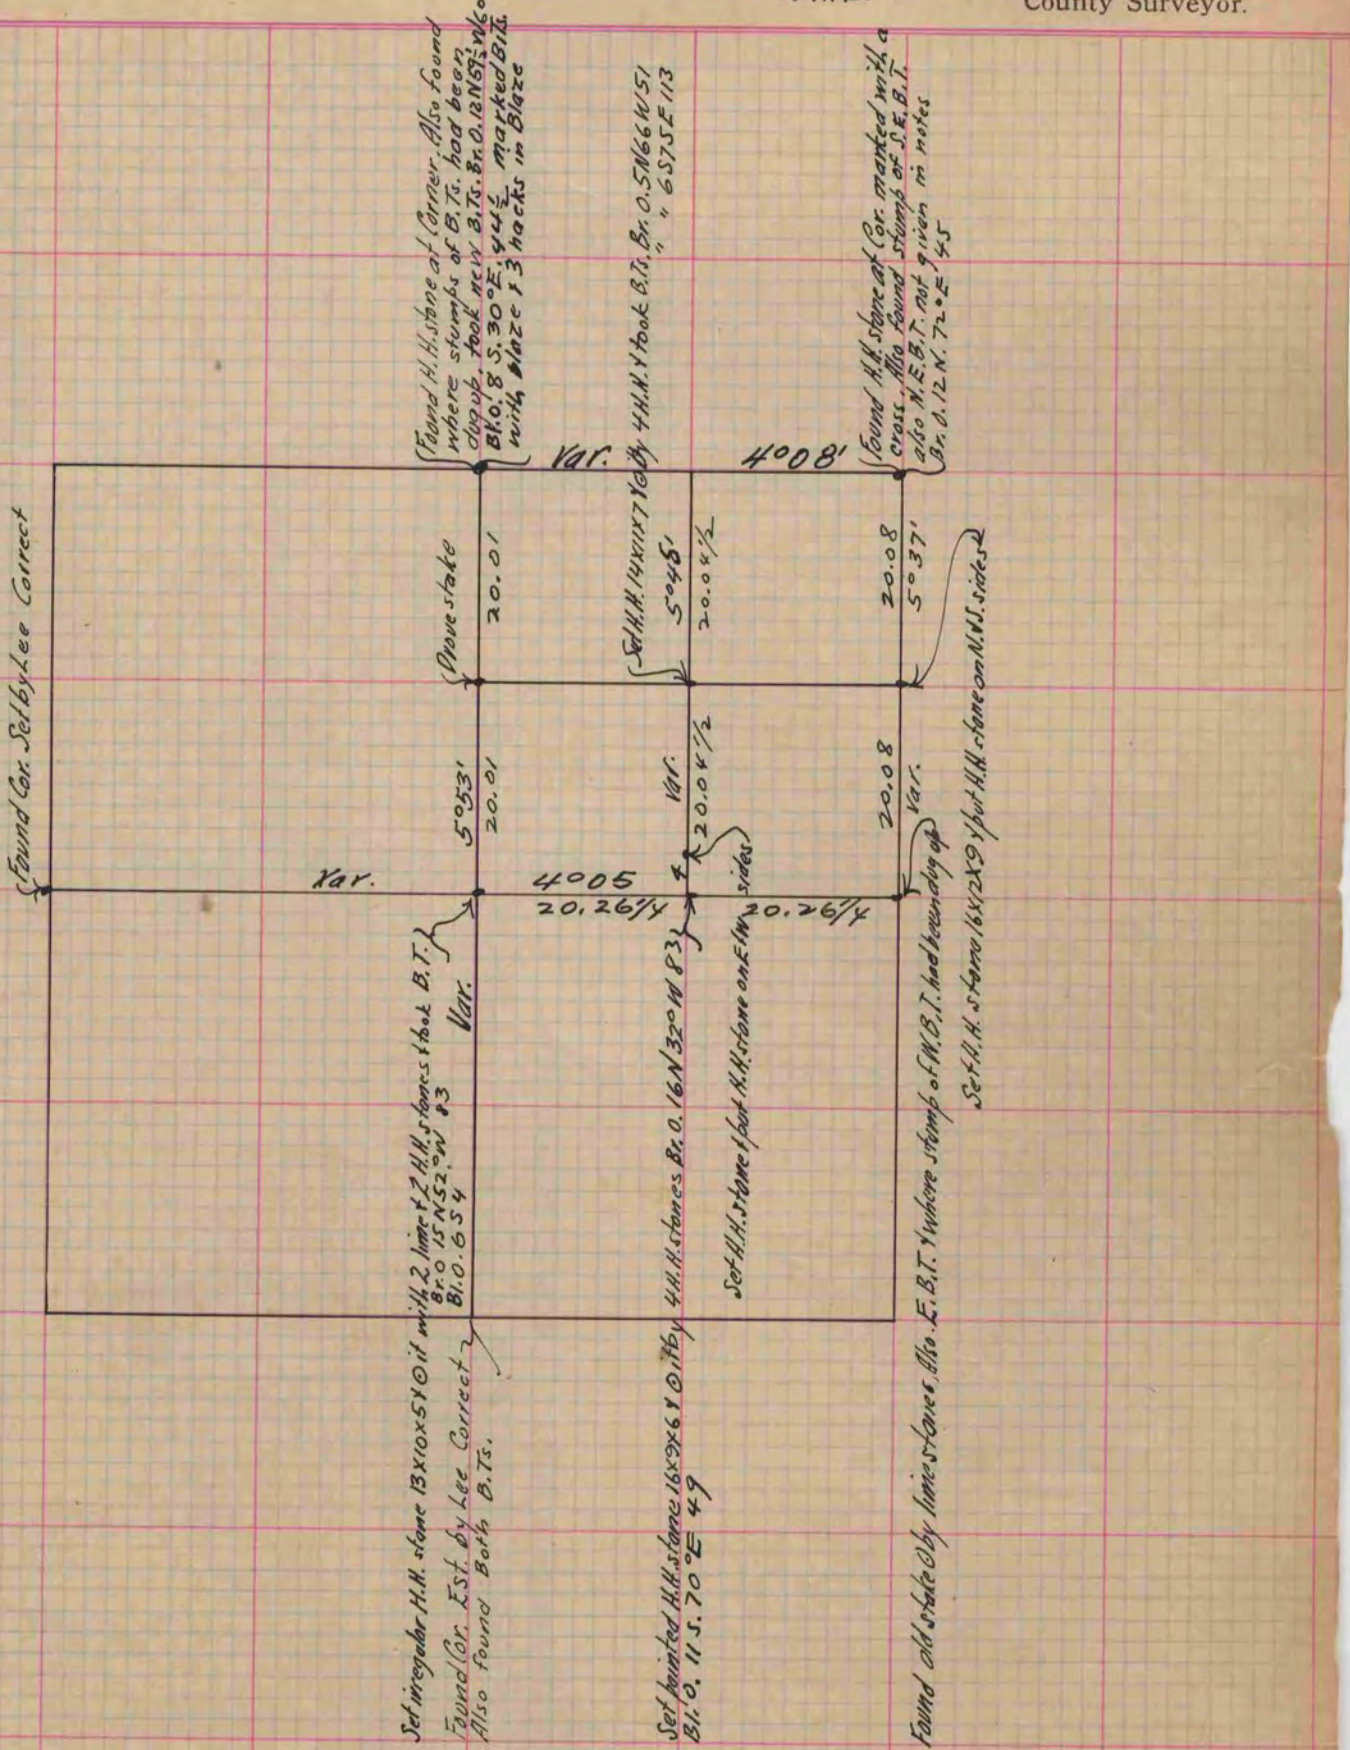

PLAT AND RECORD

MICROFILMED

COUNTY BUILDING
CITY OF JANESVILLE

Of a Survey on Section 11 T 4 R 14 E. of the 4 P. M. in Lima Township

Rock County, Wisconsin, made June the 12 1876

I hereby certify that the following is a correct record of said survey as made by me.

(Signed) Edward Ruger
R.H.B. County Surveyor.

Copied from Page 165 Vol. 2 County Surveyors Record