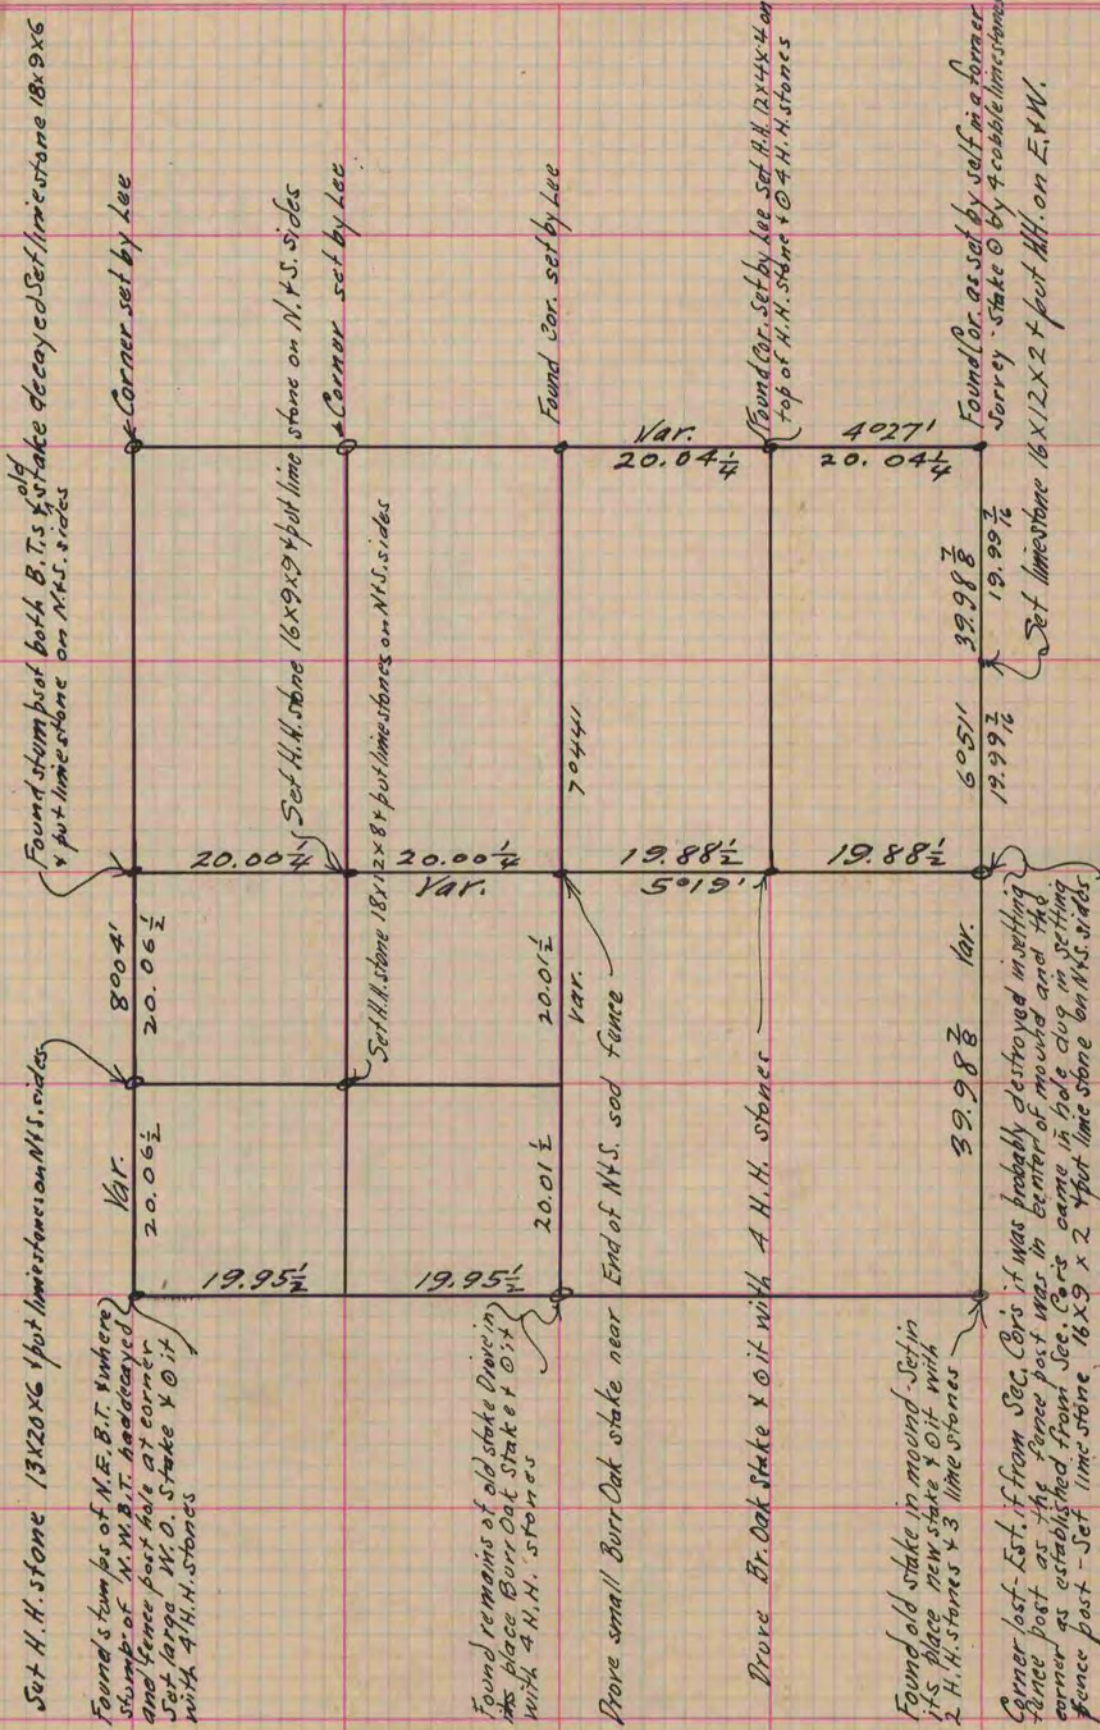

MICROFILMED

PLAT AND RECORD

Of a Survey on Section 23 T 2 R 14 E. of the 4 P. M. in Bradford Township
Rock County, Wisconsin, made November the 11th 1873

I hereby certify that the following is a correct record of said survey as made by me.

COUNTY BUILDING
CITY OF JANESVILLE

(Signed) Edward Ruger
R. H. B. County Surveyor.

Copied from page 71 Vol. 2. Original County Surveyors Record