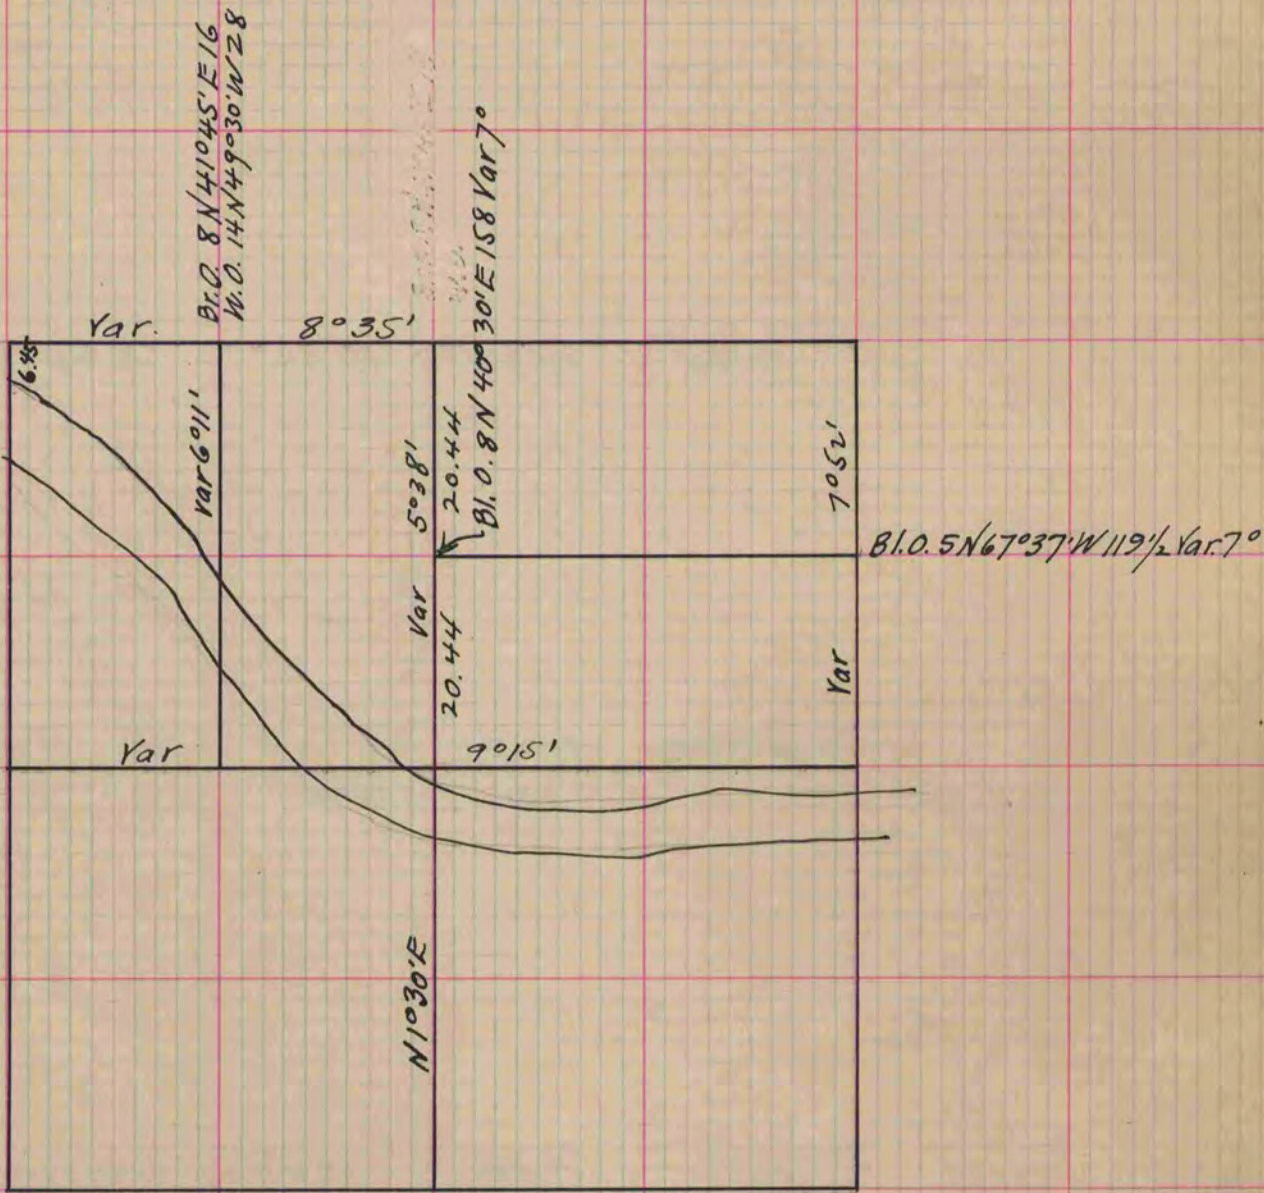

MICROFILMED

PLAT AND RECORD

123

✓-1

COUNTY BUILDING
CITY OF JANESVILLE

Of a Survey on Section 15 T 4 R 12 E. of the 4 P. M. in Fulton Township

Rock County, Wisconsin, made December the 24th 1859

I hereby certify that the following is a correct record of said survey as made by me.

(Signed) Edward Ruger
R.H.B. County Surveyor.

Copied from Page 132 Vol. One Original County Surveyors Record