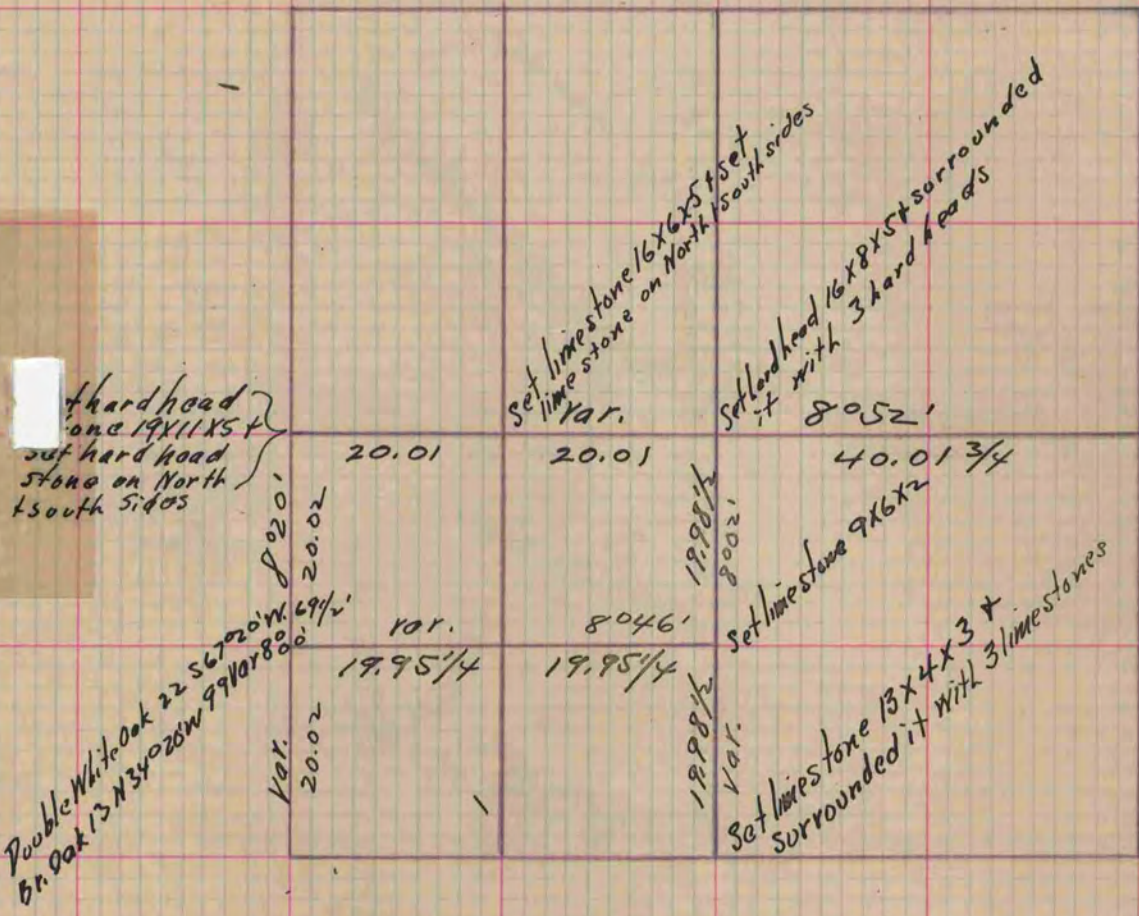

PLAT AND RECORD

MICROFILMED

COUNTY BUILDING
CITY OF JANESVILLE

Of a Survey on Section 2 T 3 R 12 E. of the 4 P. M. in Janesville Township
Rock County, Wisconsin, made March the 11th 1861

I hereby certify that the following is a correct record of said survey as made by me.

(Signed) Edward Ruger
R.H.B. County Surveyor.

Copied from Page 162 Vol. One Original County Surveyors Record