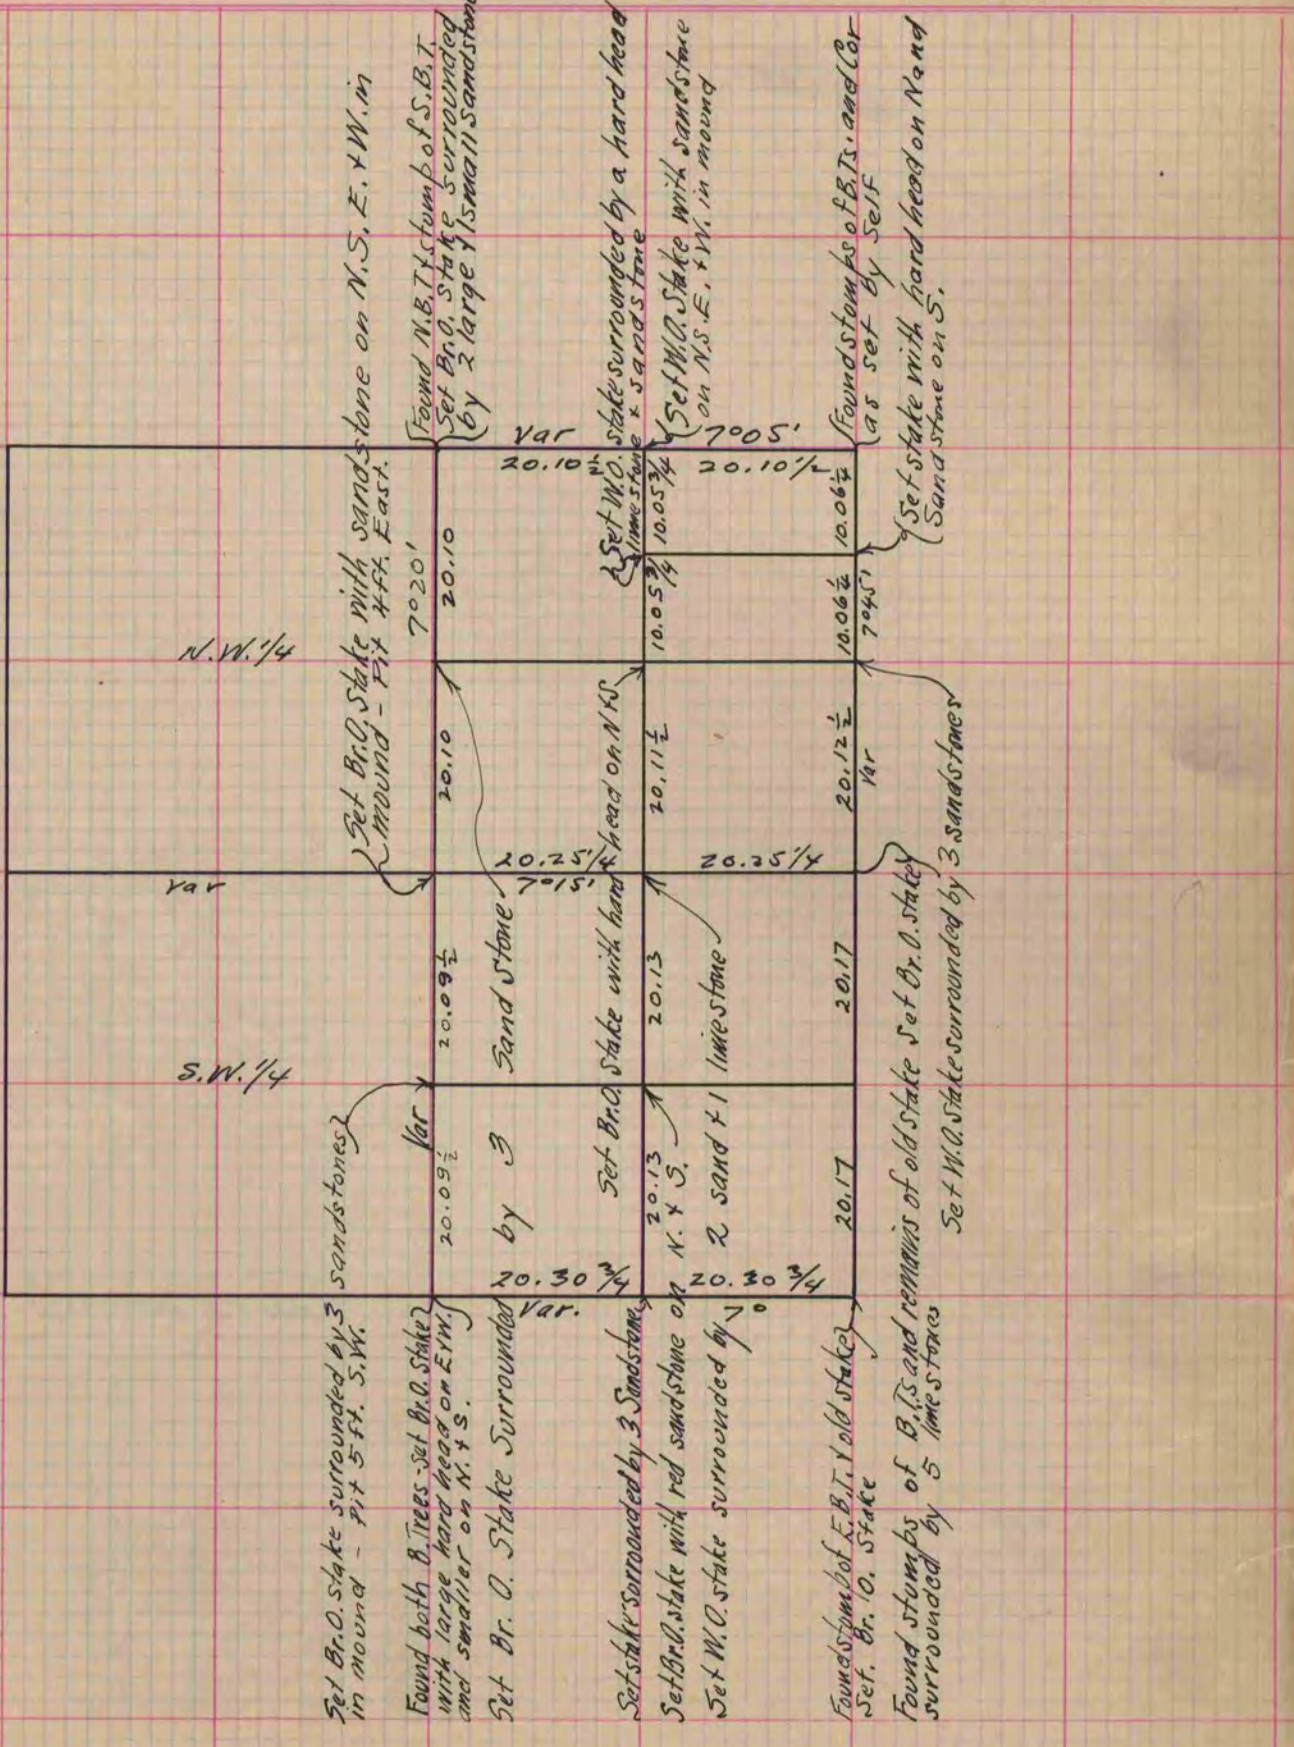

MICROFILMED

PLAT AND RECORD

COUNTY BUILDING
CITY OF JANESVILLE

Of a Survey on Section 16 T 3 R 10 E. of the 4 P. M. in Magnolia Township

Rock County, Wisconsin, made April the 7 19 1868

I hereby certify that the following is a correct record of said survey as made by me.

(Signed) S. D. Locke
R. H. B. County Surveyor.

Copied from Page 263 Vol. 1. Original County Surveyors Record