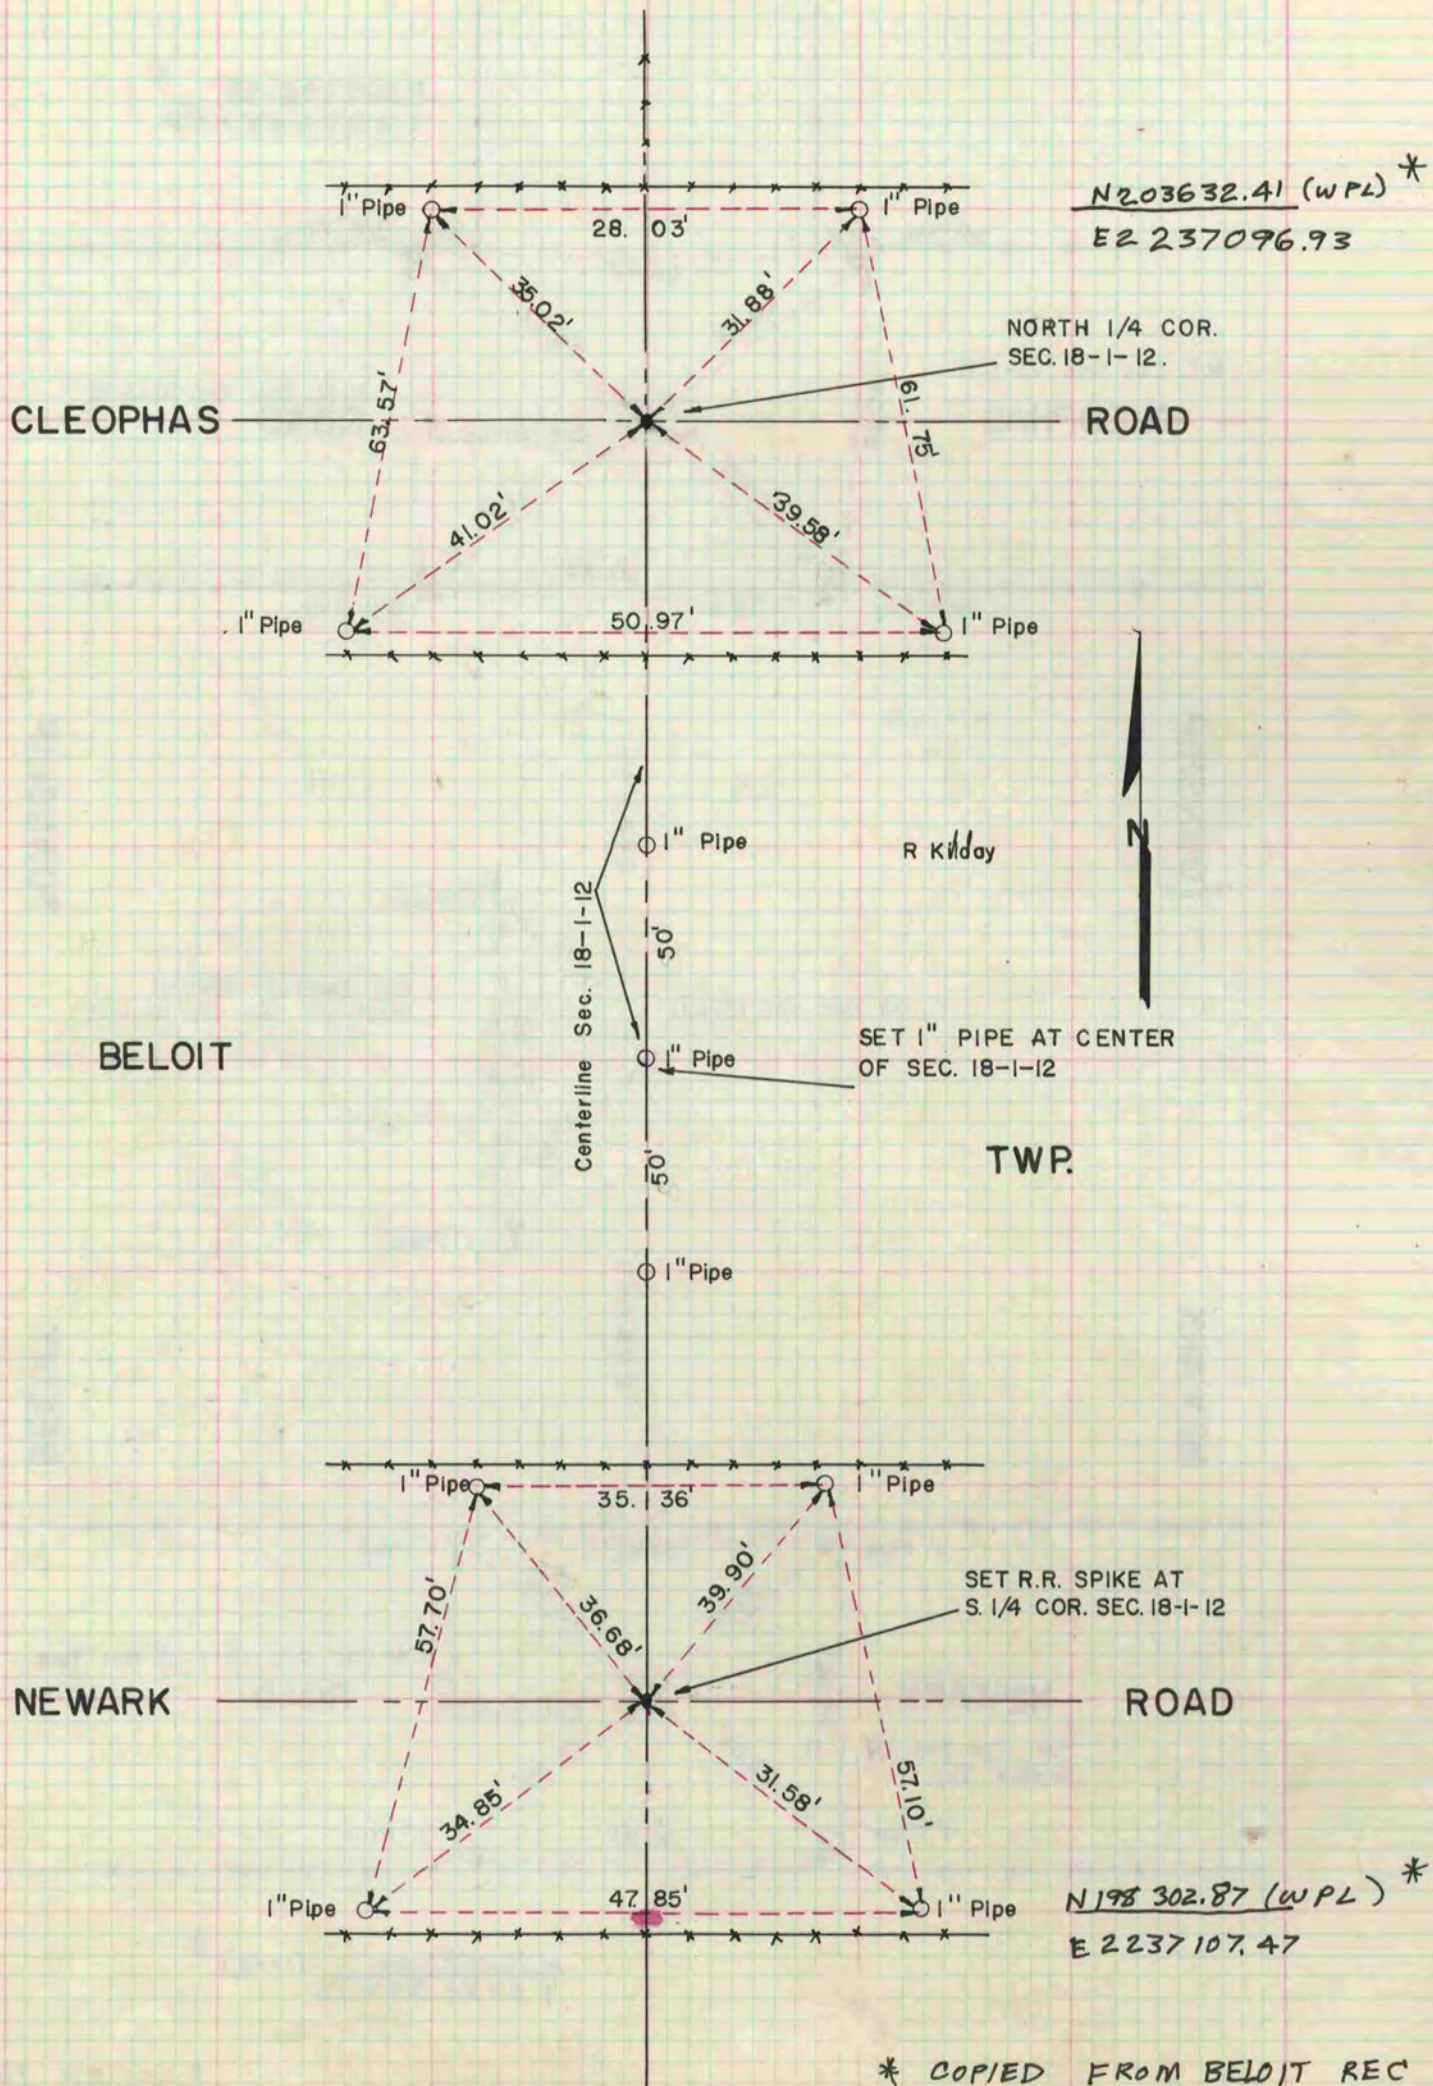

# PLAT AND RECORD

COUNTY BUILDING  
CITY OF JANESVILLE

COUNTY BUILDING  
CITY OF JANESVILLE

Of a Survey on Section 18 T. 1 N. R. 12 E. of the 4 P. M. in BELOIT Township

Rock County, Wisconsin, made OCTOBER the 13th 1960

I hereby certify that the following is a correct record of said survey as made by me.

County Surveyor.

**MICROFILMED**

\* COPIED FROM BELOIT REC  
12/8/75 DAB