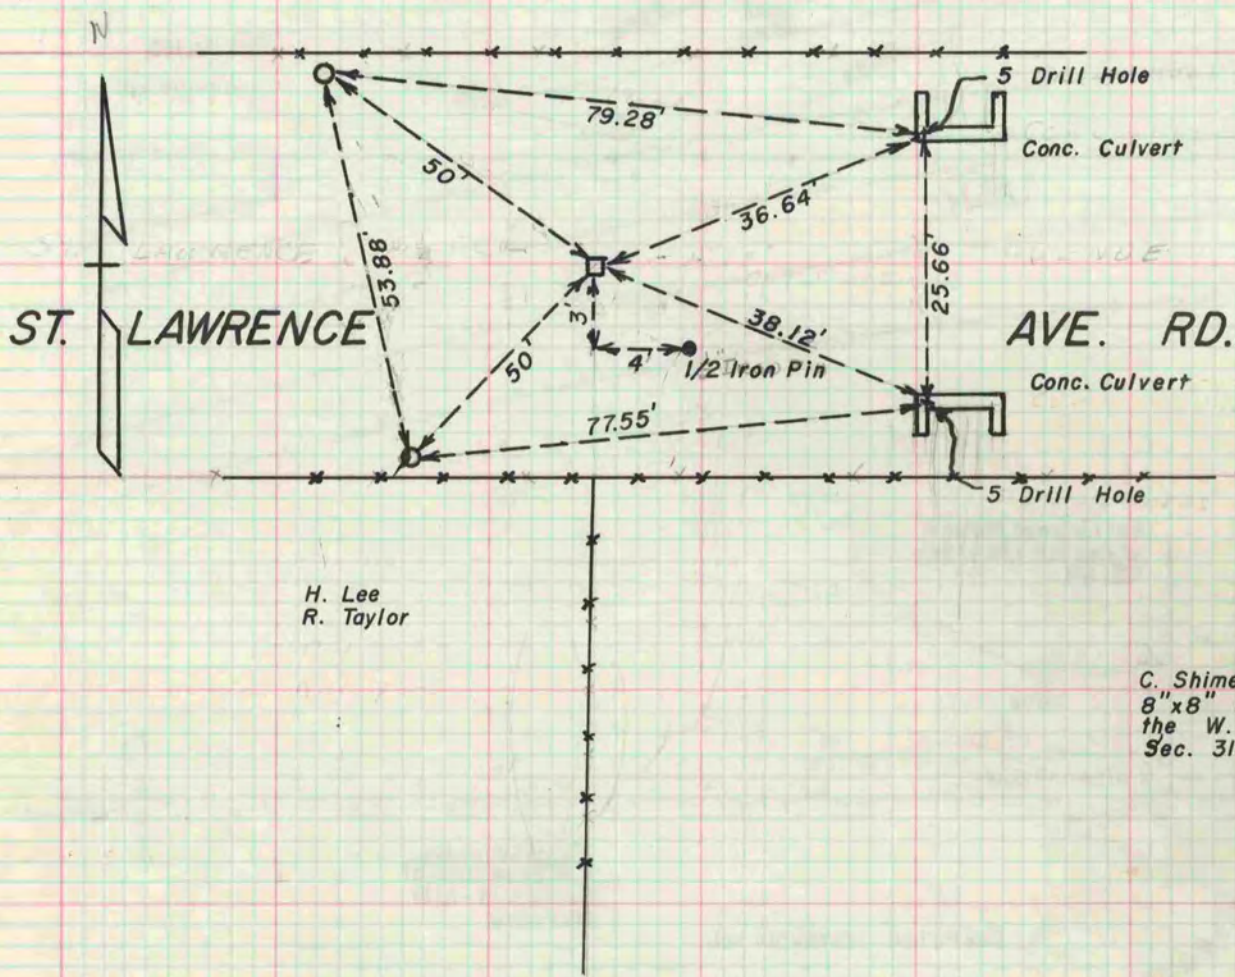

PLAT AND RECORD

117
Vf4

COUNTY BUILDING
CITY OF JANESVILLE

Of a Survey on Section 31 T 1 R 12 E. of the 4 P. M. in BELOIT Township

Rock County, Wisconsin, made APRIL the 8th 1963

I hereby certify that the following is a correct record of said survey as made by me.

MICROFILMED

R. B. Hoffman

County Surveyor.

SEE PAGE 6