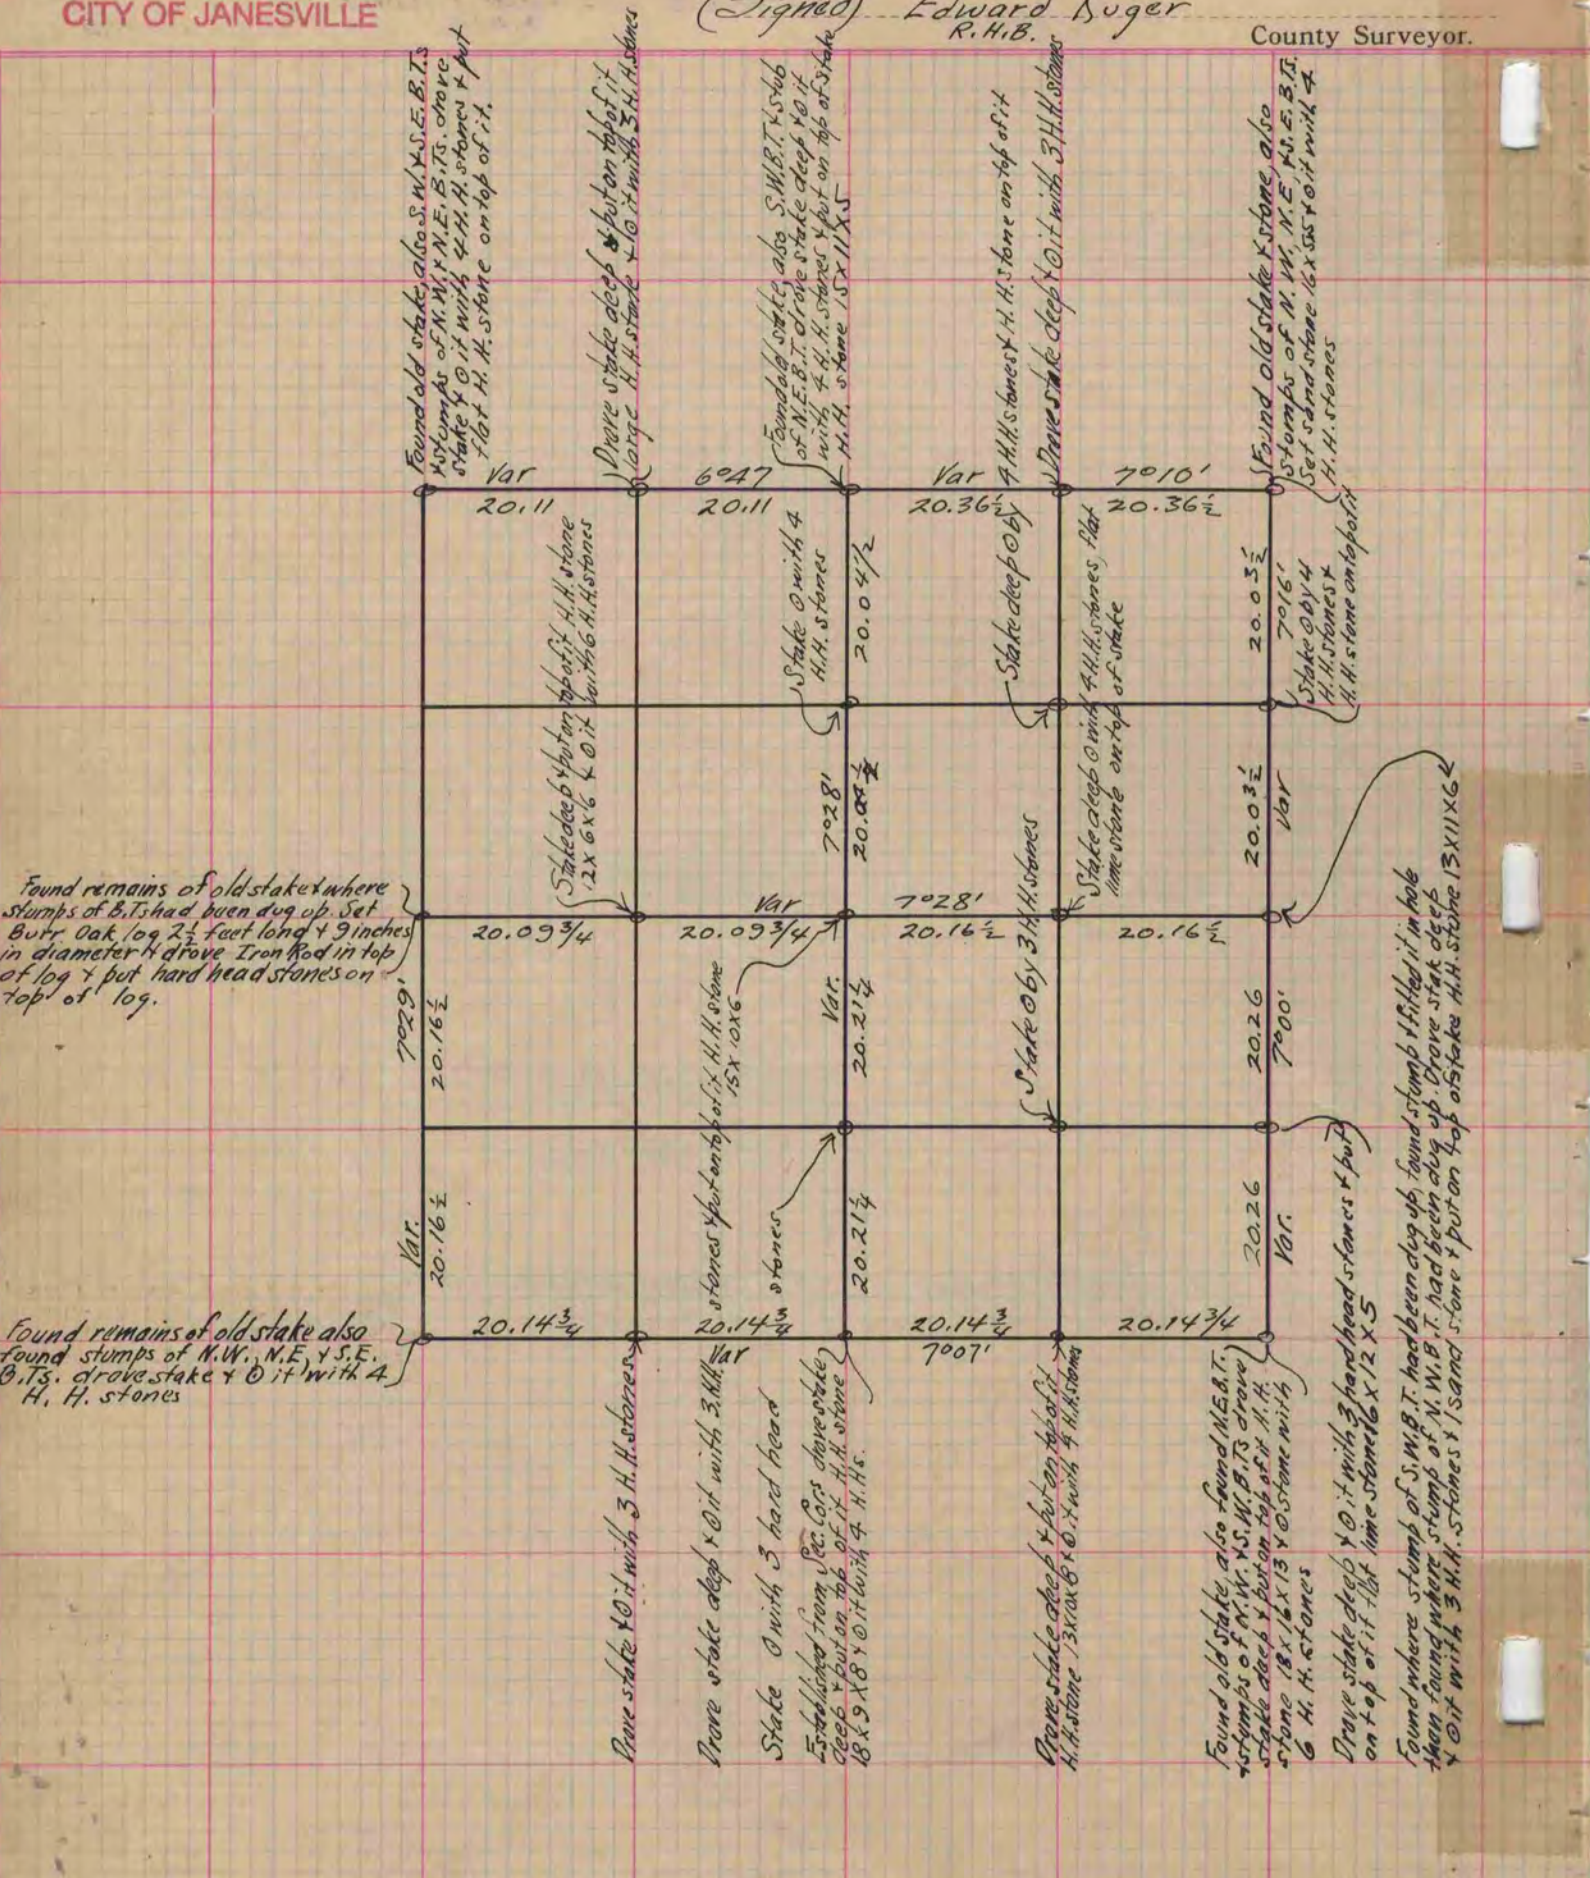

# PLAT AND RECORD

Of a Survey on Section 29 T 4 R 11 E. of the 4 P. M. in Porter Township

Rock County, Wisconsin, made June the 6-7-8 1871

I hereby certify that the following is a correct record of said survey as made by me.

COUNTY BUILDING  
CITY OF JANESVILLE

(Signed) Edward Ruger  
R.H.B.

County Surveyor.

Copied from lower 1/2 of Page 41 Vol. 2 Original County Surveyors Record