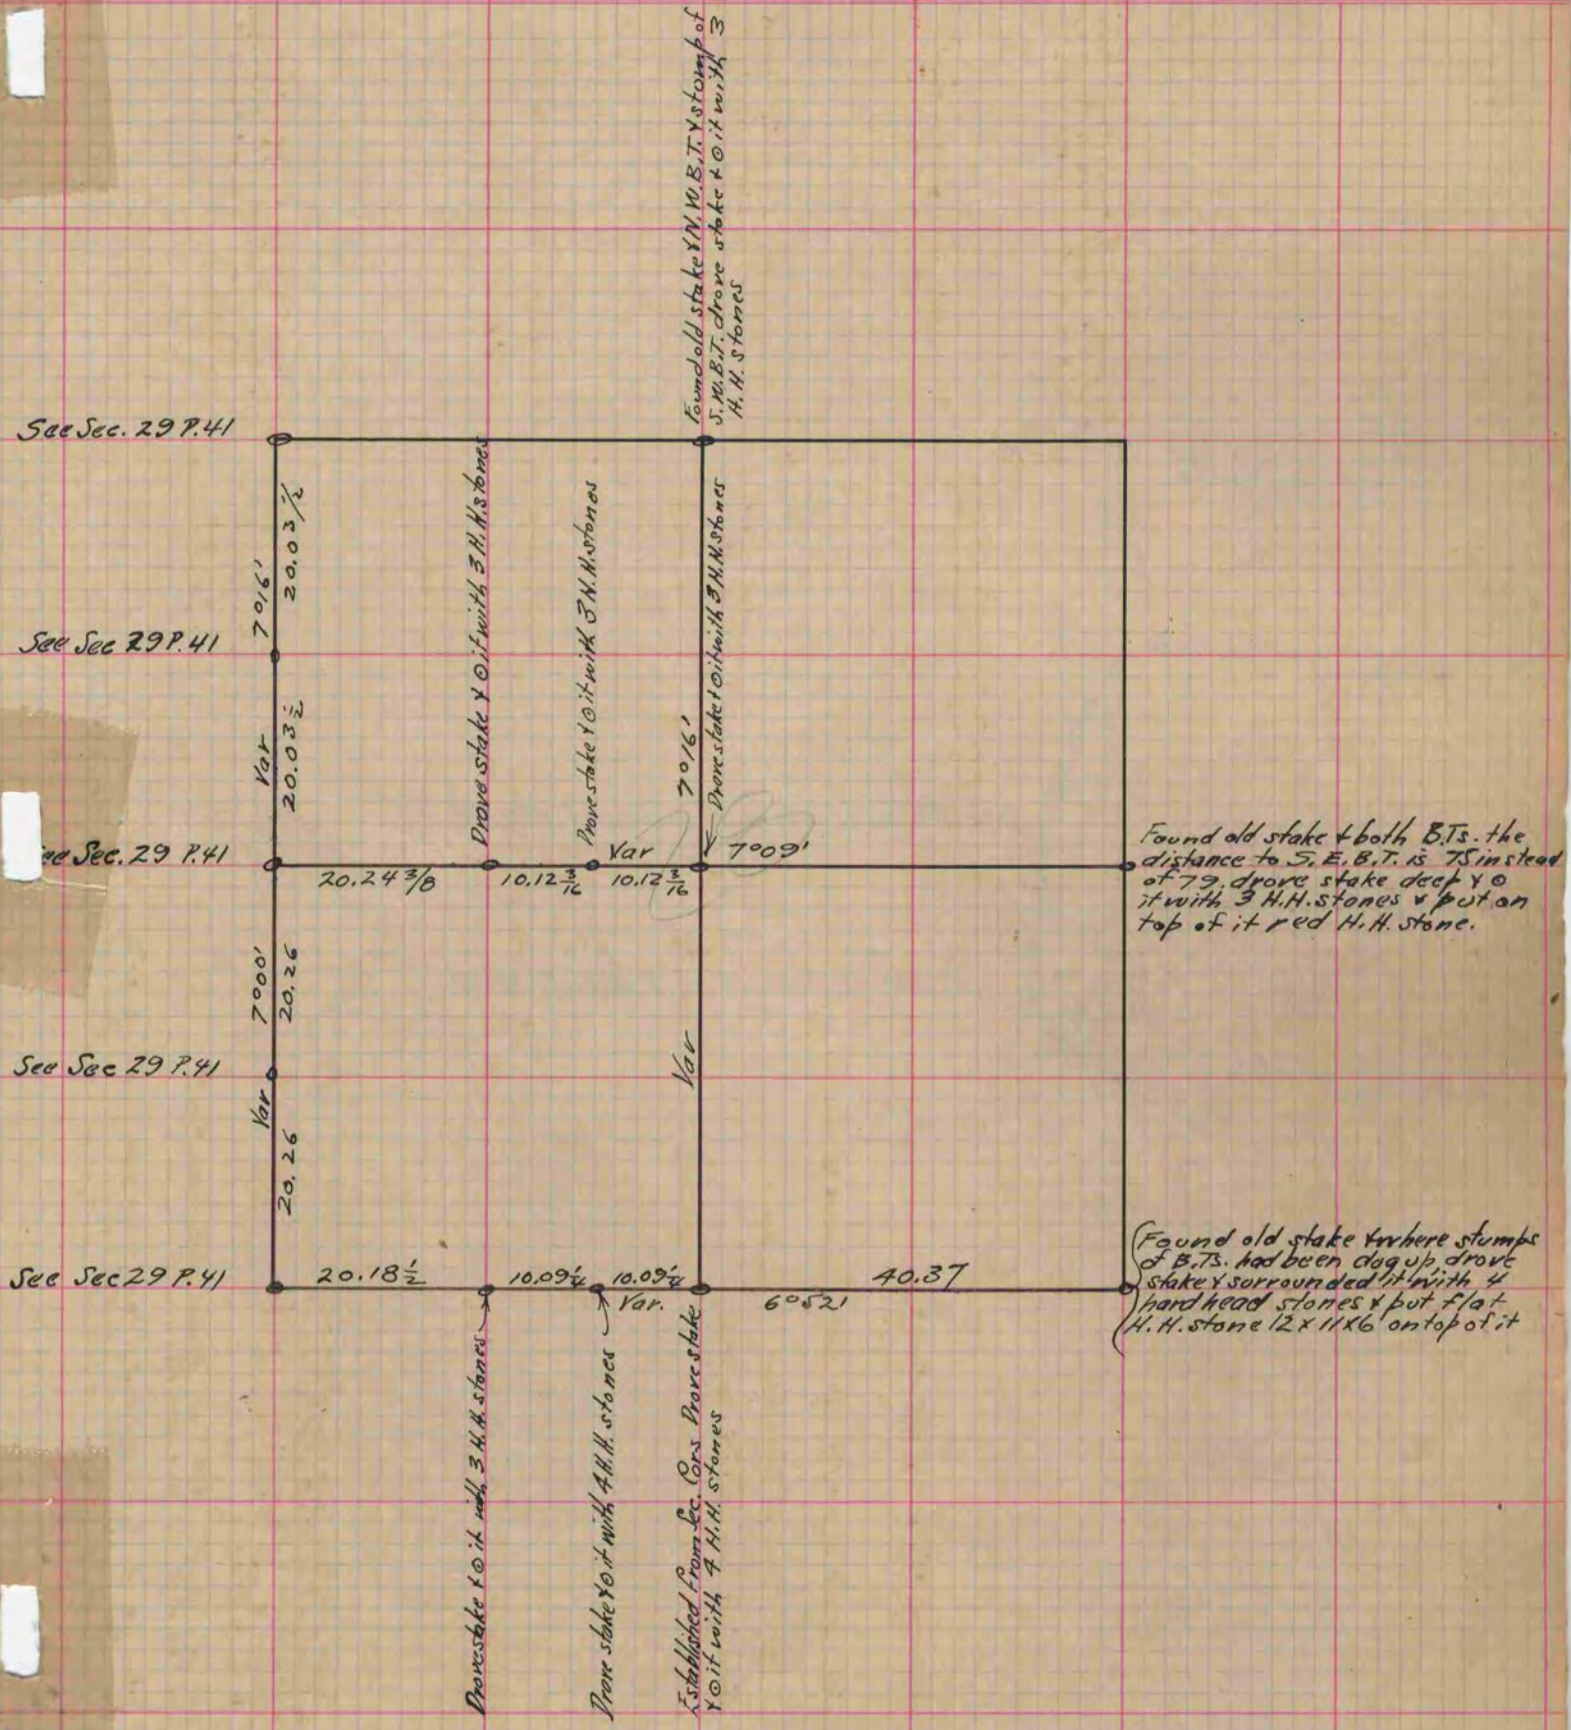

MICROFILMED PLAT AND RECORD

69
V-2

COUNTY BUILDING
CITY OF JANESVILLE

Of a Survey on Section 28 T 4 R 11 E. of the 4 P. M. in Porter Township

Rock County, Wisconsin, made June the 8th 1871

I hereby certify that the following is a correct record of said survey as made by me.

(Signed) Edward Ruger
R.H.B. County Surveyor.

Copied from Page 42 Vol. 2. Original County Surveyors Record