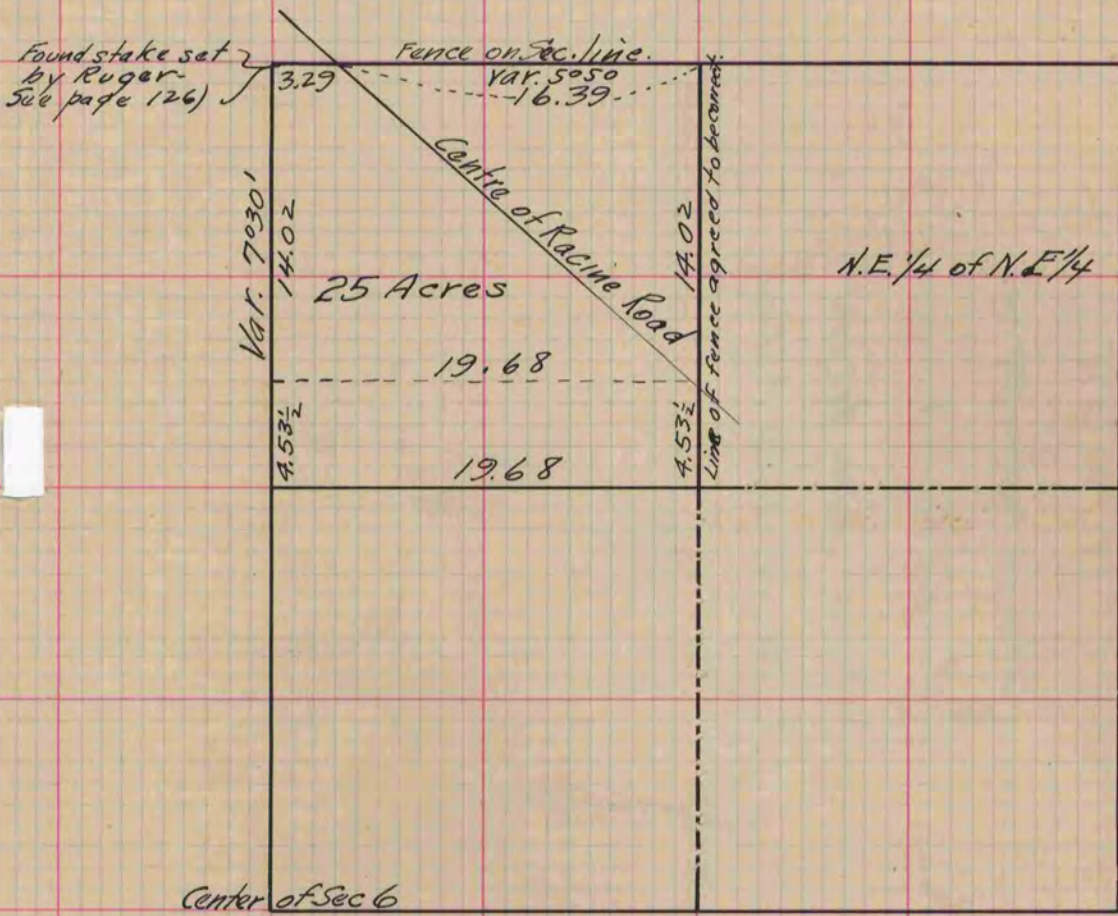

MICROFILMED

PLAT AND RECORD

COUNTY BUILDING
CITY OF JANESVILLE

Of a Survey on Section 6 T 2 R 13 E. of the 4 P. M. in La Prairie Township

Rock County, Wisconsin, made May the 10th 1869

I hereby certify that the following is a correct record of said survey as made by me.

(Signed) R. K. Lee
R.H.B. Dep. County Surveyor.

Copied from Page 279 Vol. 1. Original County Surveyors Record