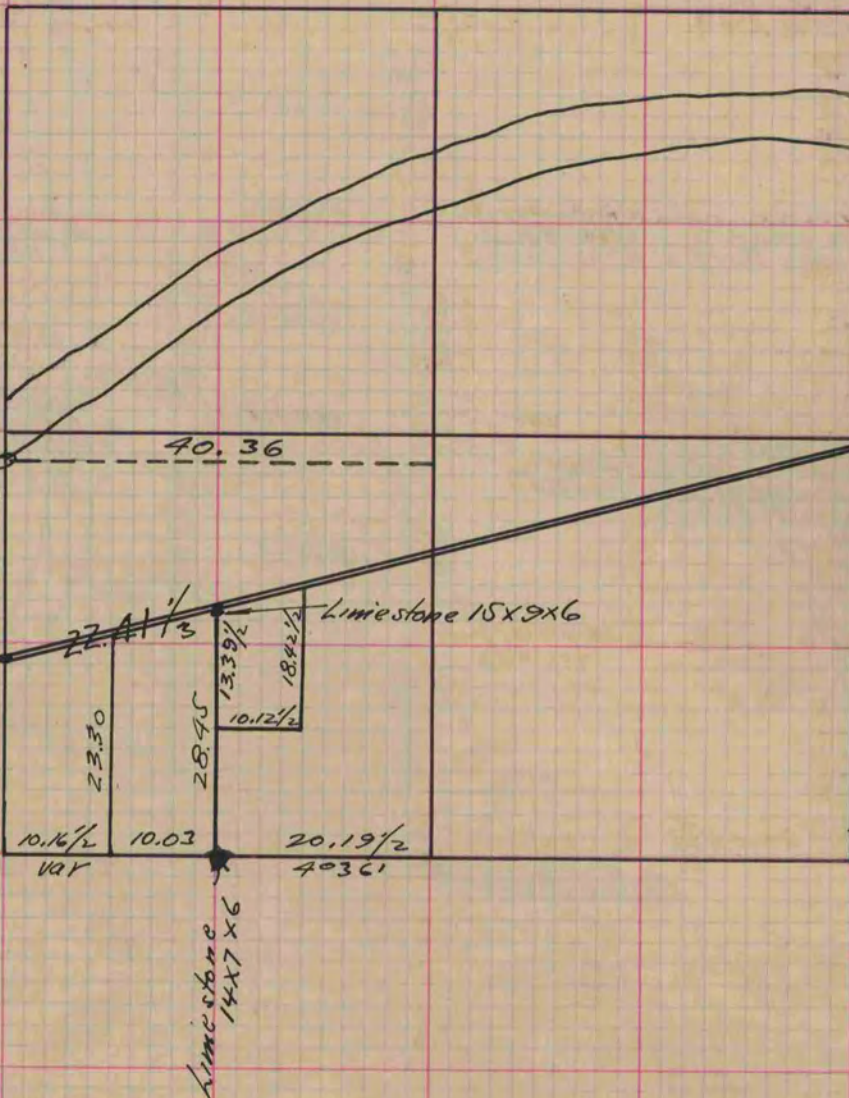

MICROFILMED

PLAT AND RECORD

61
V-2

COUNTY BUILDING
CITY OF JANESVILLE

Of a Survey on Section 2 T 2 R 12 E. of the 4 P. M. in Rock Township

Rock County, Wisconsin, made May the 8th 1871

I hereby certify that the following is a correct record of said survey as made by me.

(Signed) Edward Ruger
R.H.B. County Surveyor.

Copied from Page 38 Vol. 2. Original County Surveyors Record