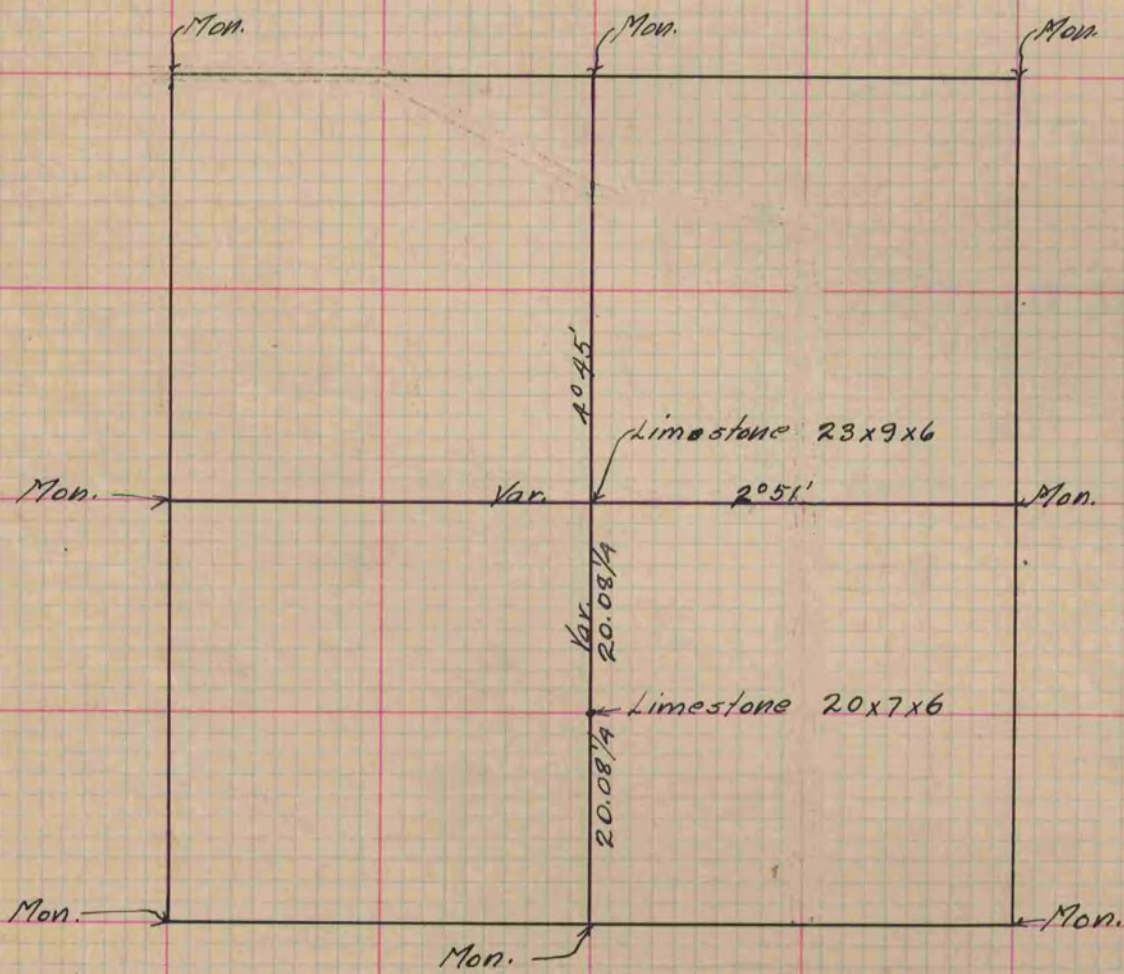

**MICROFILMED** PLAT AND RECORD

Of a Survey on Section 15 T 4 R 13 E. of the 4 P. M. in Milton Township

Rock County, Wisconsin, made May the 22<sup>nd</sup> 1879

I hereby certify that the following is a correct record of said survey as made by me.

COUNTY BUILDING  
CITY OF JANESVILLE

(Signed) Edward Ruger

County Surveyor.

Copied from Page 221 Vol. 2 Original County Surveyor's Record.