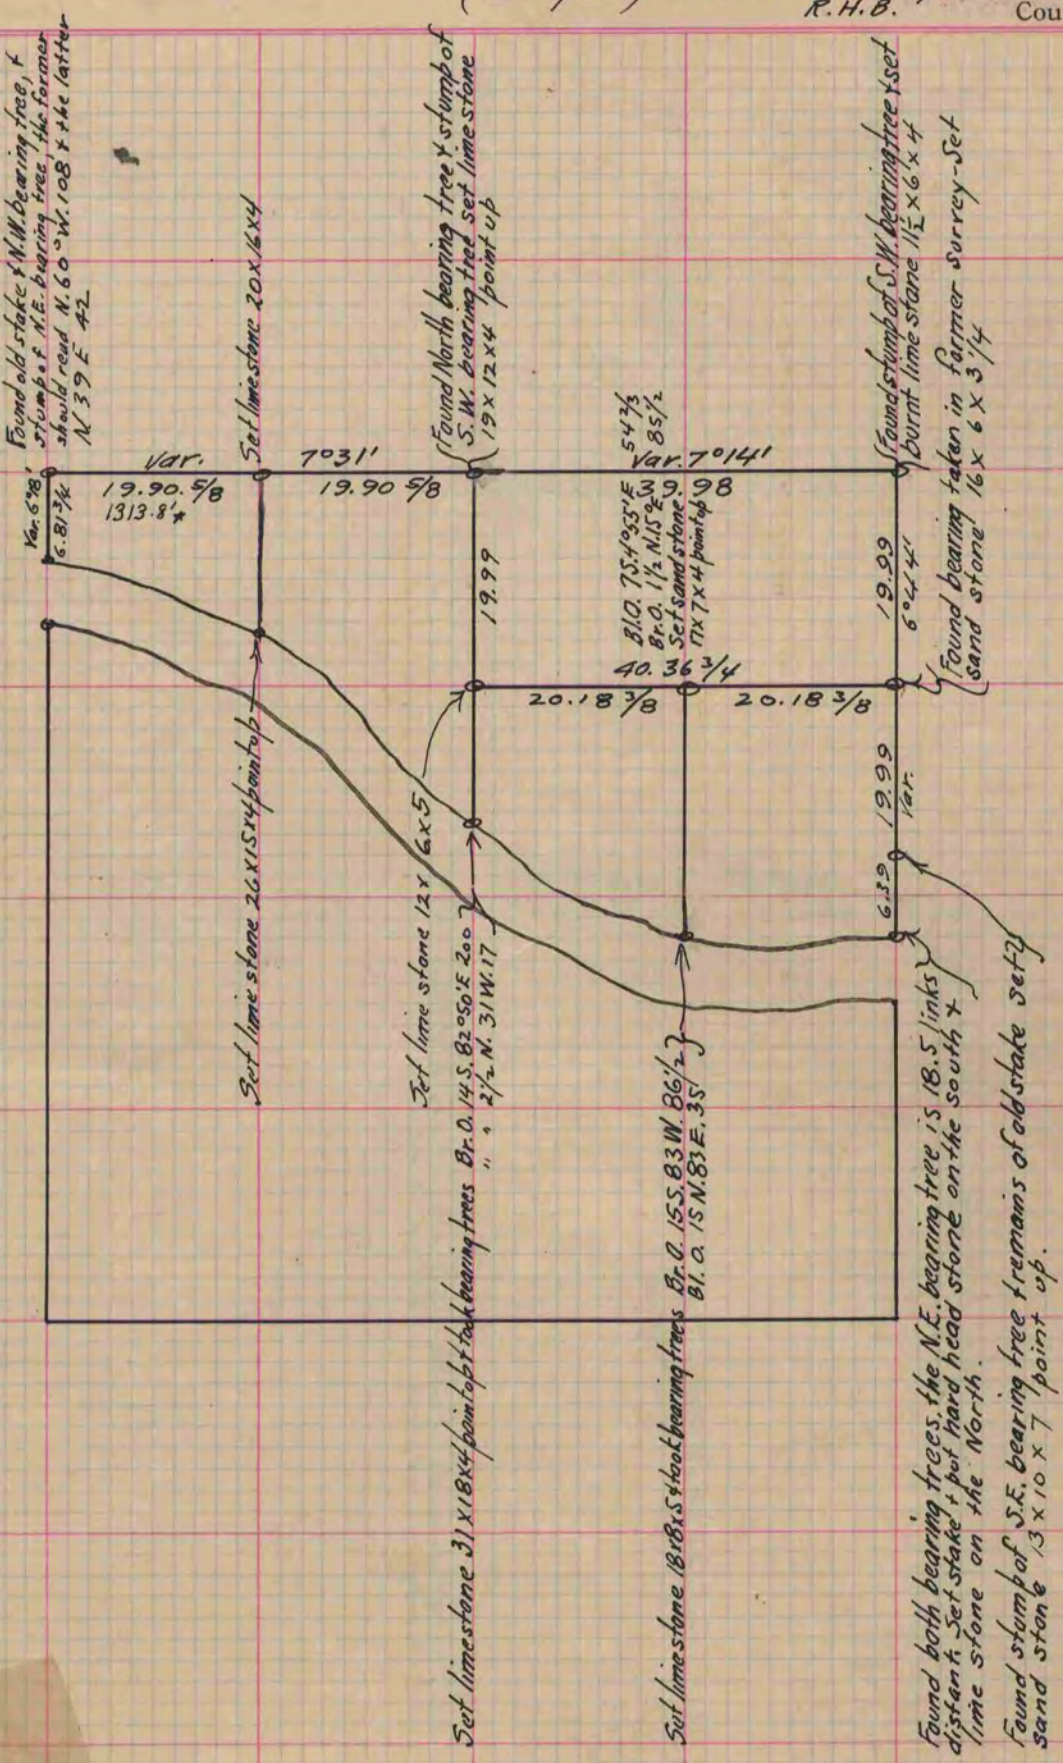

## MICROFILMED

Of a Survey on Section 15 T 4 R 12 E. of the 4 P. M. in Fulton Township

Rock County, Wisconsin, made January the 18, 19, 20, 21 1871

I hereby certify that the following is a correct record of said survey as made by me.

(Signed) Edward Ruger  
R.H.B. County Surveyor.

\* Copied from  
Beloit records  
12/10/75 B.O.

Copied from upper  $\frac{1}{2}$  of page 34 Vol. 2. Original County Surveyors Record