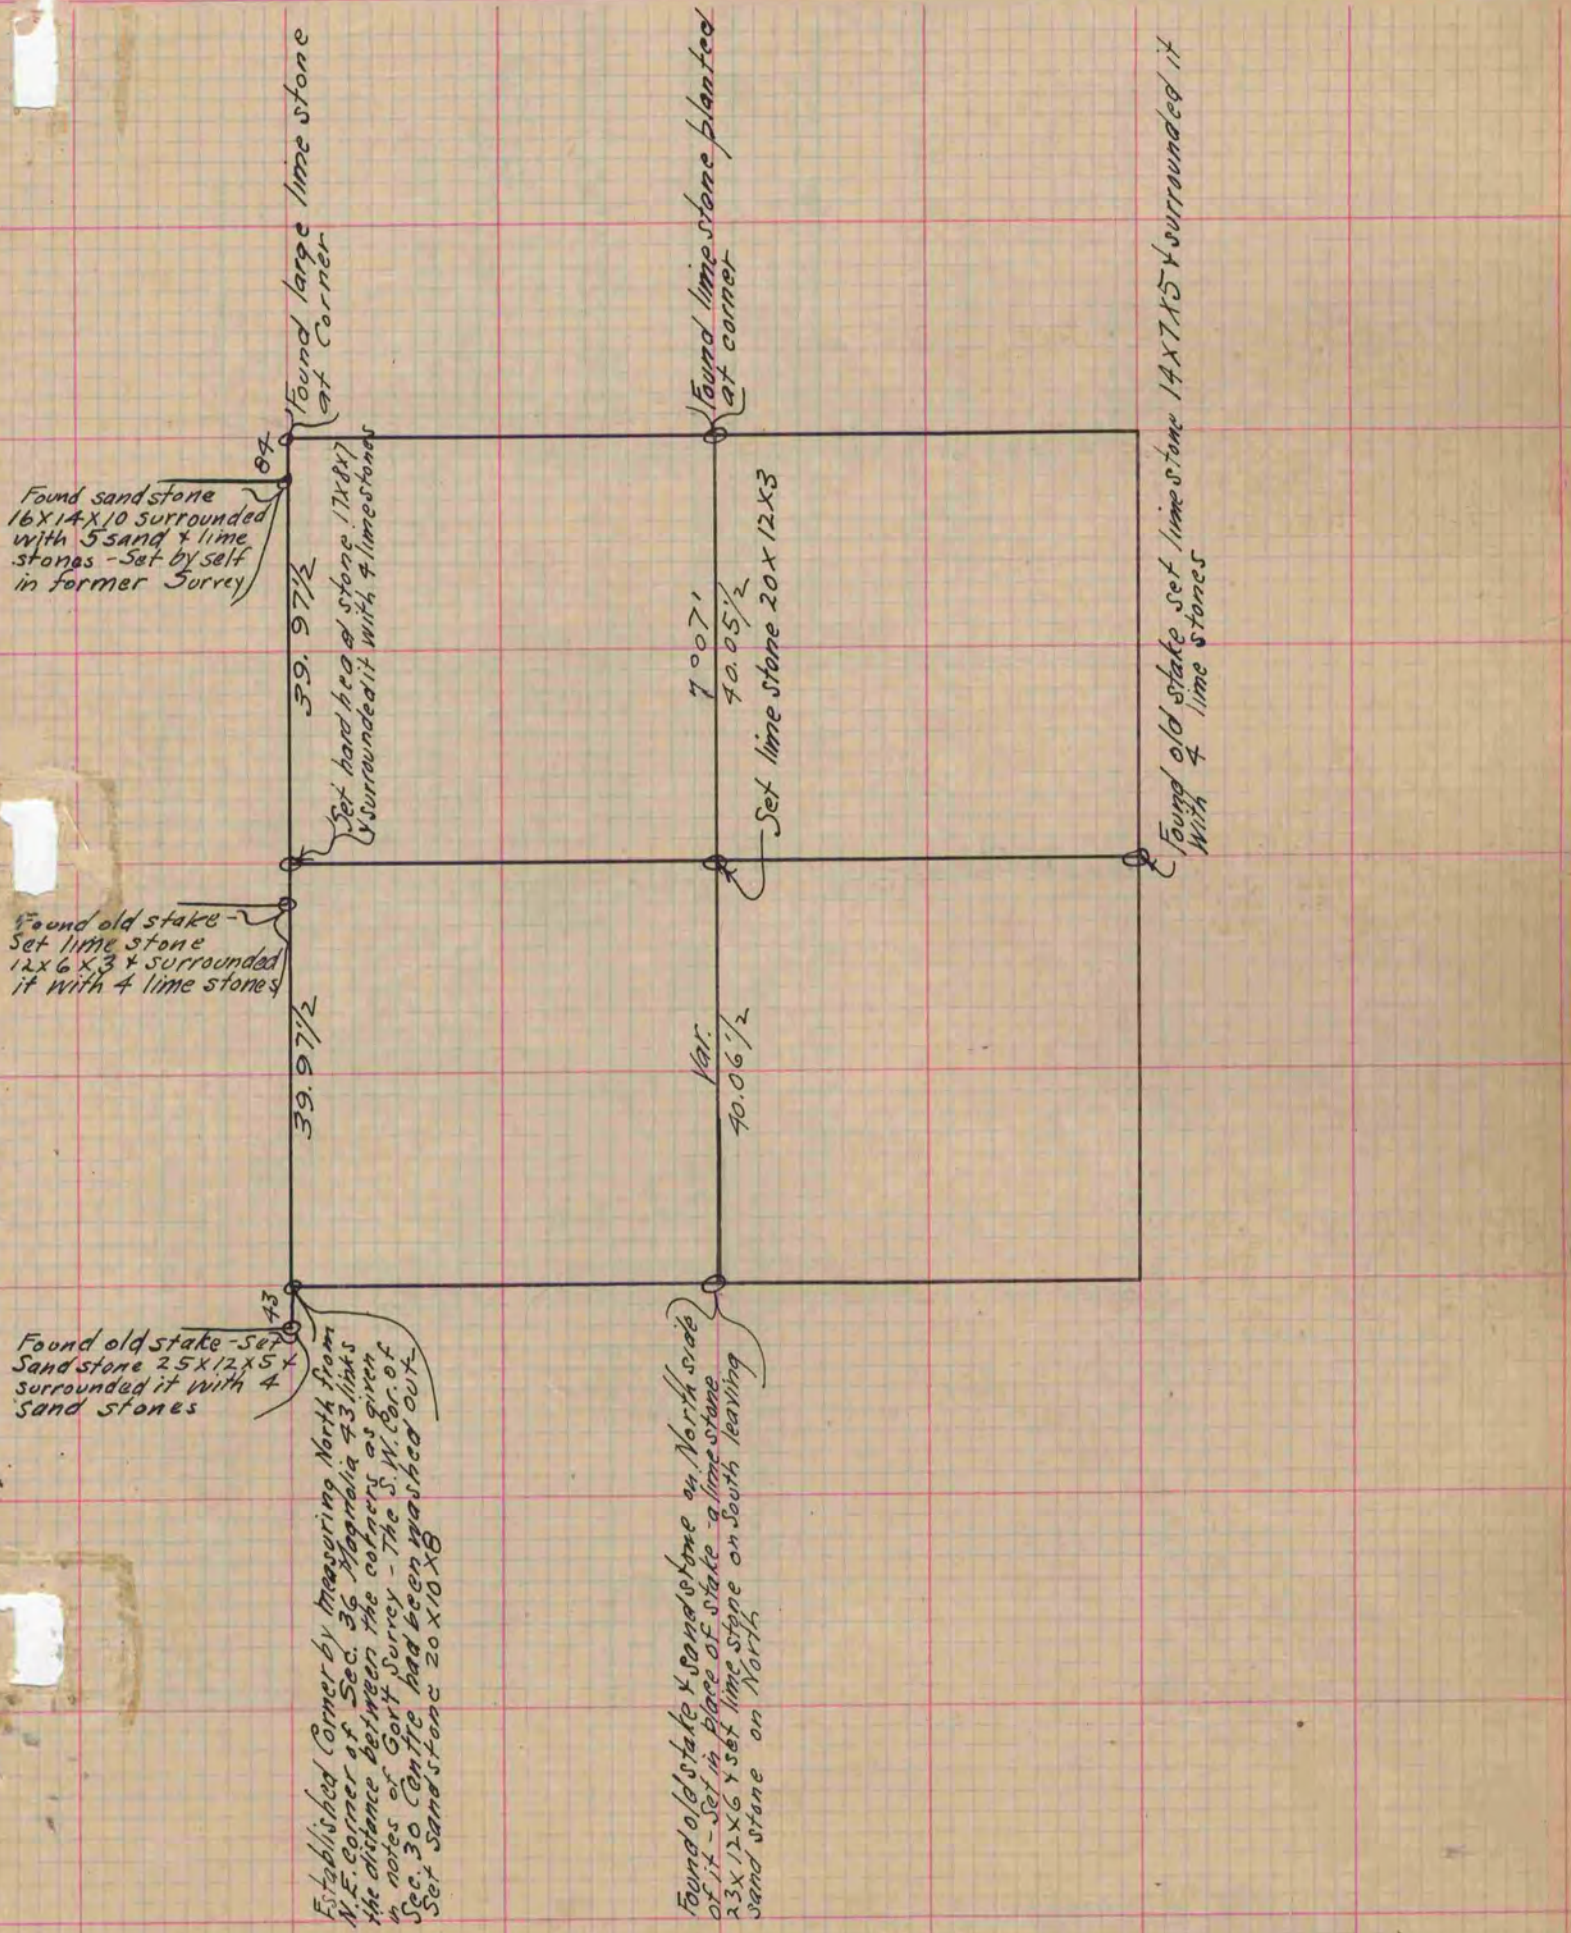

MICROFILM PLAT AND RECORD

35
V-2

COUNTY BUILDING
CITY OF JANESVILLE

Of a Survey on Section 30 T 3 R 11 E. of the 4 P. M. in Centre Township

Rock County, Wisconsin, made July the 7 1870

I hereby certify that the following is a correct record of said survey as made by me.

(Signed) Edward Roger
R.H.B.

County Surveyor.

Copied from page 25 Vol. 2. Original County Surveyors Record