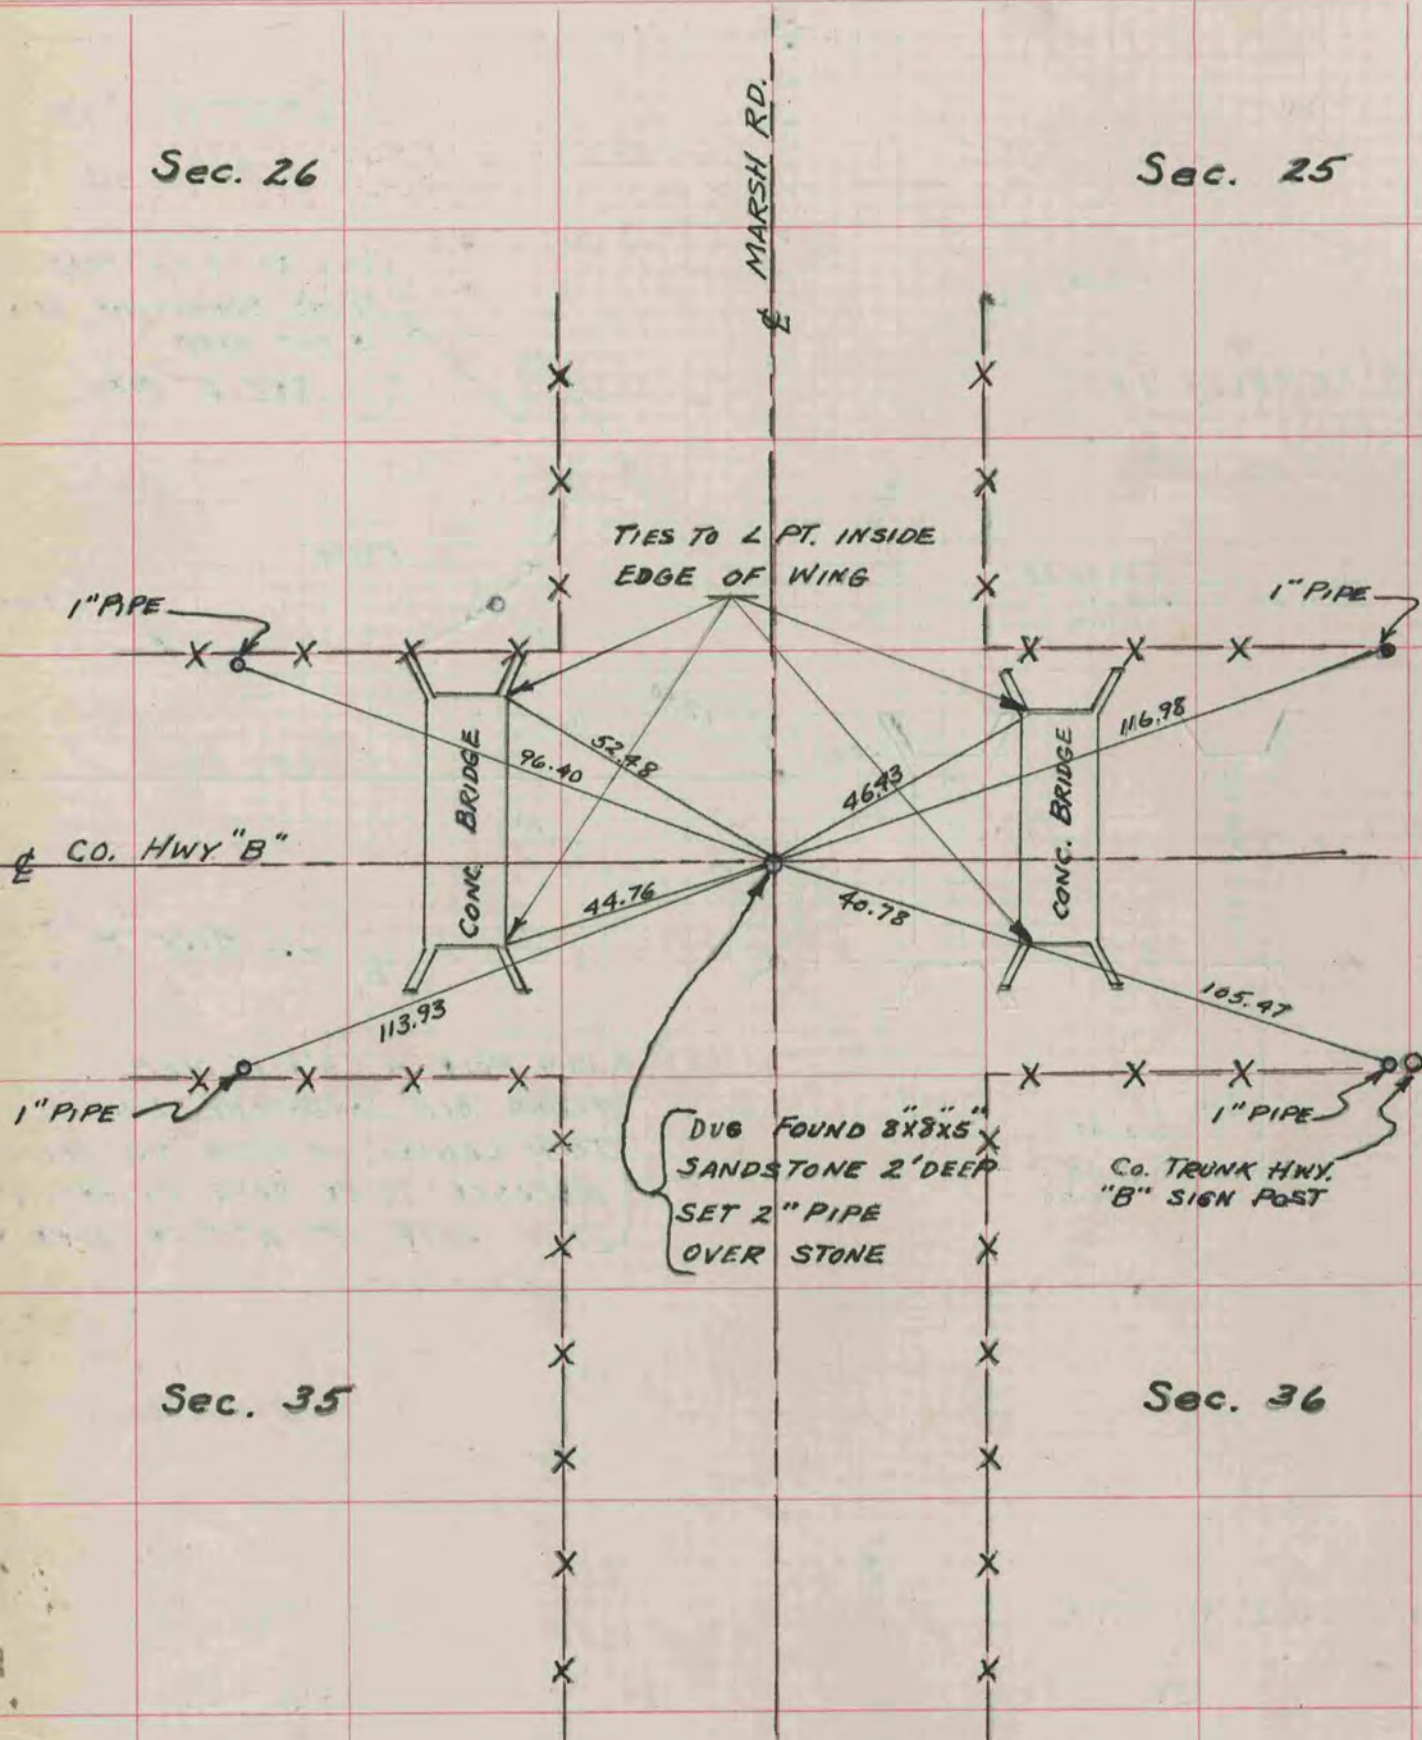

512
V-3

PLAT AND RECORD

COUNTY BUILDING
CITY OF JANESVILLE

Of a Survey on Section 36 T. 3 N R. 10 E. of the 4 P. M. in MAGNOLIA Township

Rock County, Wisconsin, made MARCH 29 to the APRIL 2 1957

MICROFILMED

I hereby certify that the following is a correct record of said survey as made by me.

R. B. Batteman

County Surveyor.

WORK DONE BY THE FOLLOWING:

- T.R. DULL
- S.R. CUSHMAN
- TOM WALSH