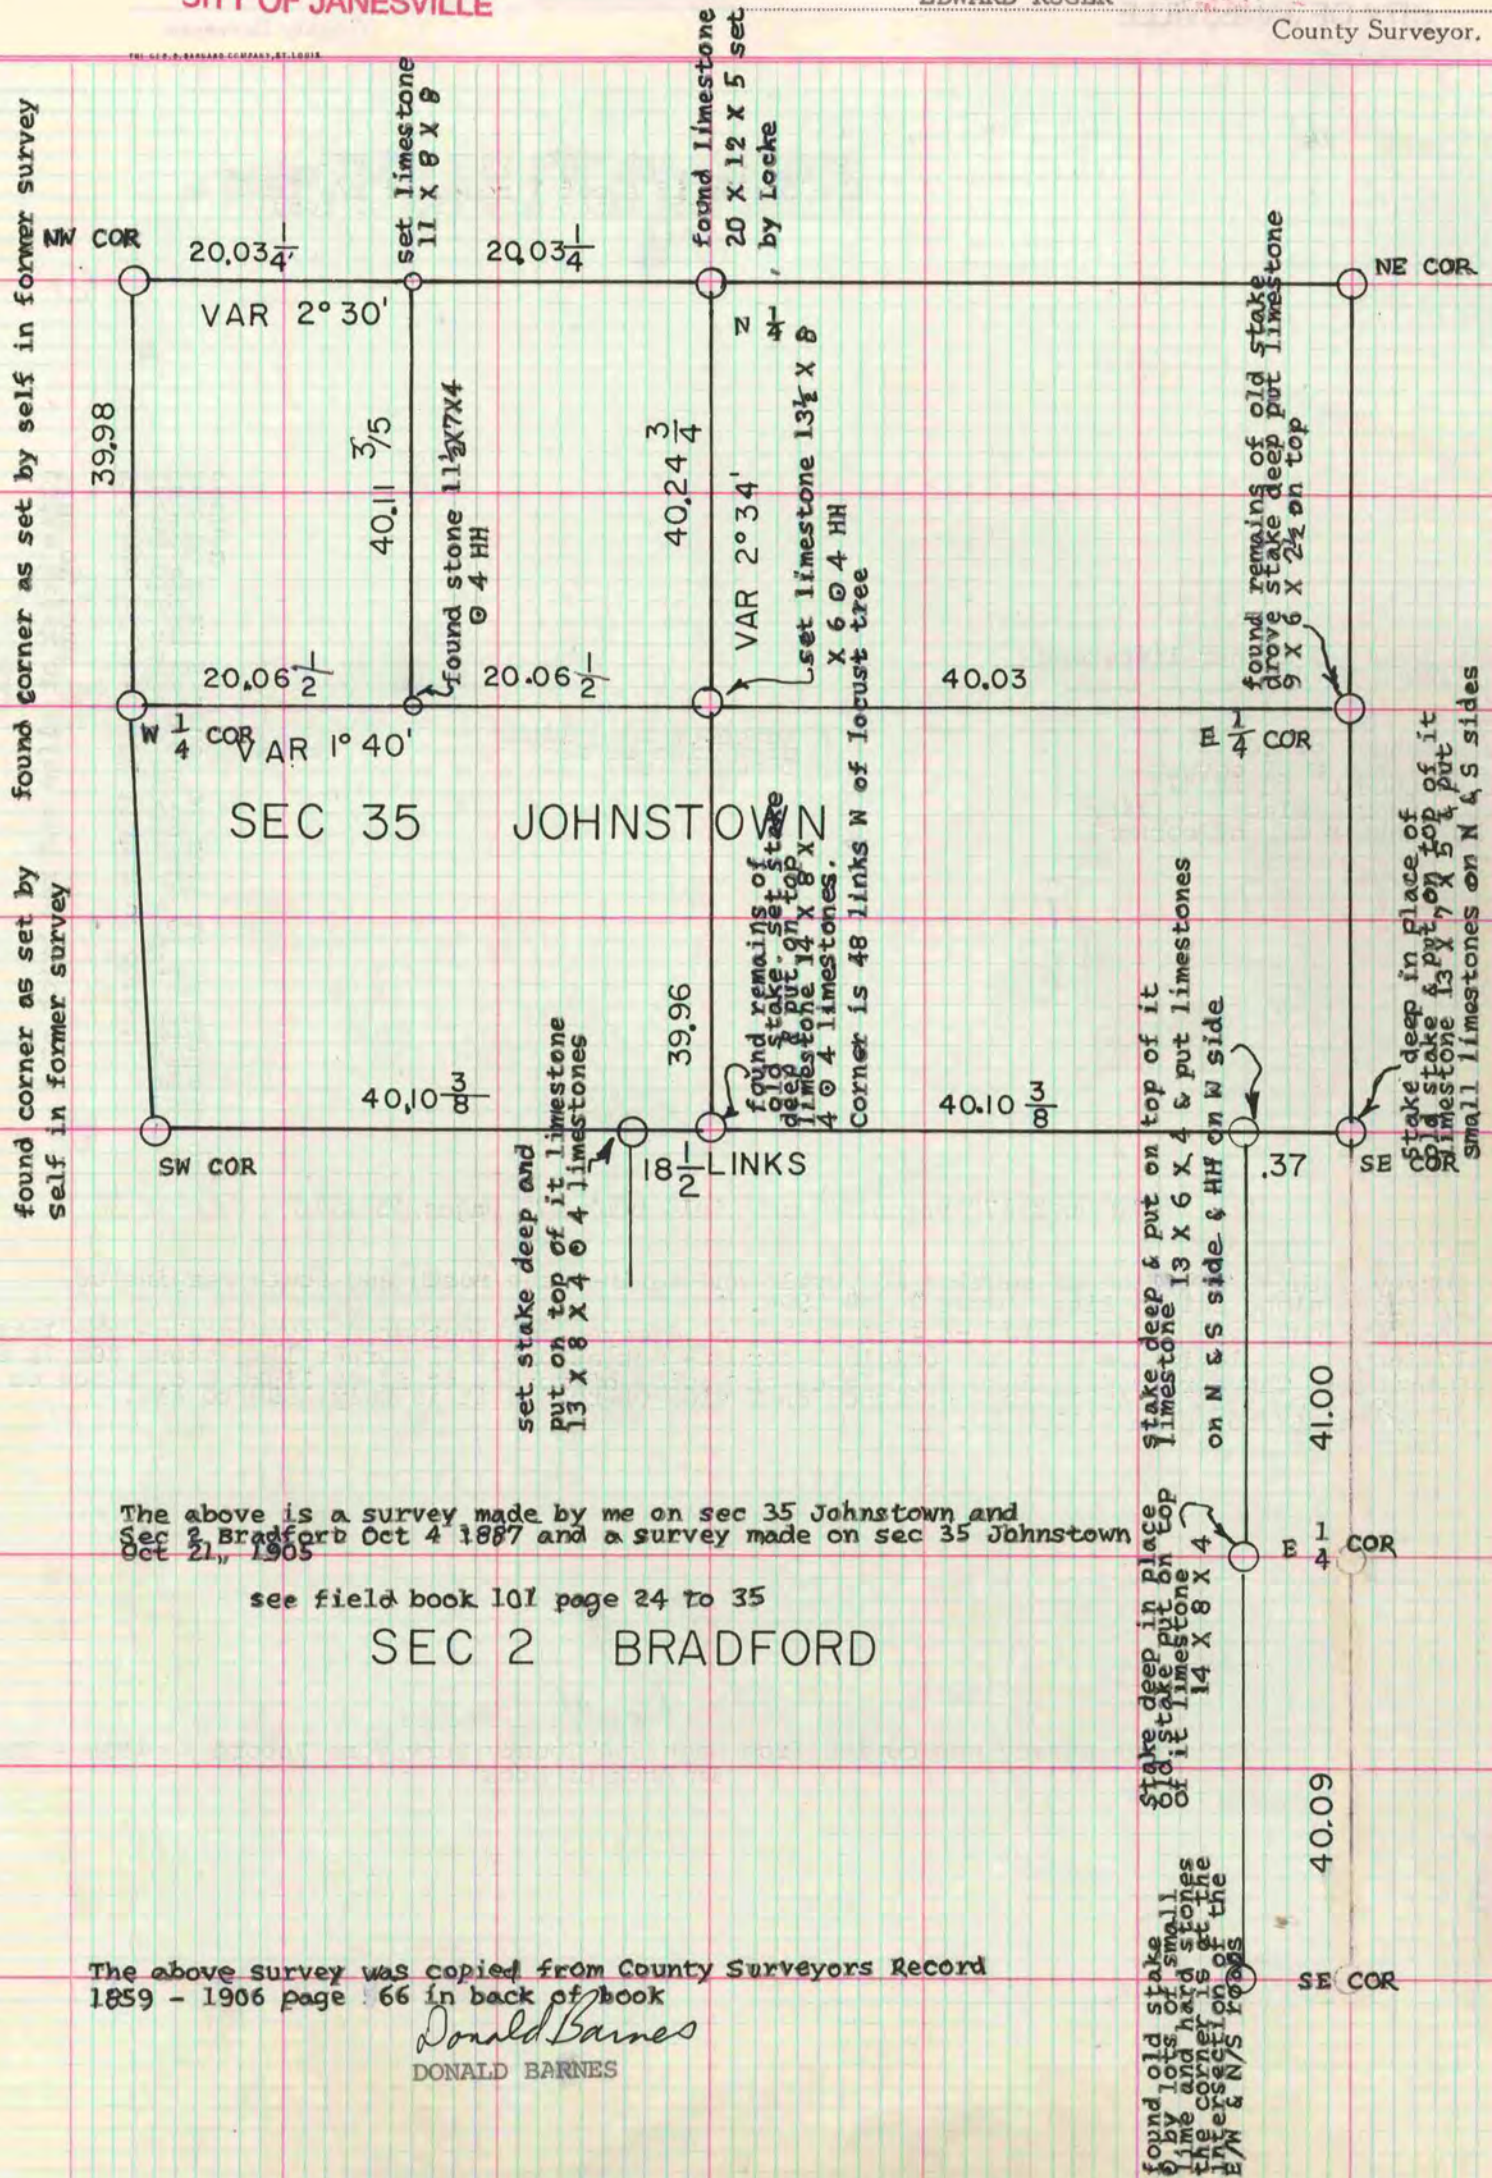

Of a Survey on Section 35 T 3 R 14 E. of the 4 P. M. in JOHNSTOWN Township
 Rock County, Wisconsin, made OCT the 21 19 05

I hereby certify that the following is a correct record of said survey as made by me.

COUNTY BUILDING
 CITY OF JANESVILLE

EDWARD RUGER
 County Surveyor.

The above is a survey made by me on sec 35 Johnstown and
 Sec 2 Bradford Oct 4 1887 and a survey made on sec 35 Johnstown
 Oct 21, 1905
 see field book 101 page 24 to 35

SEC 2 BRADFORD

The above survey was copied from County Surveyors Record
 1859 - 1906 page 66 in back of book
 Donald Barnes
 DONALD BARNES