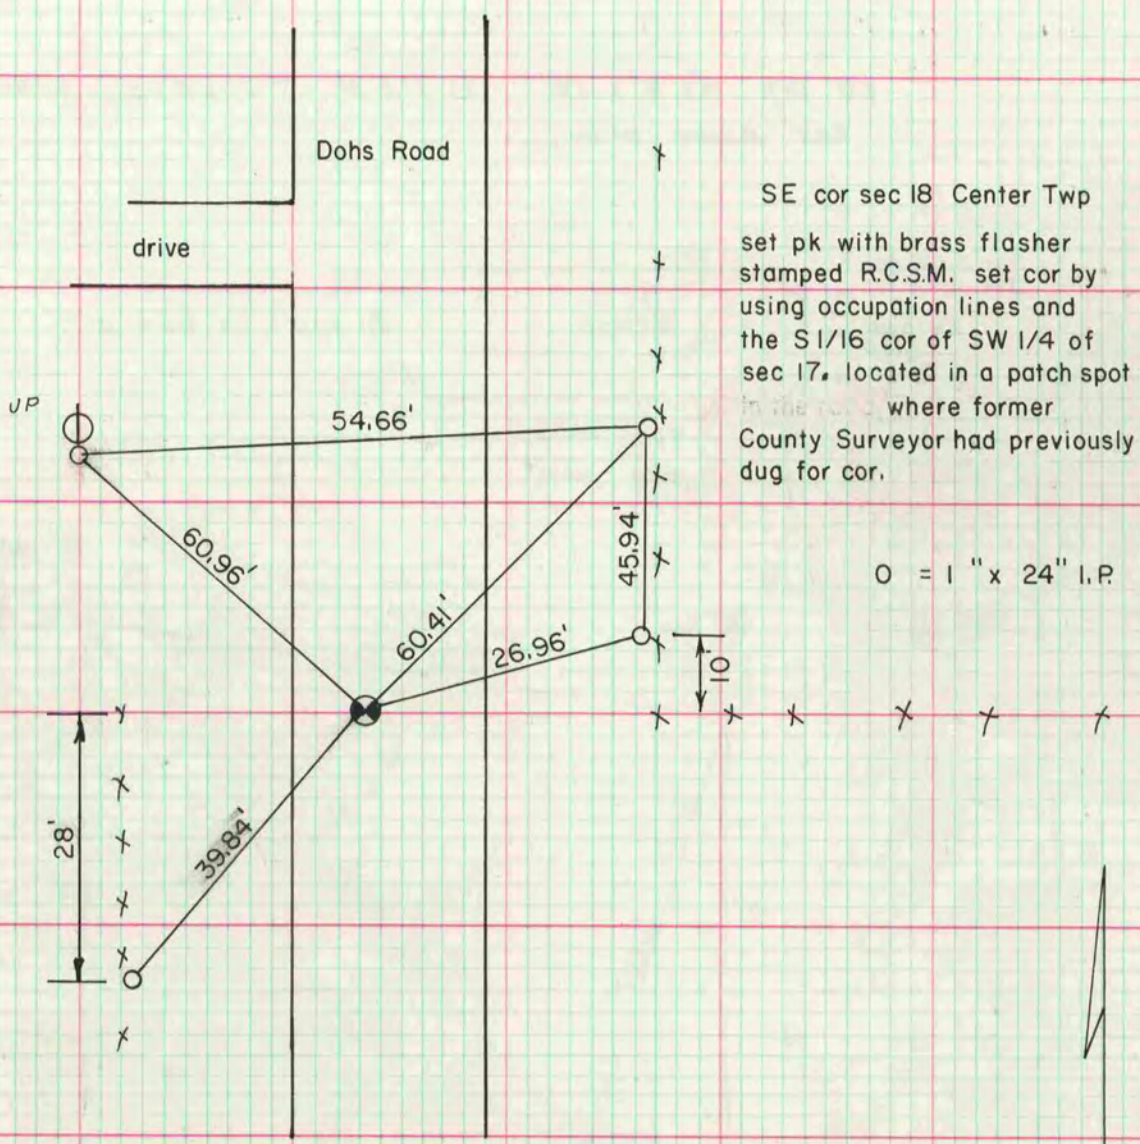

# PLAT AND RECORD

COUNTY BUILDING  
CITY OF JANESVILLE

Of a Survey on Section 18 T 3 N R 11 E. of the 4 P. M. in CENTER Township

Rock County, Wisconsin, made NOV the 30

I hereby certify that the following is a correct record of said survey as made by me.

**MICROFILMED**

FM 2664  
Rec 2655.84' Locke 1863