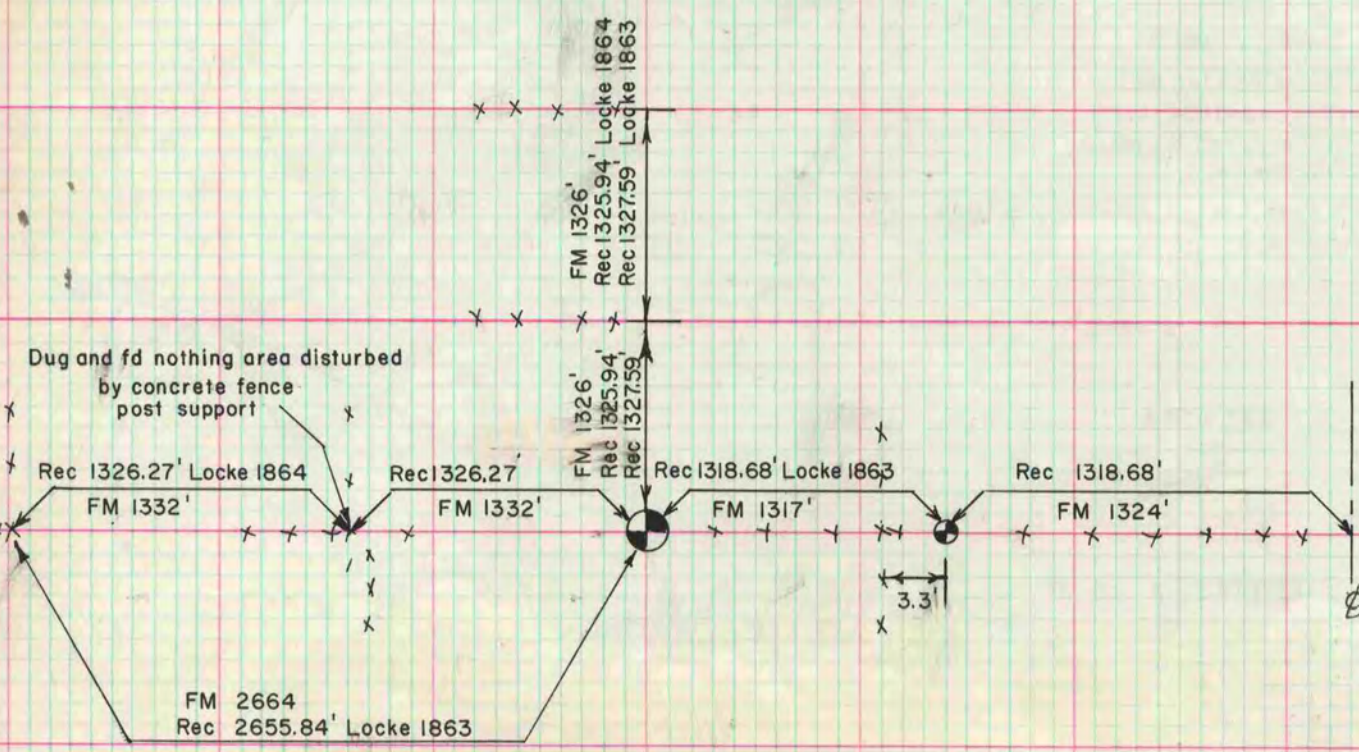

# PLAT AND RECORD

COUNTY BUILDING  
CITY OF JANESVILLE

Of a Survey on Section 18 T 3 N R 11 E. of the 4 P. M. in CENTER Township

Rock County, Wisconsin, made NOV the 30

I hereby certify that the following is a correct record of said survey as made by me.

**MICROFILMED**

FM 2664  
Rec 2655.84' Locke 1863