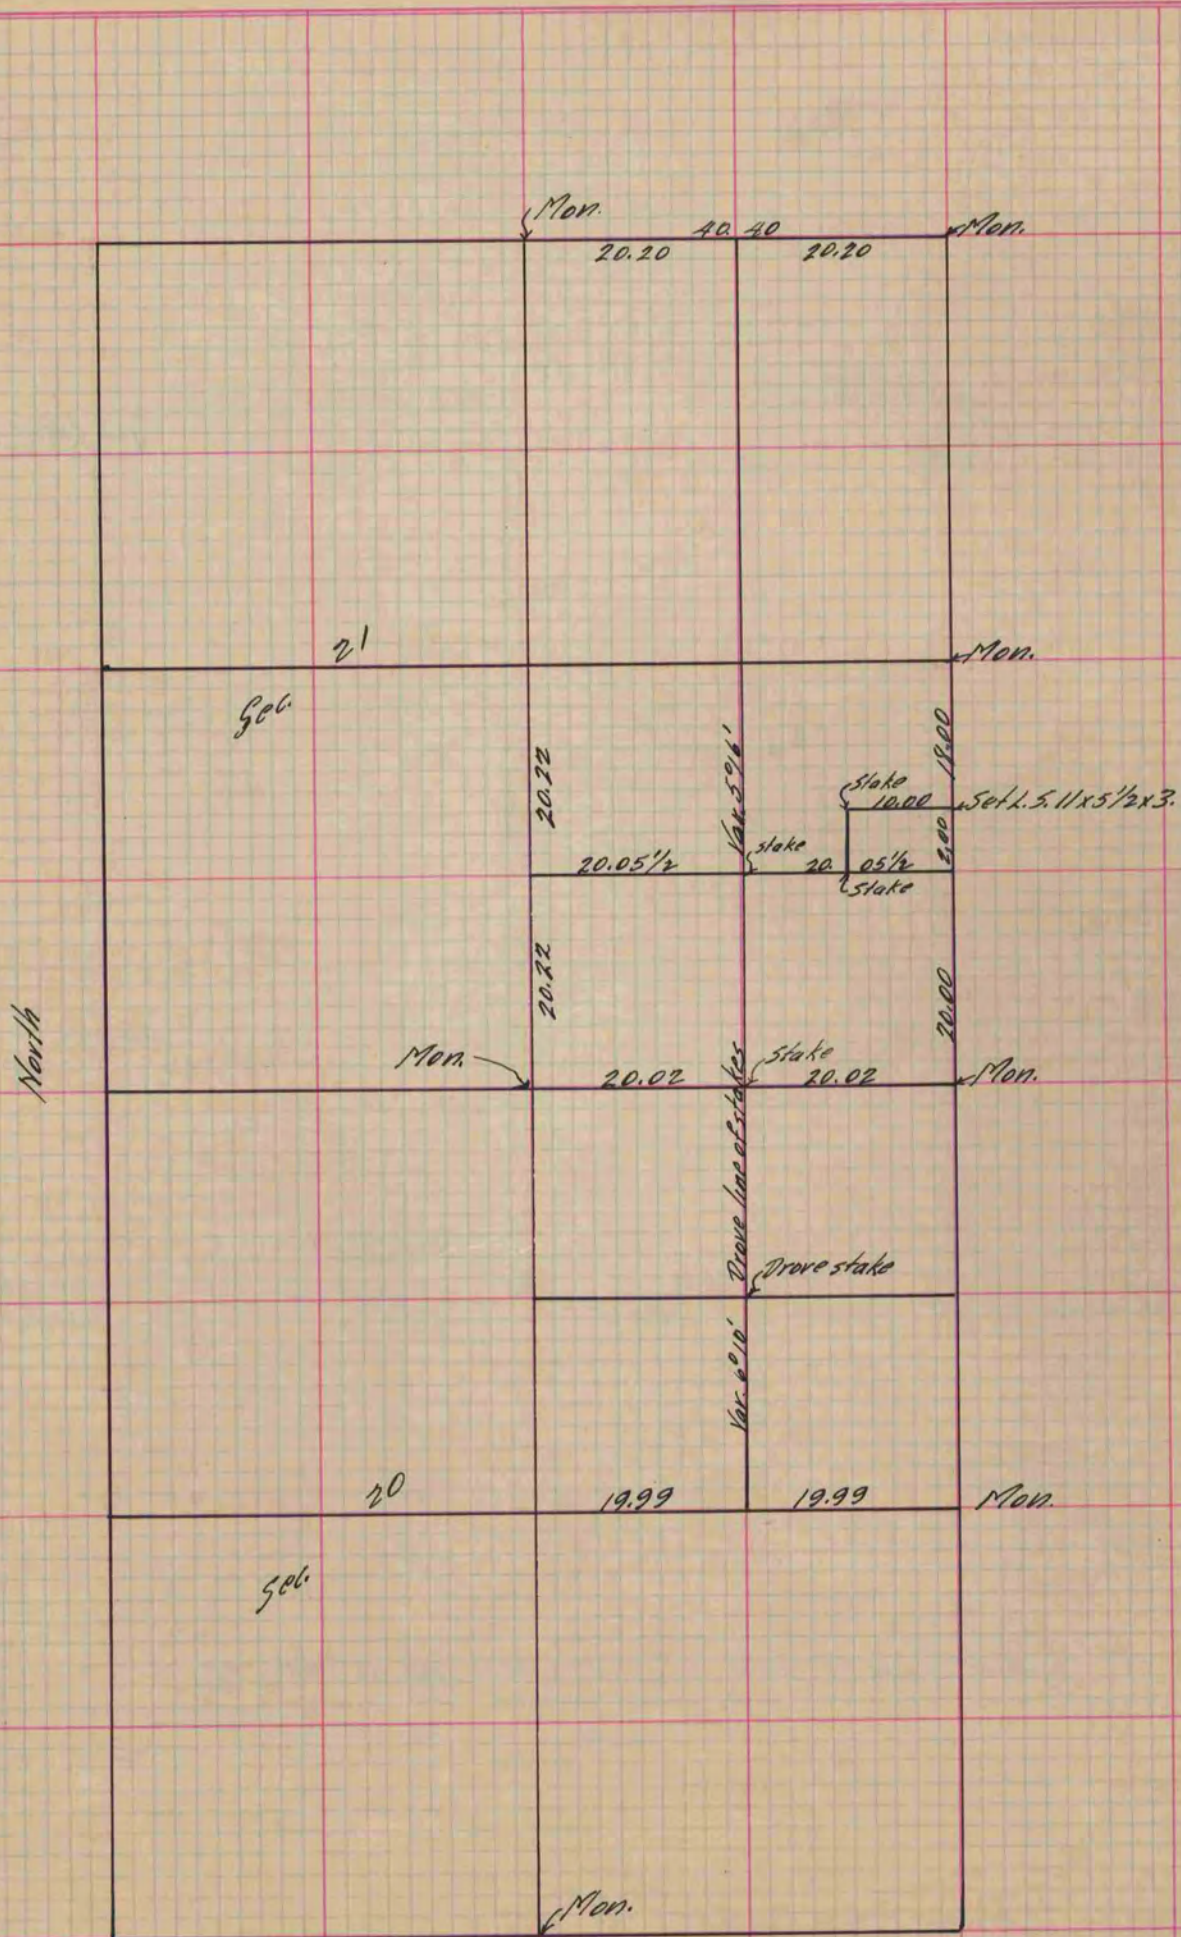

PLAT AND RECORD

MICROFILMED

COUNTY BUILDING
CITY OF JANESVILLE

Of a Survey on Section 20 + 21 T 4 R 10 E. of the 4 P. M. in Union Township

Rock County, Wisconsin, made Jan. 23 + 24 1890 + July the 13 - 1893

I hereby certify that the following is a correct record of said survey as made by me.

(Signed) O. G. Bleedorn Dep.
R. H. B. County Surveyor.

Copied from P. 347 Vol. 2 County Surveyors' Record.