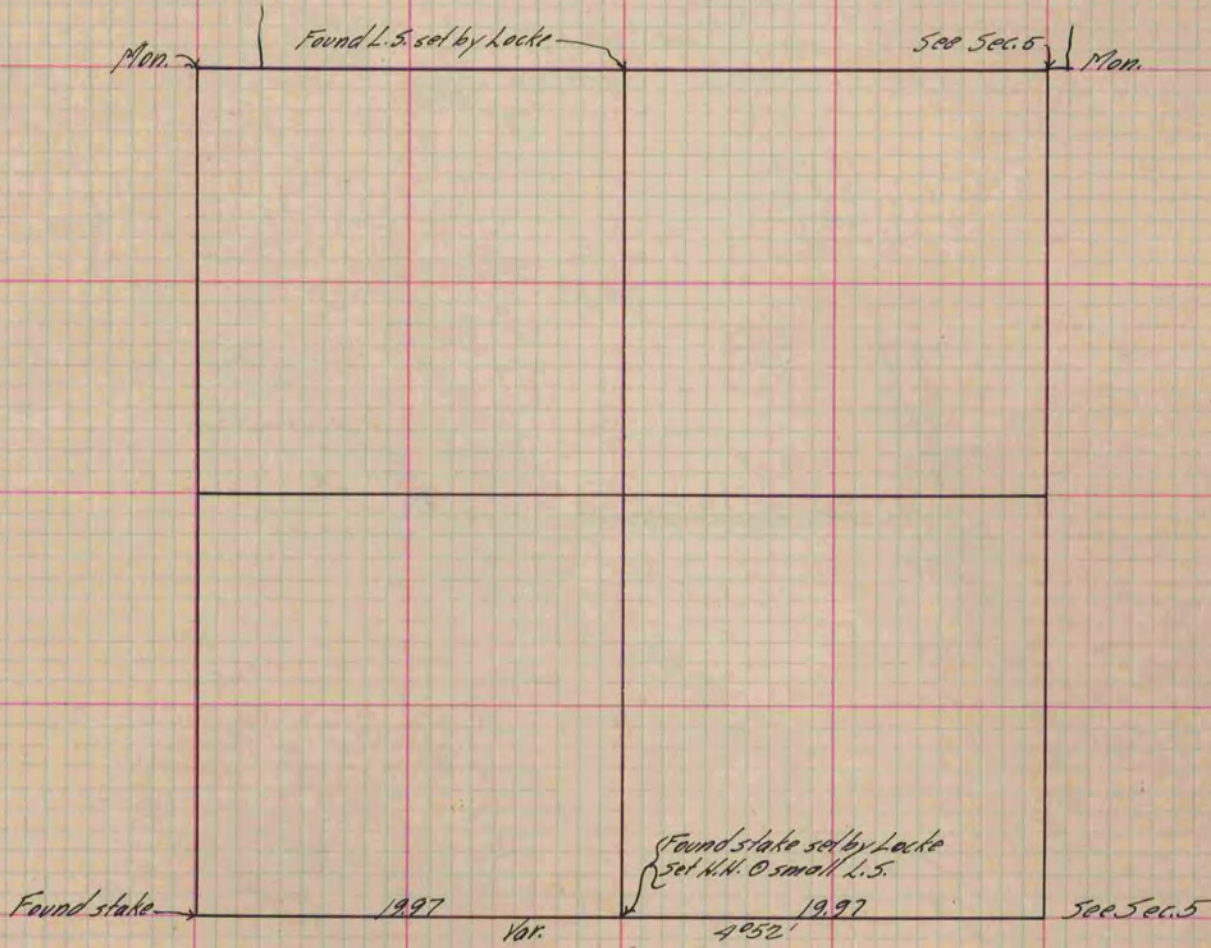

PLAT AND RECORD

MICROFILMED

COUNTY BUILDING
CITY OF JANESVILLE

Of a Survey on Section 6 T 3 R 10 E. of the 4 P. M. in Magnolia Township

Rock County, Wisconsin, made October the 25th 1890

I hereby certify that the following is a correct record of said survey as made by me.

(Signed) O. G. Bleodorn Dep.
R. H. B. County Surveyor.

Copied from P. 353 Vol. 2 County Surveyor's Record.