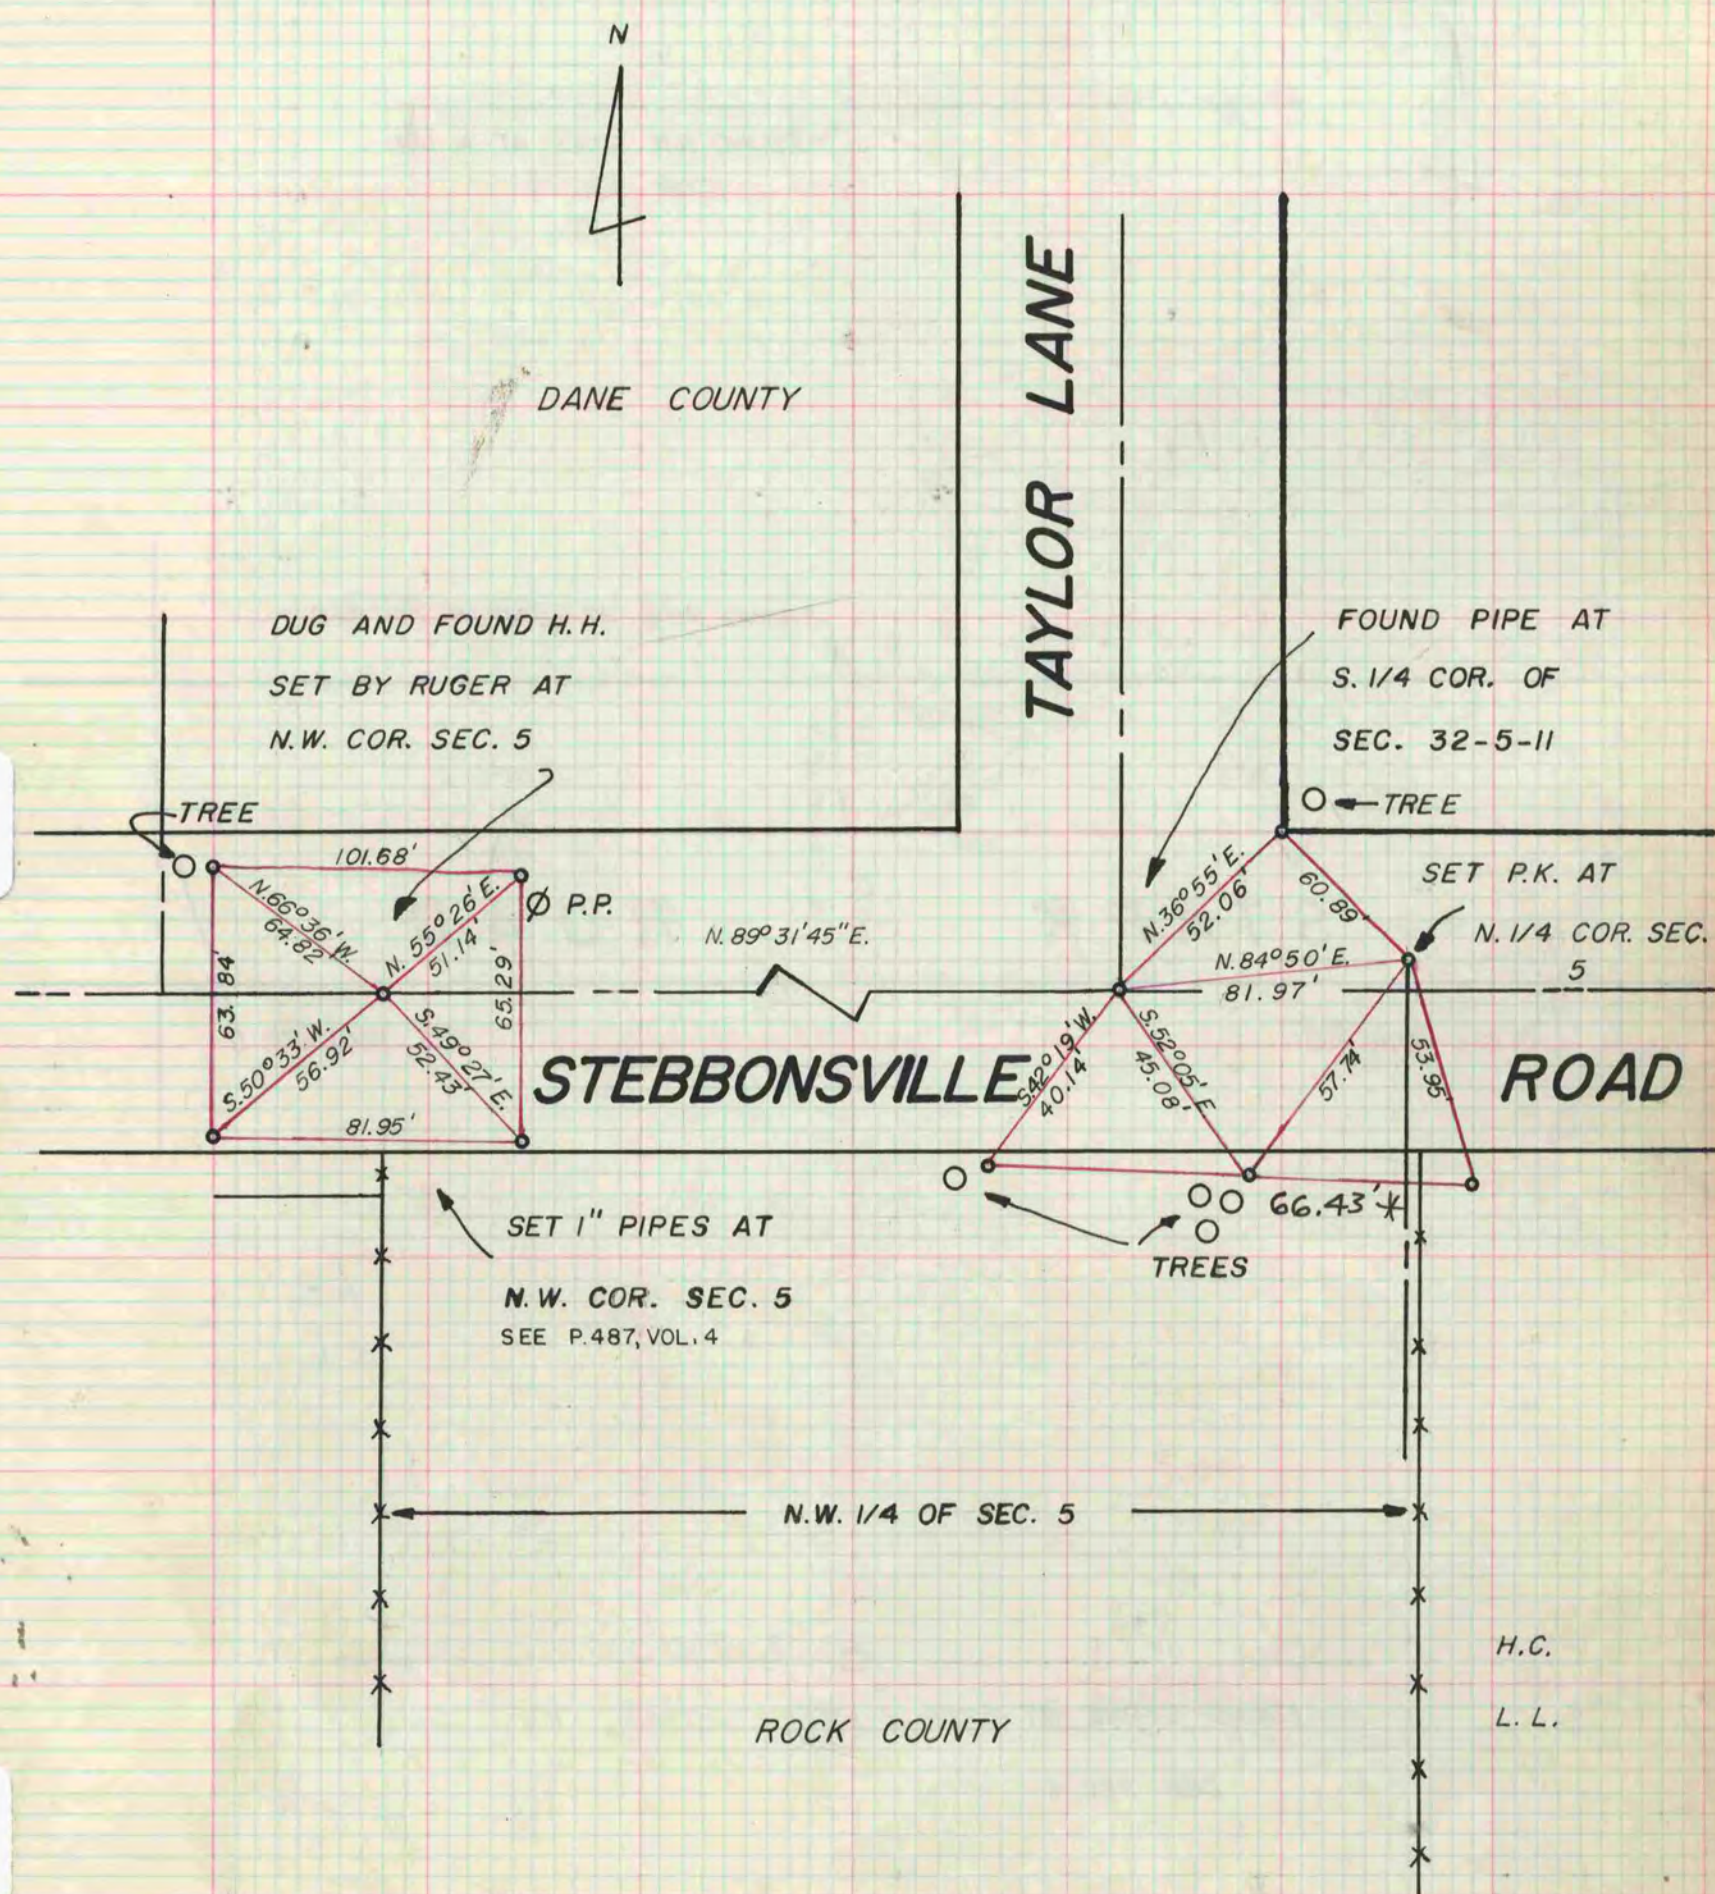

CITY OF JANESVILLE
COUNTY BUILDING

PLAT AND RECORD

421
V-4

COUNTY BUILDING
CITY OF JANESVILLE

Of a Survey on Section 5 T 4 R 11 E. of the 4 P. M. in PORTER Township

Rock County, Wisconsin, made MAY the 20 1969

I hereby certify that the following is a correct record of said survey as made by me.

MICROFILMED

W. H. Batts

County Surveyor.

*COPIED FROM BELOIT REC 12/11/75 DAB
ALL BEARINGS ARE ASTRONOMIC NORTH BEARINGS