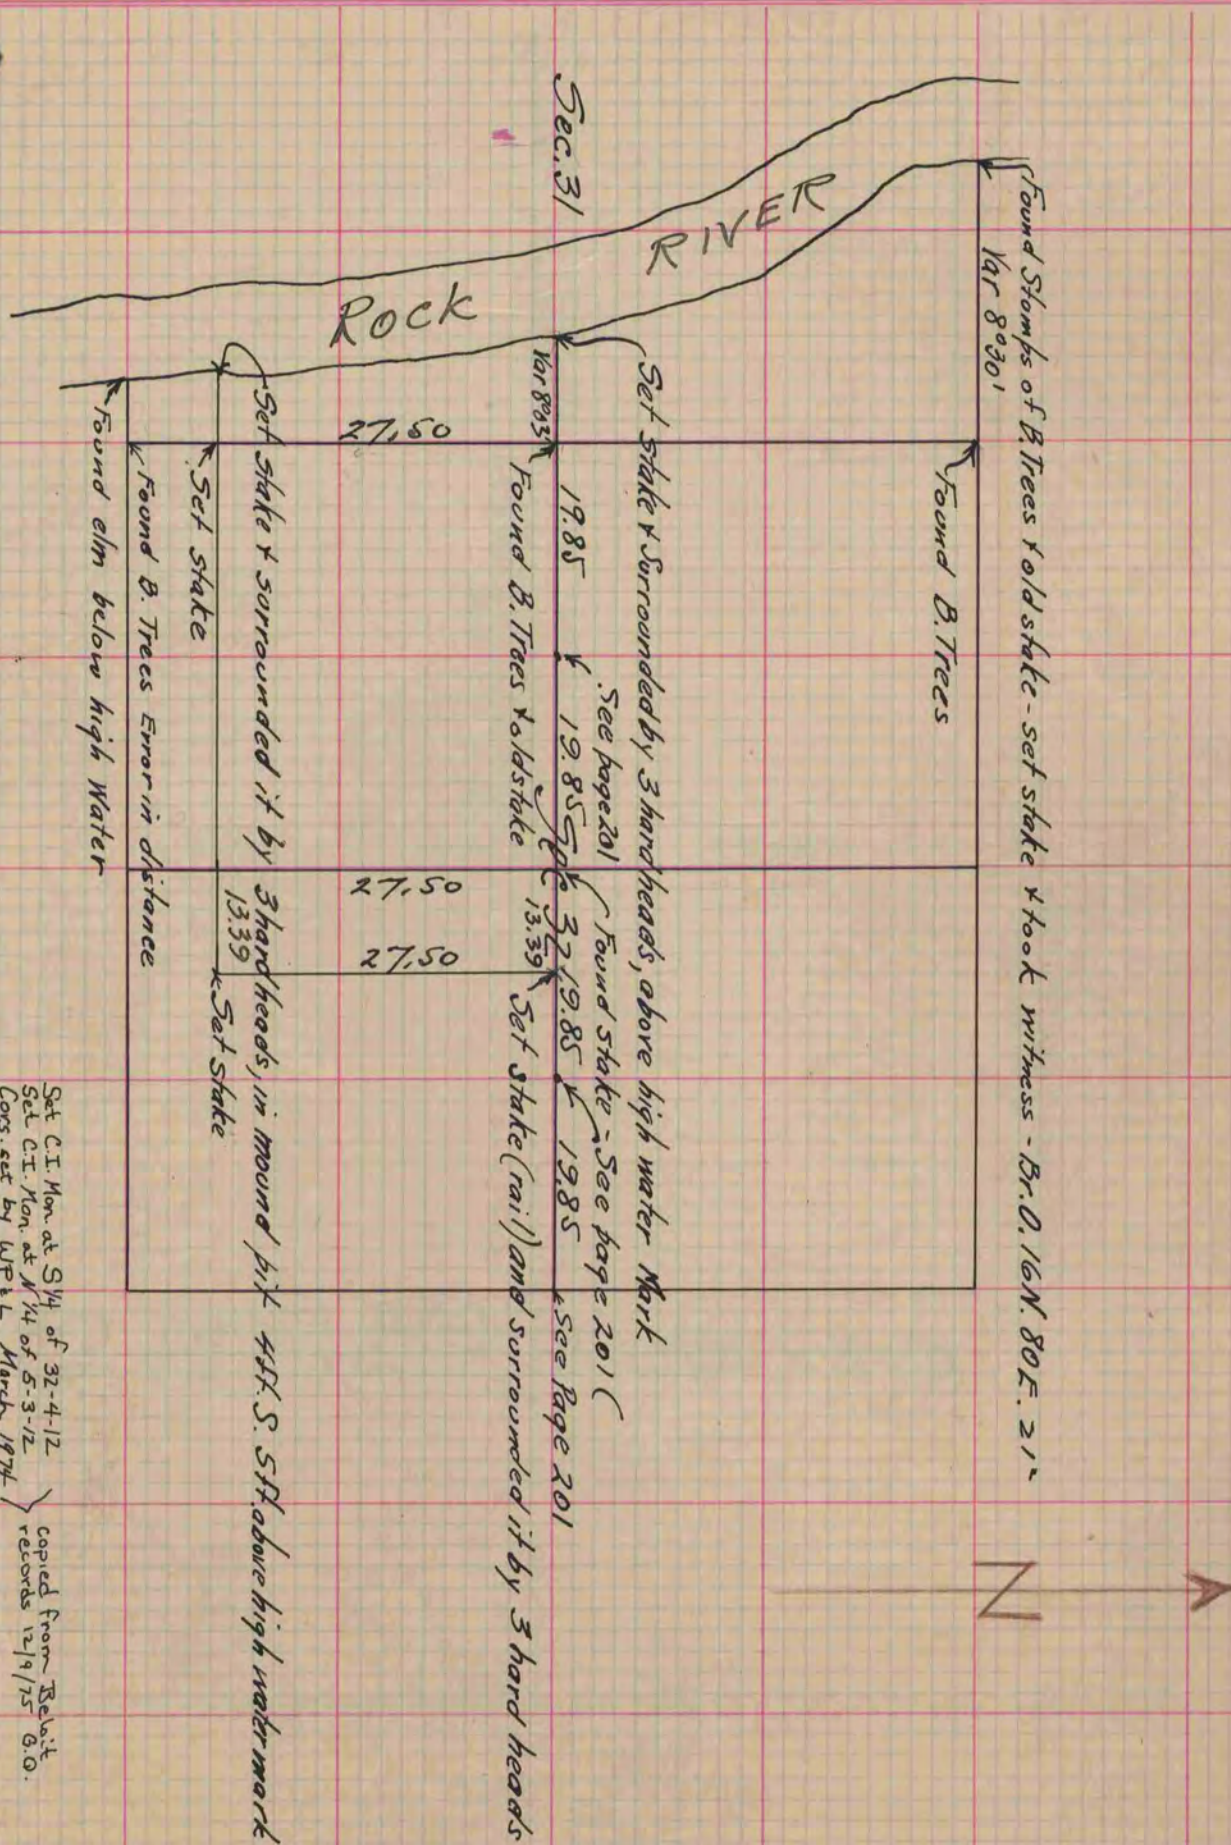

MICROFILMED

PLAT AND RECORD

243

V-1

COUNTY BUILDING
CITY OF JANESVILLE

Of a Survey on Sections 31 + 32 T 4 R 12 E. of the 4 P. M. in Fulton Township

Rock County, Wisconsin, made July the 20th + 21st 1865

I hereby certify that the following is a correct record of said survey as made by me.

(Signed) S. D. Locke
R. H. B. County Surveyor.

Copied from Page 223 Vol. 1. Original County Surveyors Record