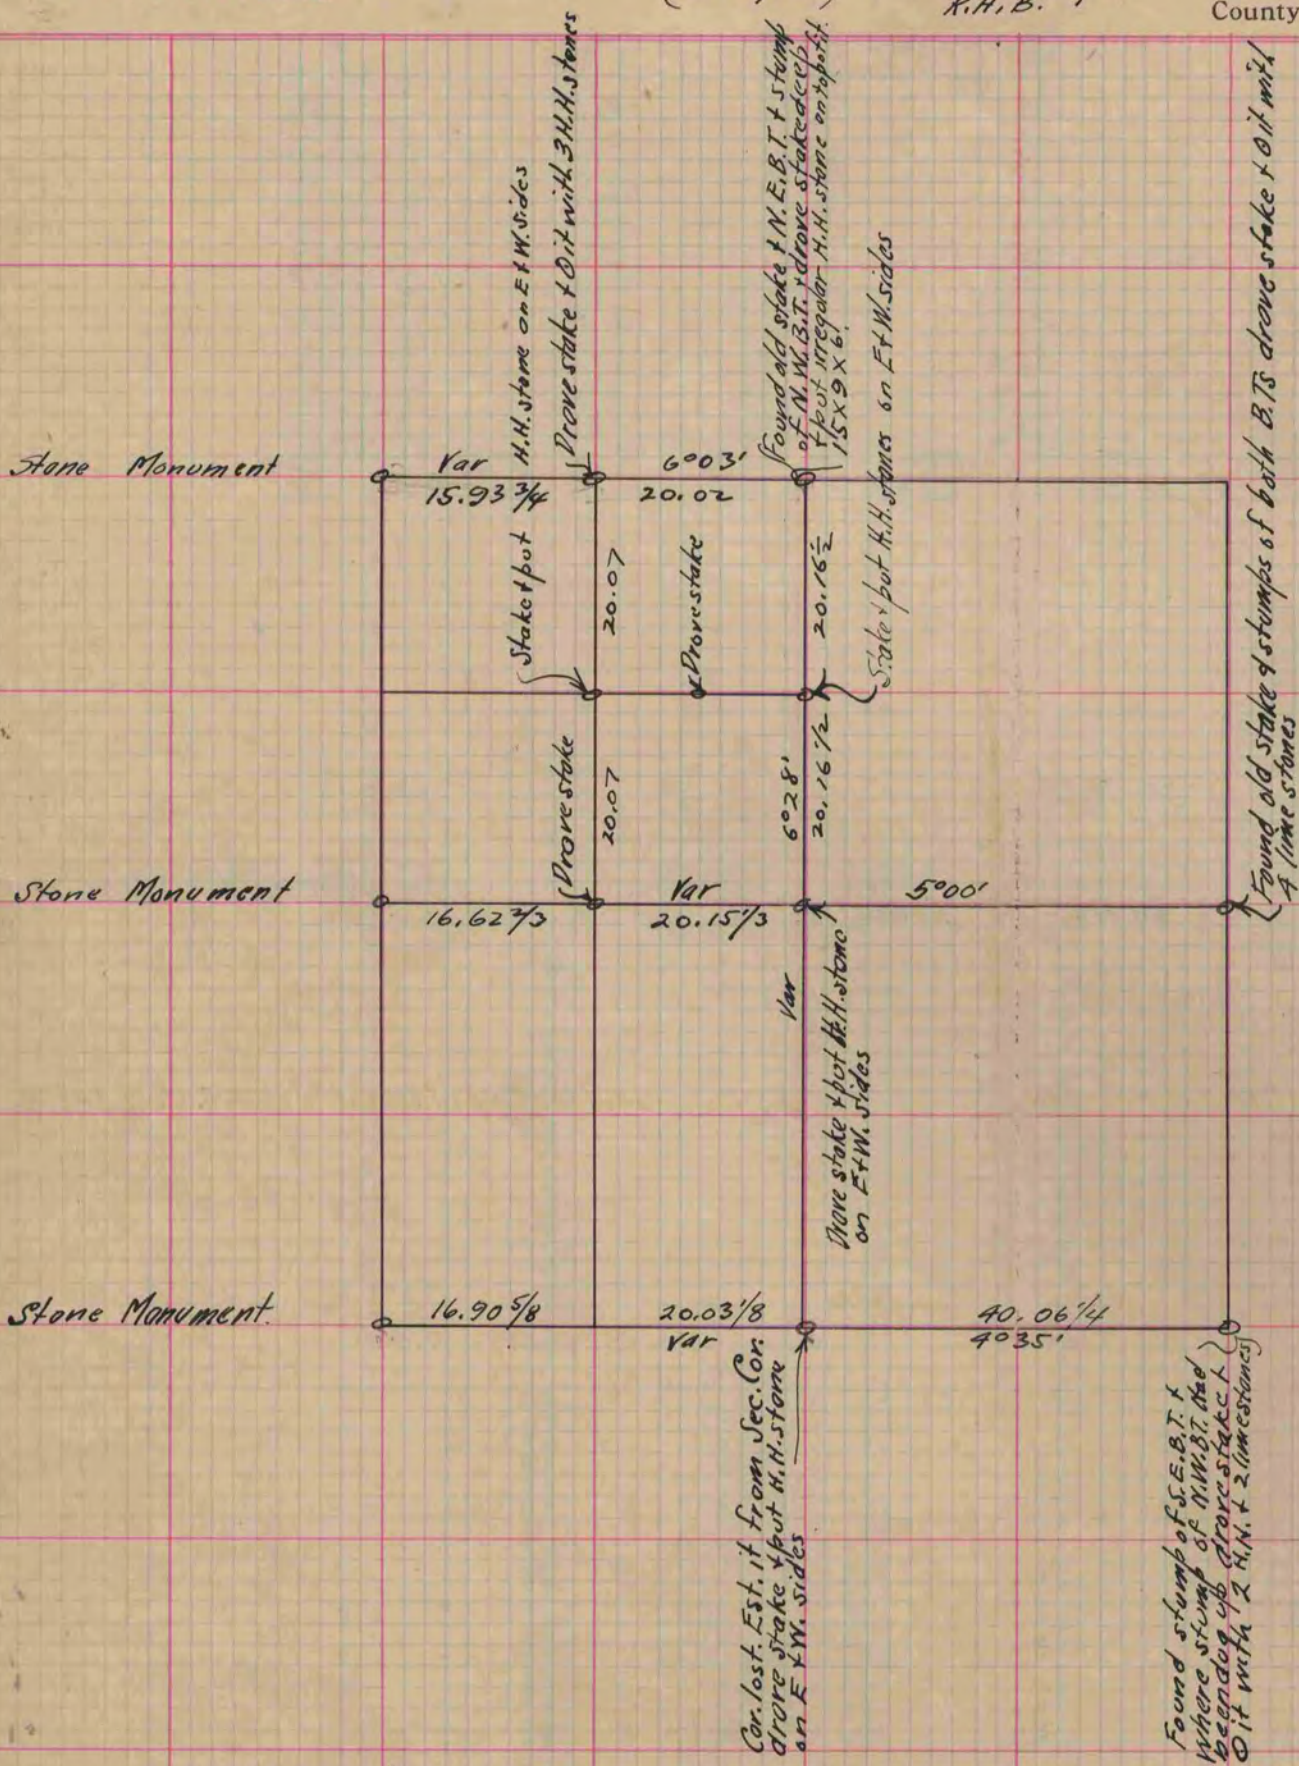

Of a Survey on Section 30 T 4 R 14 E. of the 4 P. M. in Lima Township  
 Rock County, Wisconsin, made November the 24 & 25 1871

I hereby certify that the following is a correct record of said survey as made by me.

COUNTY BUILDING  
 CITY OF JANESVILLE

(Signed) Edward Ruger  
 R.H.B.

County Surveyor.

*Copied from page 47 Vol. 2. Original County Surveyors Record*