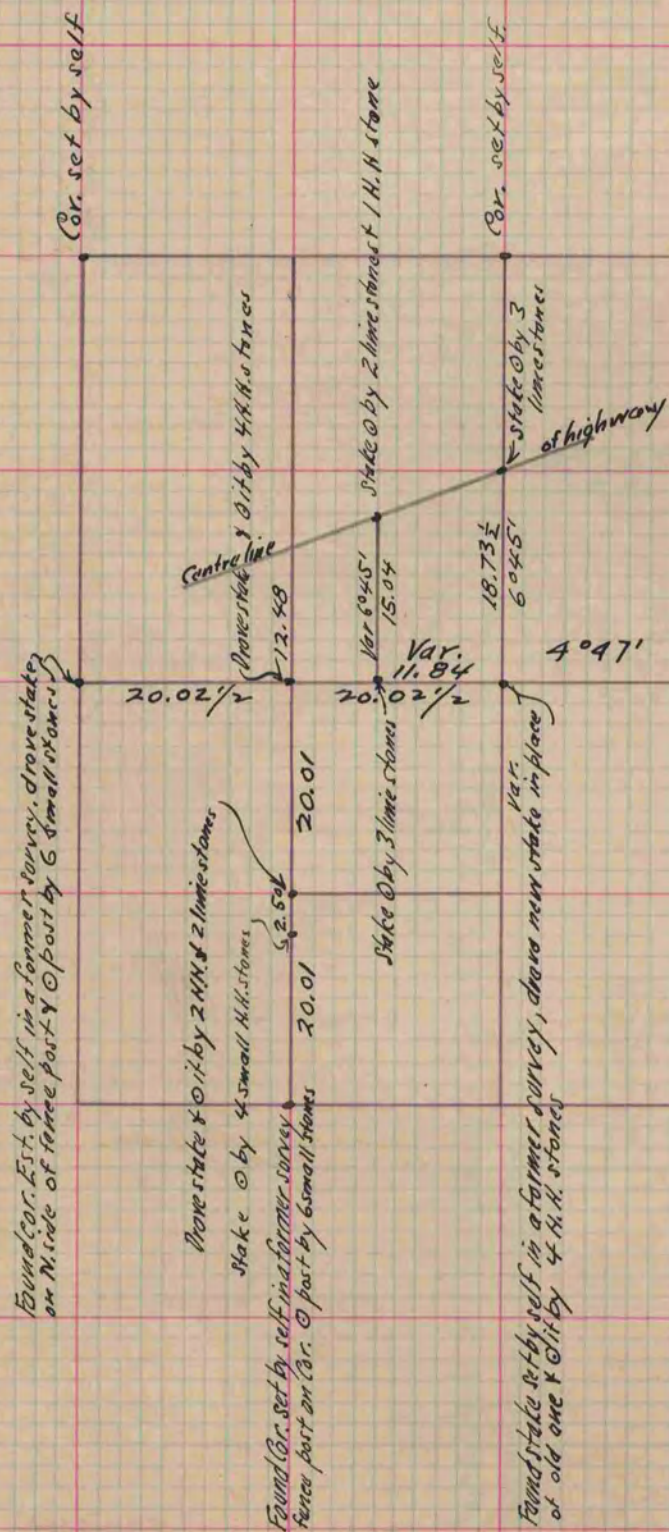

MICROFILMED PLAT AND RECORD

Of a Survey on Section 26 T 2 R 14 E. of the 4 P. M. in Bradford Township

Rock County, Wisconsin, made June the 5th 1877

I hereby certify that the following is a correct record of said survey as made by me.

COUNTY BUILDING
CITY OF JANESVILLE

(Signed) Edward Ruger
R. H. S. County Surveyor.

Copied from P. 184 Vol. 2. County Surveyors Record