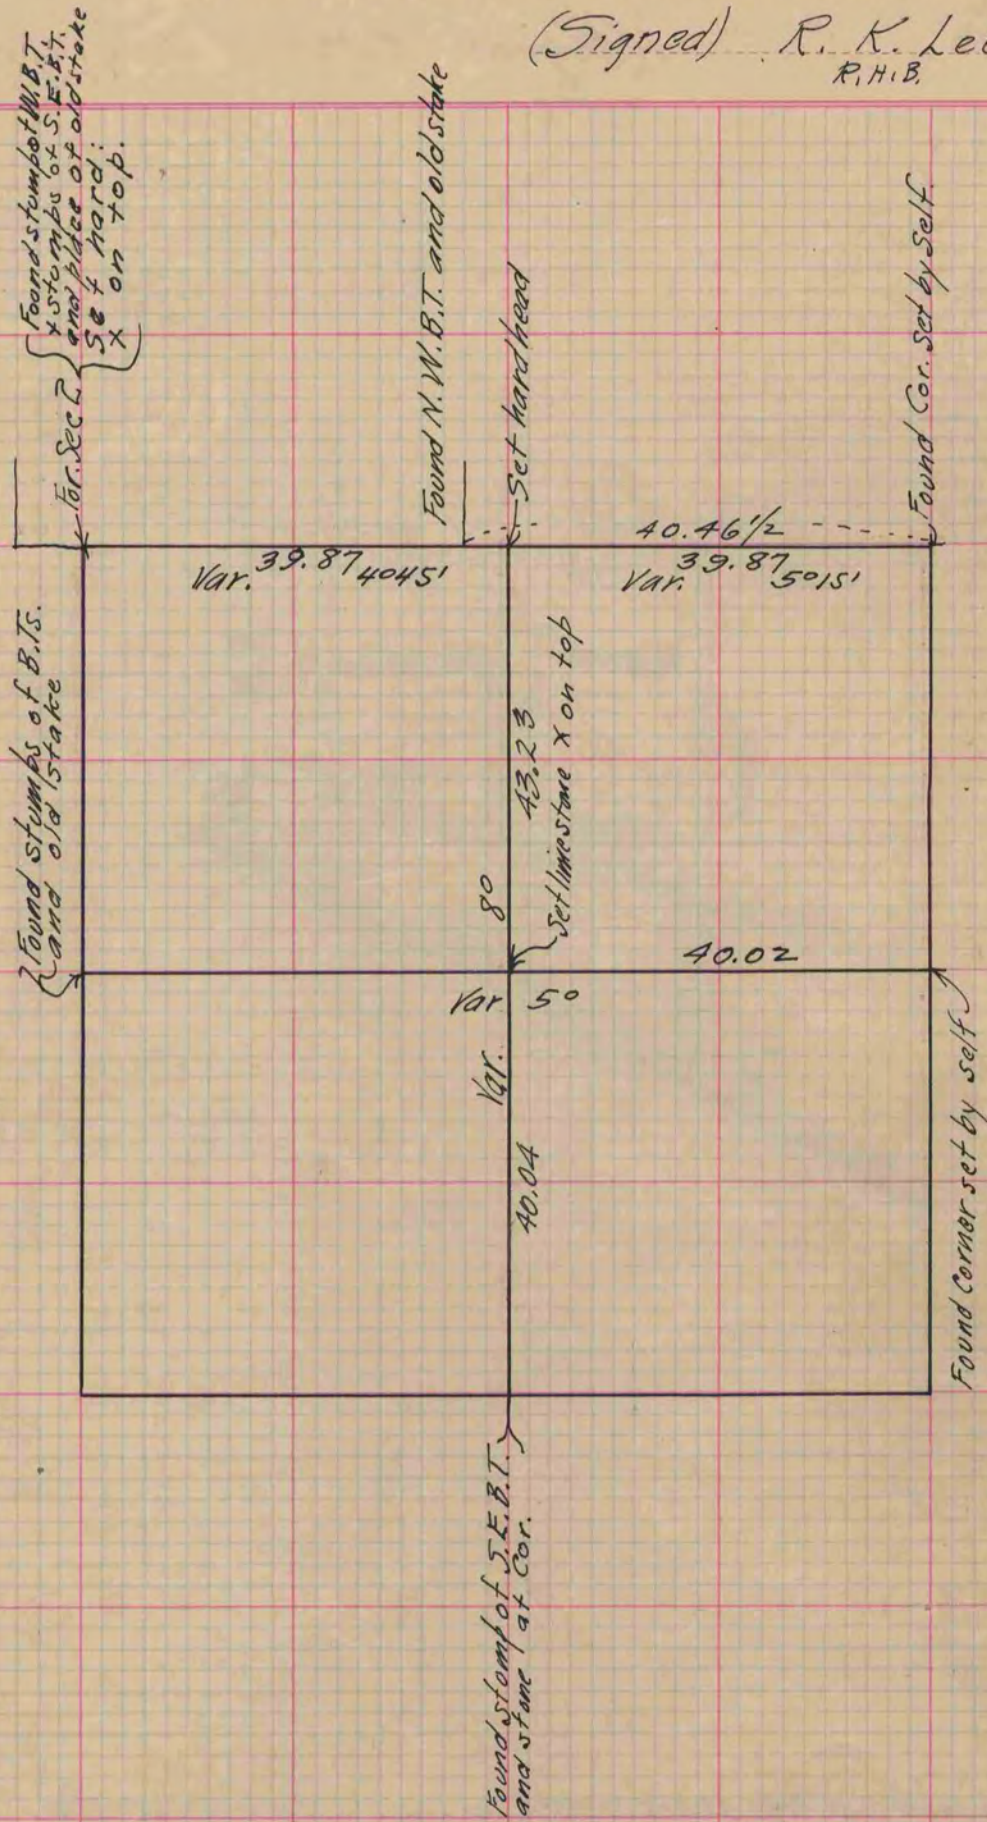

MICROFILMED PLAT AND RECORD

COUNTY BUILDING
CITY OF JANESVILLE

Of a Survey on Section 2 T 4 R 13 E. of the 4 P. M. in Harmony Township
Rock County, Wisconsin, made December the 18th 1869

I hereby certify that the following is a correct record of said survey as made by me.

(Signed) R. K. Lee Deputy
R.H.B. County Surveyor.

Copied from Upper 1/2 of Page 10 Vol. 2 Original County Surveyors Record