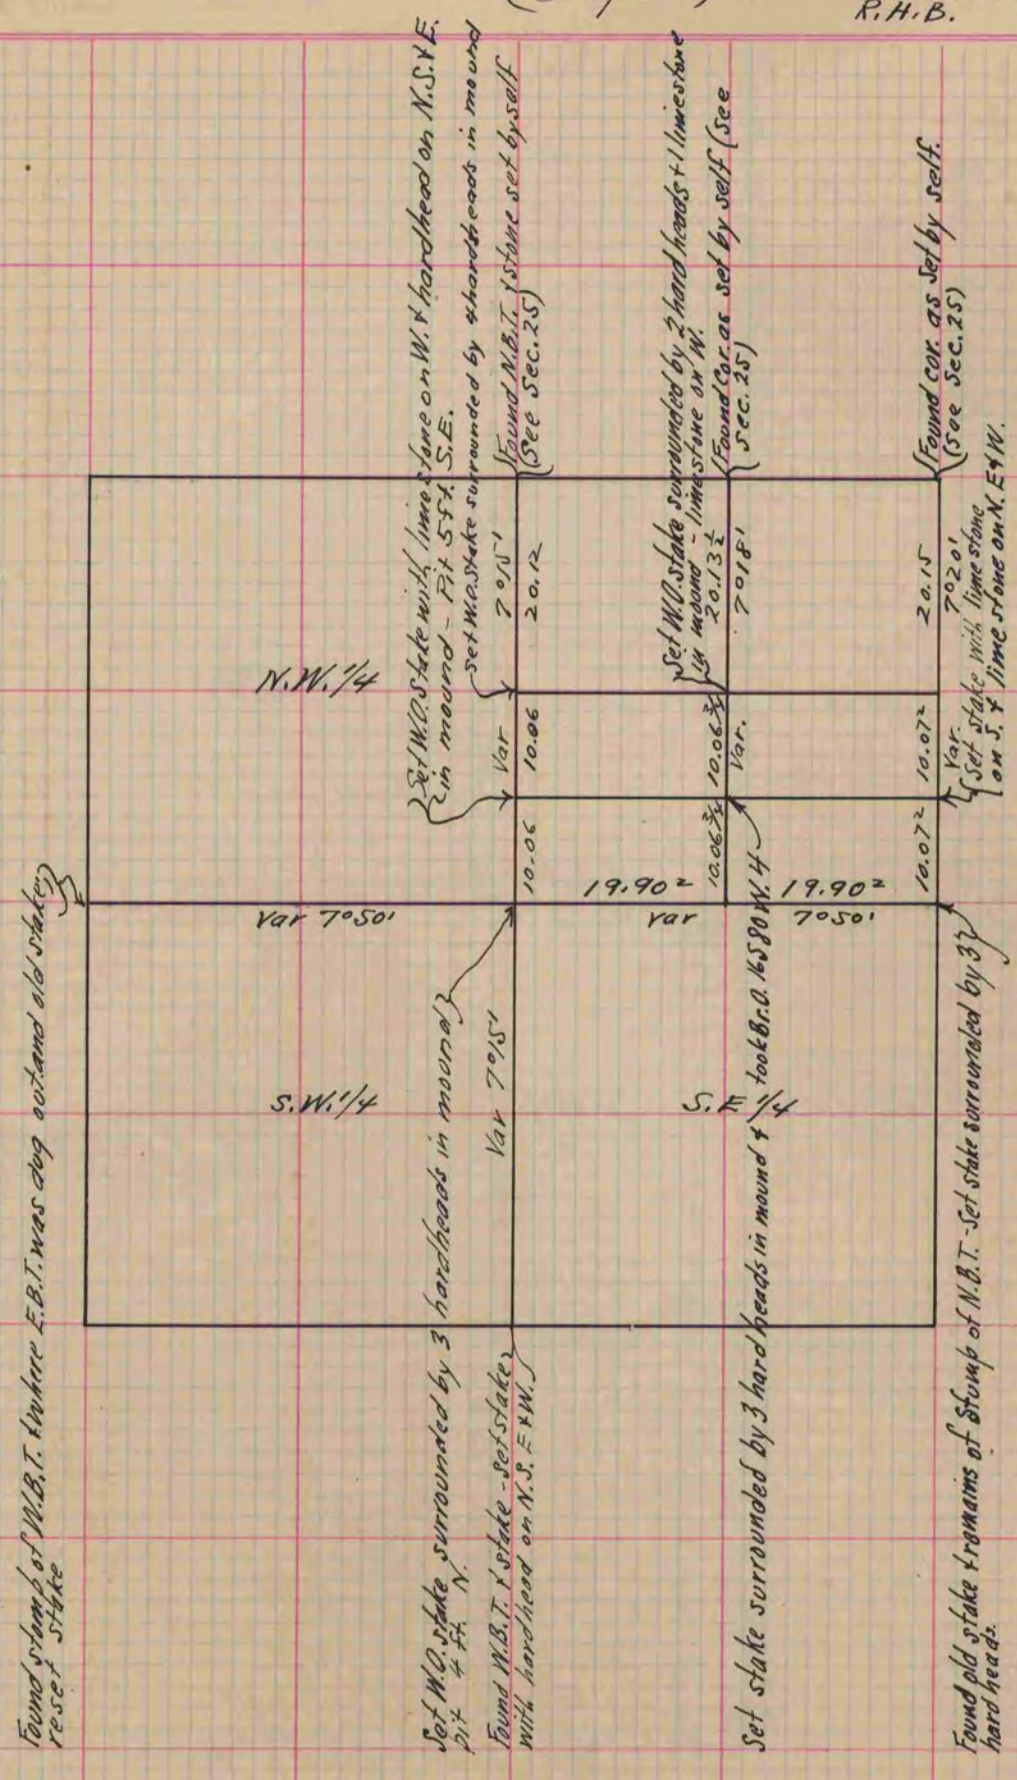

MICROFILMED

PLAT AND RECORD

COUNTY BUILDING
CITY OF JANESVILLE

Of a Survey on Section 36 T 4 R 12 E. of the 4 P. M. in Fulton Township

Rock County, Wisconsin, made October the 24 1867

I hereby certify that the following is a correct record of said survey as made by me.

(Signed) S. D. Locke
R. H. B. County Surveyor.

Copied from Page 253 Vol. 1. Original County Surveyors Record