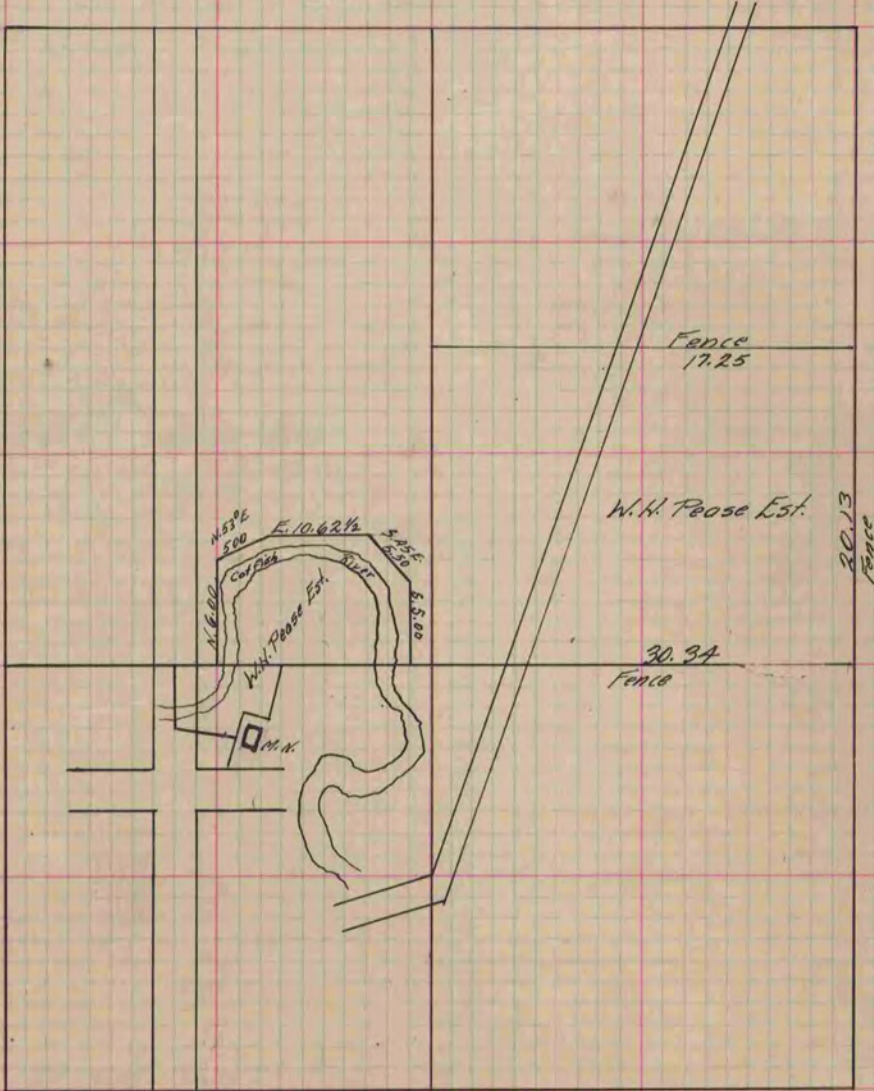

# PLAT AND RECORD

371  
V-2

COUNTY BUILDING  
CITY OF JANESVILLE

Of a Survey on Section 18 T 4 R 12 E. of the 4 P. M. in Fulton Township

Rock County, Wisconsin, made May the 18<sup>th</sup> + 19<sup>th</sup> 1882

I hereby certify that the following is a correct record of said survey as made by me.

(Signed) R. K. Lee  
R. H. B.

Dep. County Surveyor.

To determine area of Pease Estate  
A plat was furnished the Administrator D. F. Sayre

Copied from P. 299 Vol. 2 County Surveyors Record.