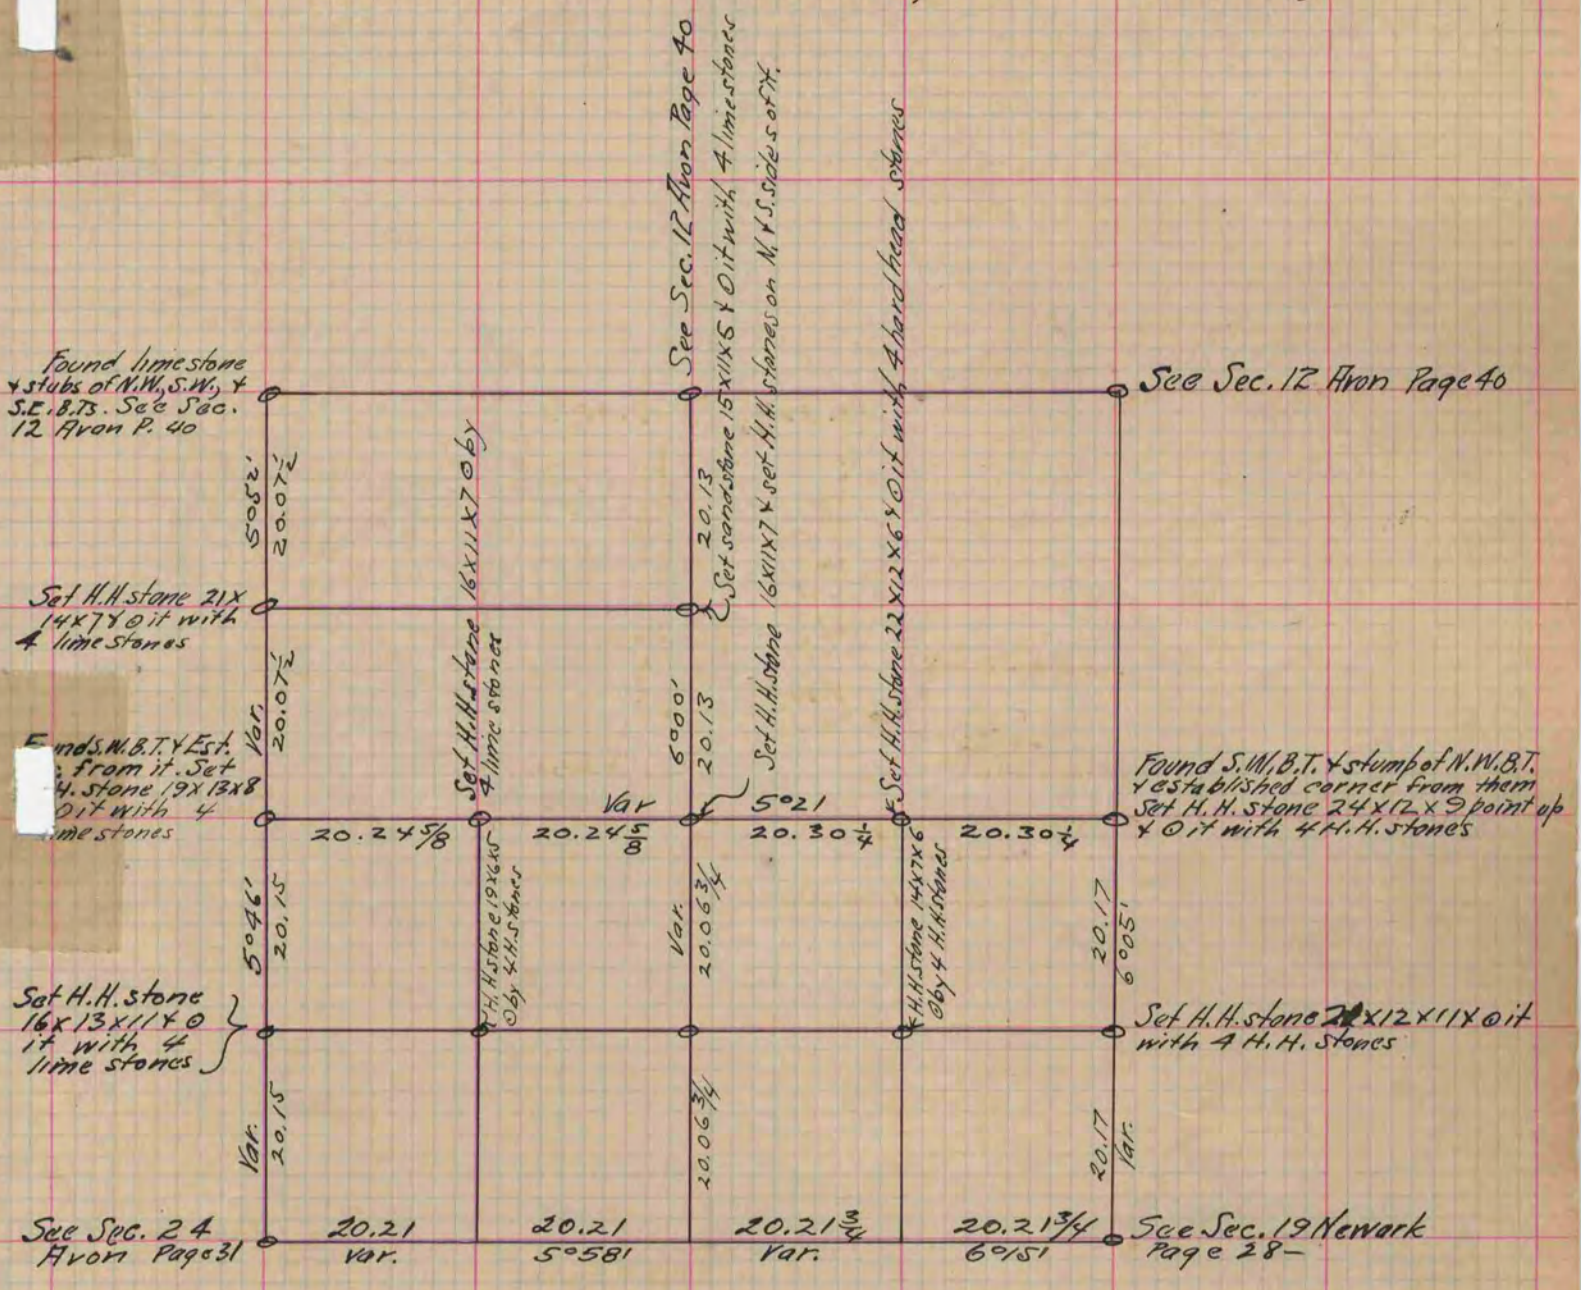

MICROFILMED

PLAT AND RECORD

COUNTY BUILDING
CITY OF JANESVILLE

Of a Survey on Section 13 T 1 R 10 E. of the 4 P. M. in Avon Township

Rock County, Wisconsin, made October the 23 1871

I hereby certify that the following is a correct record of said survey as made by me.

(Signed) Edward Ruger
R.H.B. County Surveyor.

See Section 24 Avon Page 31 (18 this Book).

Copied from P. 44 Vol. 2 Original County Surveyors Record