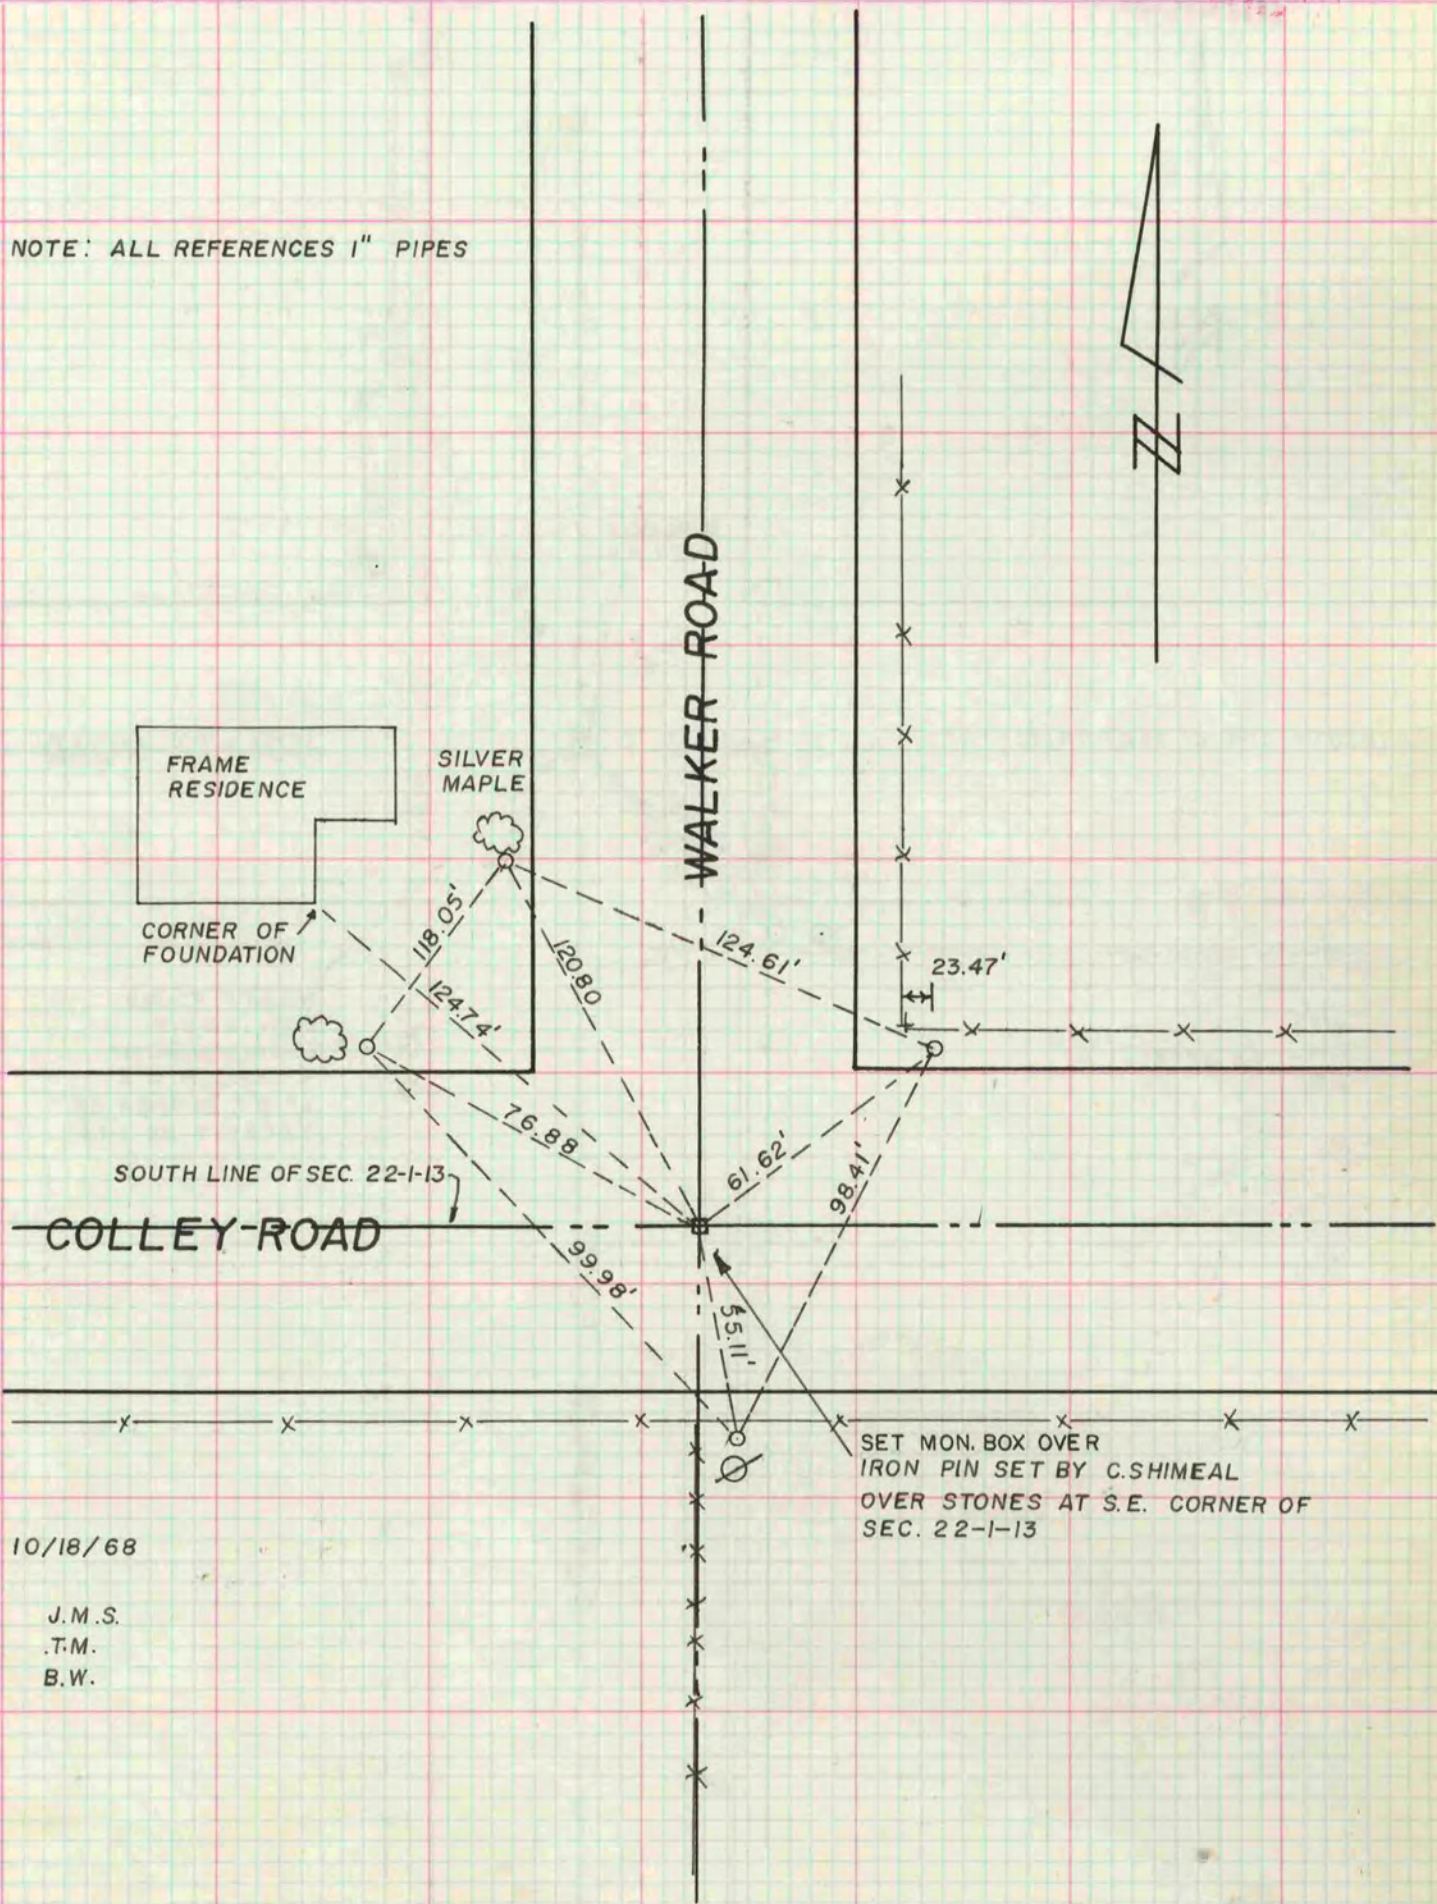

COUNTY BUILDING
CITY OF JANESVILLE

PLAT AND RECORD

395
V-4

COUNTY BUILDING
CITY OF JANESVILLE

Of a Survey on Section **22** T **1 N** R **13** E. of the 4 P. M. in **TURTLE LE** Township

Rock County, Wisconsin, made **OCTOBER** the **18** 19**68**

I hereby certify that the following is a correct record of said survey as made by me.

COUNTY BUILDING
CITY OF JANESVILLE

MICROFILMED

R. B. St. George

County Surveyor.

NOTE: ALL REFERENCES 1" PIPES

10/18/68

J.M.S.
.T.M.
B.W.