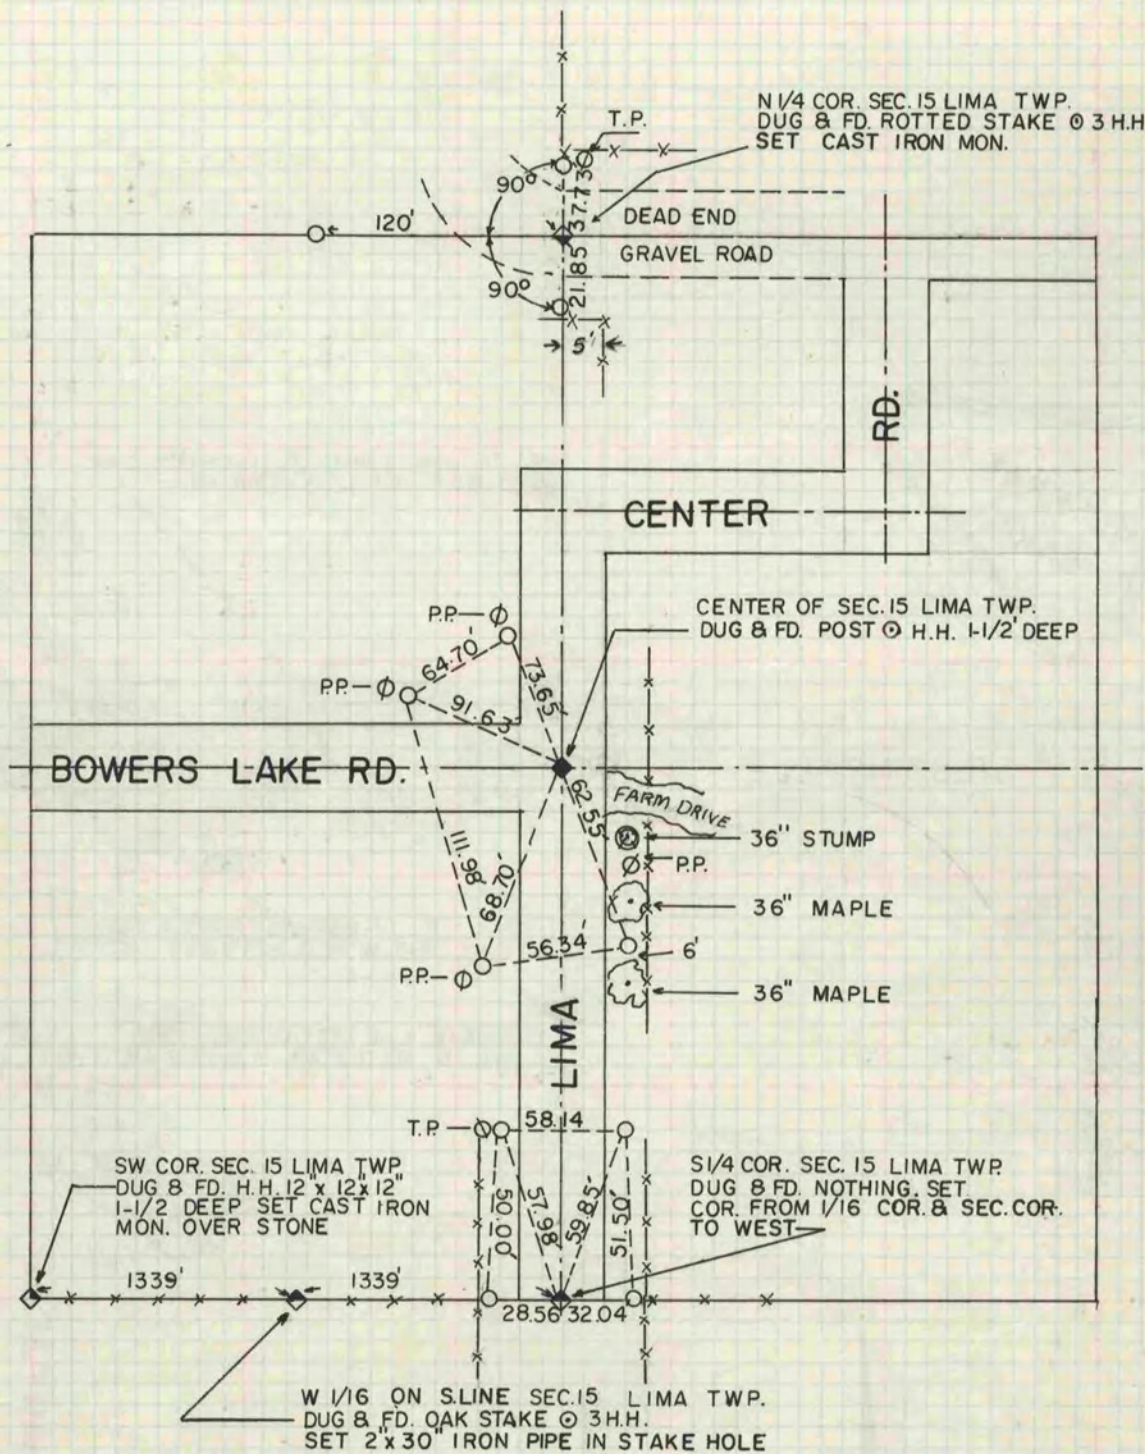

# PLAT AND RECORD

507

V-4

COUNTY BUILDING  
CITY OF JANESVILLE

COUNTY BUILDING  
CITY OF JANESVILLE

Of a Survey on Section 15 T 4N R 14 E. of the 4 P. M. in LIMA Township

Rock County, Wisconsin, made JUNE the 15 1971

I hereby certify that the following is a correct record of said survey as made by me.

MICROFILMED

*Hugh J. Lee*

County Surveyor.

THE GEO. B. BARNARD COMPANY, ST. LOUIS

NOTE: O = 1" x 24" IRON PIPE REF. MON.

6/15-17/71

JMS  
JEL